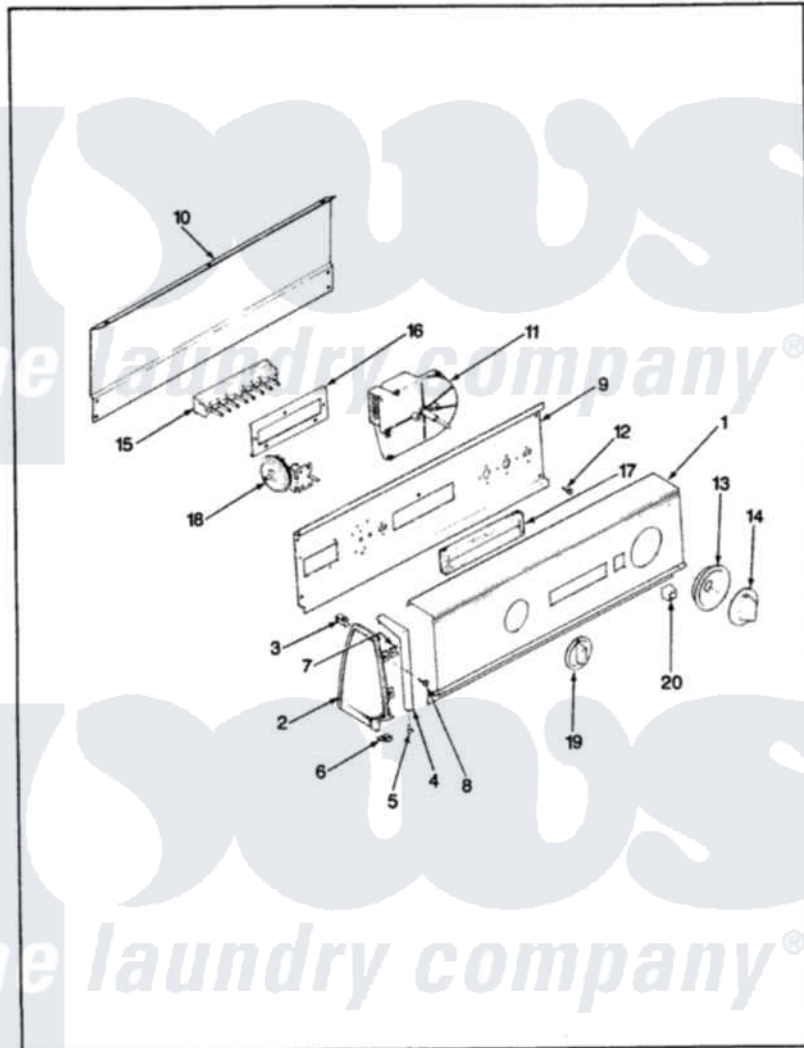

Norge TLWL204H 02 - CONTROL PANEL

NORGE

TLWL204

BACKGUARD

ISSUED 11/89

Norge Residential Norge TLWL204H Washer Parts Parts Diagram 02 - CONTROL PANEL

[Click on the part number to view part](#)

Item	Original Part Number	Replaced By	Status	Part Description
1	35-2265		Not Available	CONTROL PANEL
"	25-7702			Speedclip, End Cap To Control Panel
"	25-7649	910187		Screw
2	53-0265			LH Endcap
"	53-0264			RH Endcap
3	25-7435	33002917		Screw, No.10-16
"	25-7852			Speedclip, Rr Shld To End Cap
4	53-0277		Not Available	TRIM, END CAP (RT)
"	53-0278		Not Available	TRIM, END CAP (LT)
5	25-7760			Screw
6	25-7697	25-2219		Screw
"	34-9487		Not Available	PLATE, REINFORCEMENT
"	25-7851			Speedclip, End Cap To Top
7	25-7702			Speedclip, End Cap To Control Panel

8	25-3092	90767	Screw, 8A X 3/8 HeX Washer Head Tapping
9	53-0267	Not Available	CONTROL SHIELD
10	25-7583	Not Available	PLASTIC NUT
"	25-3457		Screw, Sems
"	25-3092	90767	Screw, 8A X 3/8 HeX Washer Head Tapping
"	53-0268	21001460	Shield, Rear
11	35-2211	Not Available	TIMER
12	25-0205	216412	Screw, Bracket To Timer
13	35-2255	21001497	Skirt Ri
14	35-2485	12500058	Knob Ski
15	35-2197		Switch
16	25-3092	90767	Screw, 8A X 3/8 HeX Washer Head Tapping
"	25-7713	Not Available	SCREW
"	33-6620	Not Available	BRACKET
17	33-8540	Not Available	SWITCH PAD
18	25-3092	90767	Screw, 8A X 3/8 HeX Washer Head Tapping
"	35-2145	21001554	Switch, Water Level
19	35-2186	Not Available	KNOB, SELECTOR
20	35-0385		Pushbutton
"	33-8304	Not Available	MANUAL, USE & CARE