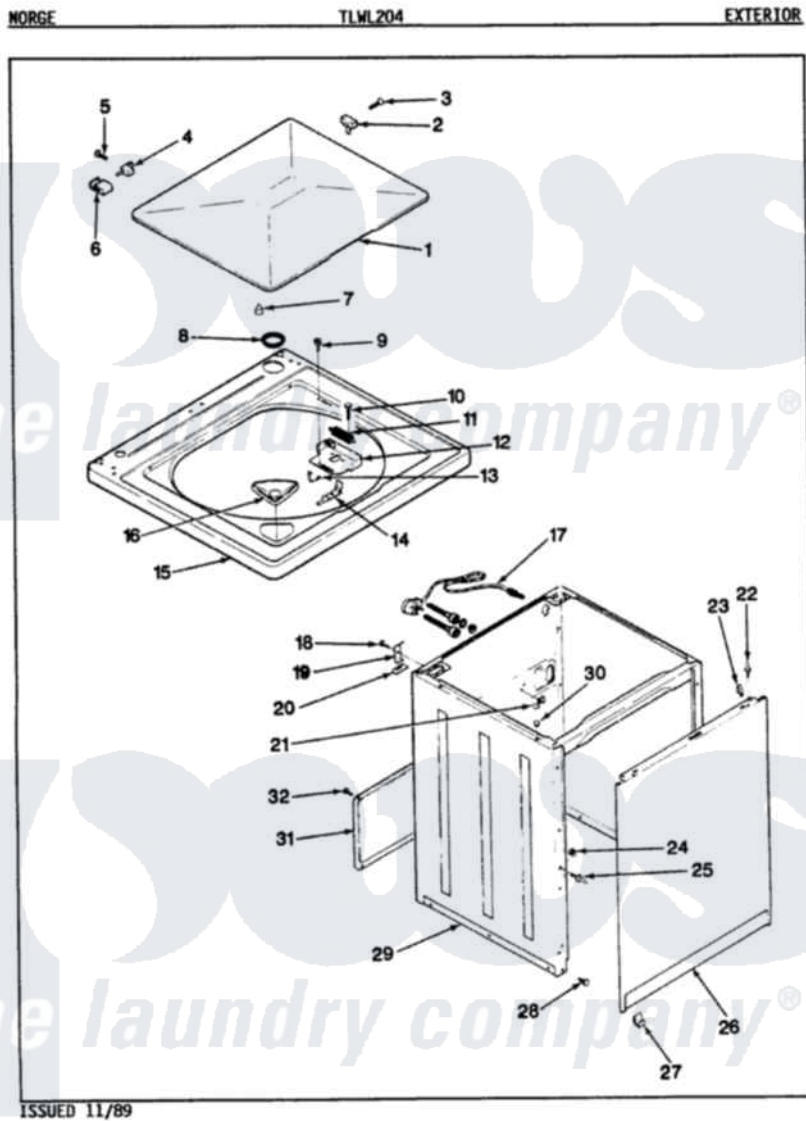

# Norge TLWL204H 03 - EXTERIOR

Norge Residential Norge TLWL204H Washer Parts Parts Diagram 03 - EXTERIOR  
 Click on the part number to view part

Item	Original Part Number	Replaced By	Status	Part Description
1	35-2026-25		Not Available	LID (H WHT)
2	<a href="#">25-7436</a>			Nylite Washer
"	<a href="#">43-0057</a>			Actuator, Door Switch
3	<a href="#">25-7438</a>			Screw
4	25-7086	<a href="#">Y0308025</a>		Washer, Stainless Steel
"	<a href="#">35-2045</a>			Pin, Hinge
5	<a href="#">25-7893</a>			Screw
6	<a href="#">35-2044</a>			Hinge, Lid
7	<a href="#">35-0581</a>			Bumper, Door
8	<a href="#">35-2063</a>			Bushing, Insulator
9	25-7463	<a href="#">7101P012-60</a>		Screw
10	25-7437	<a href="#">40040701</a>		Screw, Tapping No.6b-20
11	33-9064	<a href="#">12001187</a>		Kit, Lid Switch Assembly
"	33-8911	<a href="#">12001187</a>		Kit, Lid Switch Assembly
12	33-8289	<a href="#">12001187</a>		Kit, Lid Switch Assembly
13	<a href="#">25-7878</a>			Clip

14	33-9063	<a href="#">12001187</a>		Kit, Lid Switch Assembly
15	35-2027-25		Not Available	TOP, CABINET
16	33-9906	<a href="#">21001167</a>		Dispenser, Bleach
17	35-0680		Not Available	CORD, POWER
18	<a href="#">25-7893</a>			Screw
19	33-7450	<a href="#">35-2846</a>		Hinge, Cabinet Top
20	<a href="#">33-0930</a>			Pad, Top Hinge
21	<a href="#">33-6099</a>			Clamp
22	<a href="#">53-0643</a>			Pin, Locator
23	<a href="#">34-9701</a>			Guide, Cabinet
24	25-0224	<a href="#">3400029</a>		Nut, Adapter Plate
25	<a href="#">53-0643</a>			Pin, Locator
26	35-2084-25		Not Available	PANEL, FRONT
27	<a href="#">53-0120</a>			Clip, Front Panel
28	<a href="#">33-2653</a>			Bumper, Cabinet
29	35-2106-25		Not Available	CABINET ASSY. (HW)
30	<a href="#">33-2653</a>			Bumper, Cabinet
31	35-2108	<a href="#">21001871</a>		Cabinet
32	25-7733	<a href="#">681414</a>		Screw, 10AB X 1/2