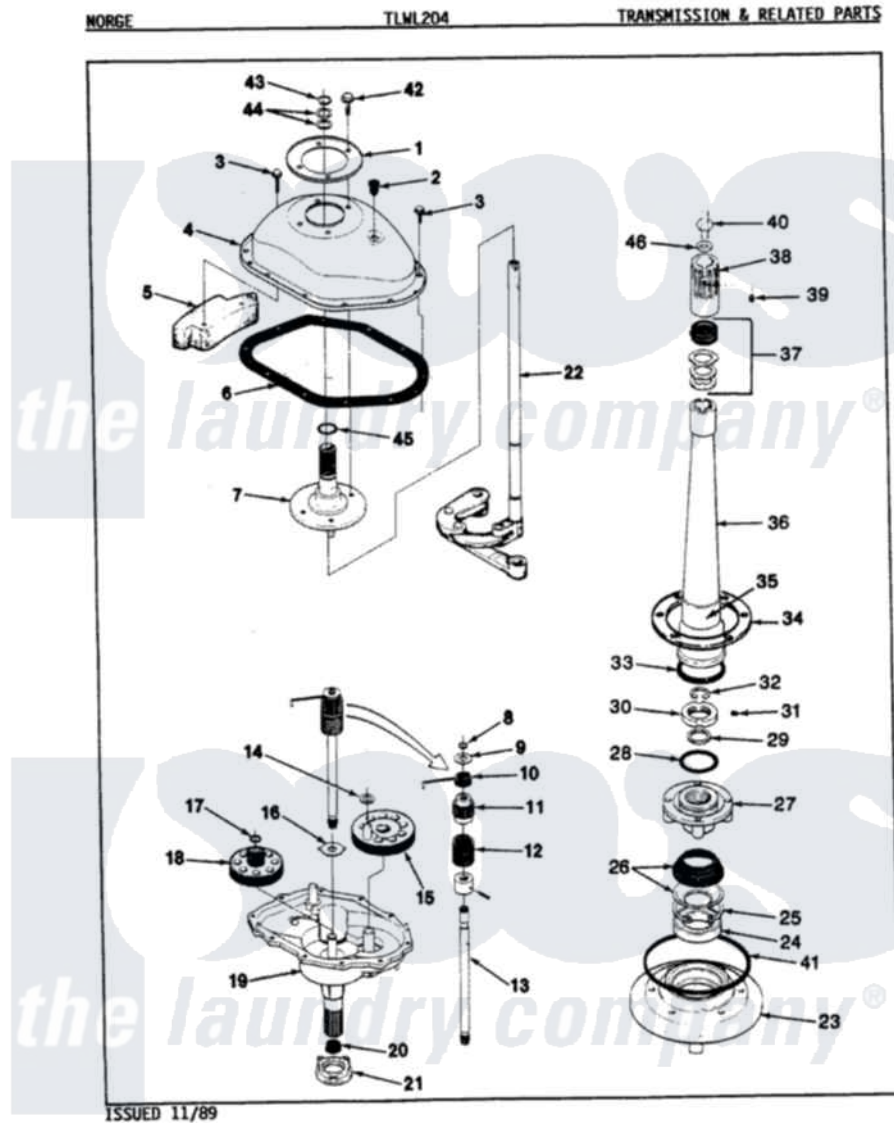

# Norge TLWL204H 04 - TRANSMISSION & RELATED PARTS

Norge Residential Norge TLWL204H Washer Parts Parts Diagram 04 - TRANSMISSION & RELATED PARTS  
 Click on the part number to view part

Item	Original Part Number	Replaced By	Status	Part Description
1	33-9893	<a href="#">33-7187</a>		Covr Reinforcmt
2	33-9373		Not Available	OIL FILL PLUG
3	<a href="#">25-7916</a>			Bolt
4	<a href="#">33-4286N</a>			Transmission Cover Kit
5	35-2130		Not Available	COUNTER WEIGHT
6	35-1030		Not Available	GASKET, TRANSMISSION HOUSING
7	33-8763	<a href="#">33-4286N</a>		Transmission Cover Kit
8	<a href="#">25-7847</a>			Ring, Retaining
9	25-7416		Not Available	WASHER, FLAT
10	33-6114	<a href="#">33-6463</a>		Spring
11	<a href="#">35-2001</a>			Pinion, Drive
12	33-3195		Not Available	SPRING
13	35-2116		Not Available	DRIVE SHAFT & HUB ASSY
"	<a href="#">LA-2005</a>			Clutch Assembly Kit
14	<a href="#">25-7091</a>			Thrust Washer
15	<a href="#">35-2043</a>			Crank Gear