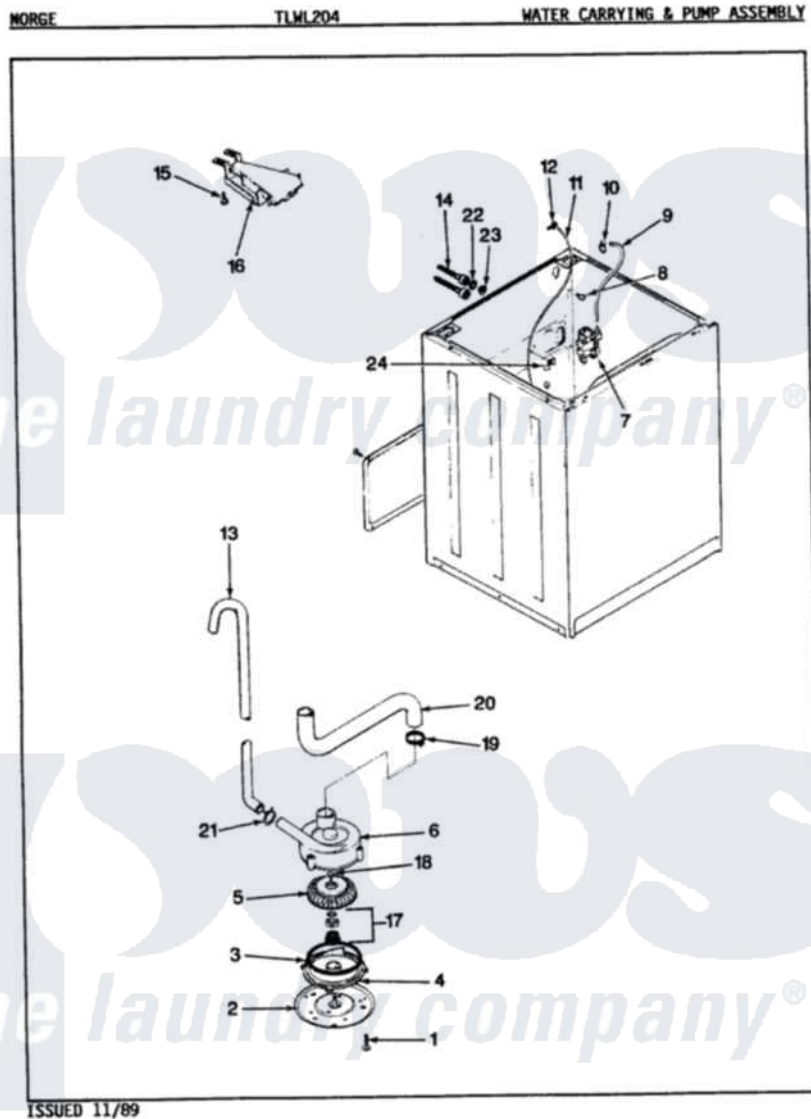

Norge TLWL204H 06 - WATER CARRYING & PUMP ASSEMBLY

Norge Residential Norge TLWL204H Washer Parts Parts Diagram 06 - WATER CARRYING & PUMP ASSEMBLY
 Click on the part number to view part

Item	Original Part Number	Replaced By	Status	Part Description
1	25-7405	3196164		Screw
2	33-6035		Not Available	PLATE & PULLEY ASSY.
3	33-6032			Gasket
4	35-2058			Base, Pump
5	35-2057	35-6465		Pump Assem
6	35-2099	35-6465		Pump Assem
"	35-2056		Not Available	HOUSING, PUMP
7	35-2374	35-2374N		Valve, Water
"	25-7220			Clip, Cabinet Top
8	25-7867	596669		Clamp, Manifold
9	35-2378	12002749		Hose, Flume Kit
10	25-7867	596669		Clamp, Manifold
11	35-2322	21001748		Hose, Pressure Switch
"	35-2261		Not Available	PAD, PRESSURE SWITCH HOSE
12	33-6099			Clamp
13	33-9436	211704		Hose, Drain

14	33-7046	89503	Hose-Inlet
"	35-0873	76313	Hosefill
15	25-3092	90767	Screw, 8A X 3/8 HeX Washer Head Tapping
16	35-2051	21001760	Flume Assembly / Water Diverter
17	35-0707		Seal, Seat And "O" Ring
18	25-7894	W10001180	Screw
19	25-6099	33-6099	Clamp
20	35-2131	Not Available	HOSE, SUMP TO PUMP
21	25-7796	596669	Clamp, Manifold
22	25-7048		Washer
23	33-7313	33-4264N	Strainer And Washer Kit
24	33-6099		Clamp