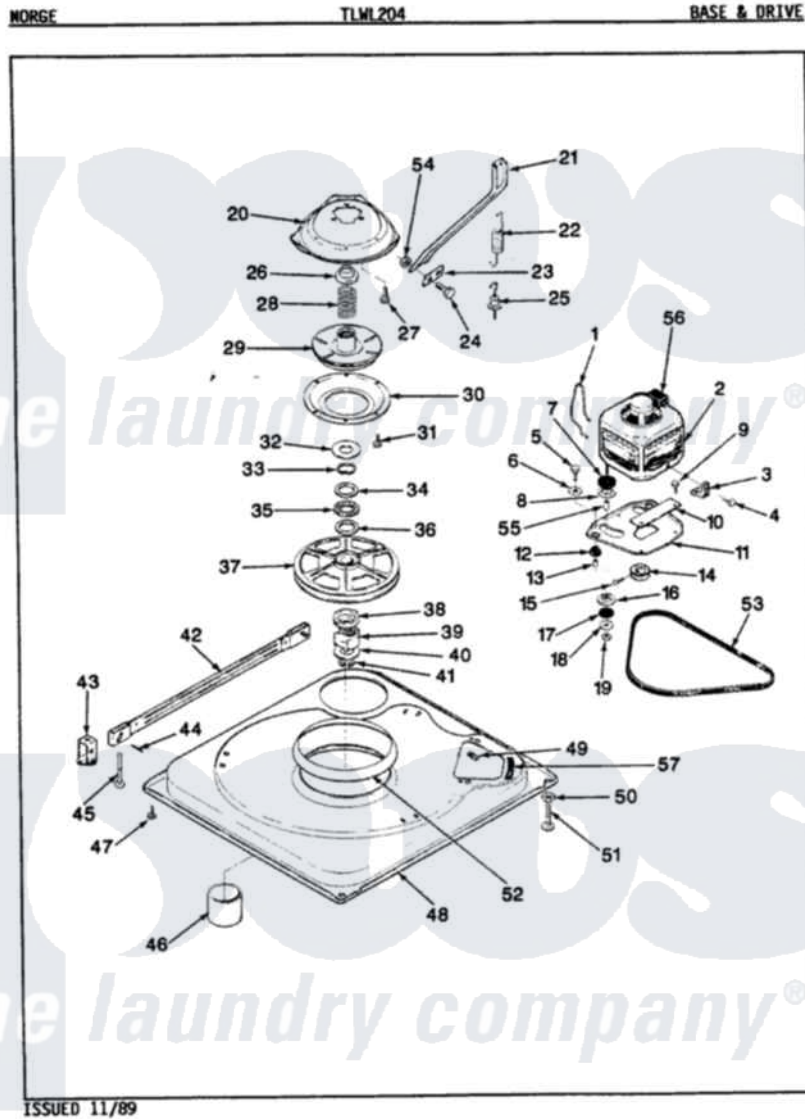

Norge TLWL204W 01 - BASE & DRIVE

Norge Residential Norge TLWL204W Washer Parts Parts Diagram 01 - BASE & DRIVE
 Click on the part number to view part

Item	Original Part Number	Replaced By	Status	Part Description
1	35-0235			Spring, Motor Pivot
2	35-2030		Not Available	MOTOR
"	LA-2002		Not Available	MOTOR KIT
3	33-9945			Slide, Foot
4	25-7418	33001178		Back, Tumbler
5	25-7833	21001977		Screw
6	25-7834			Washer, Motor/Base Screw
7	33-9946			Isolator, Motor
8	33-9944	35-3570		Washer, Motor Pivot
9	25-3083	212951		Screw, No.6-32 X 1/4 Inch
10	33-9947		Not Available	DBL.PIVOT SLIDE
11	35-2021	21001783		Plate And Screw Assembly
12	33-9941	35-3646		Isolator, Motor Plate
13	25-7831			Spacer, Mounting
14	35-2124	W10143344		Pulley
15	25-7117			Set Screw