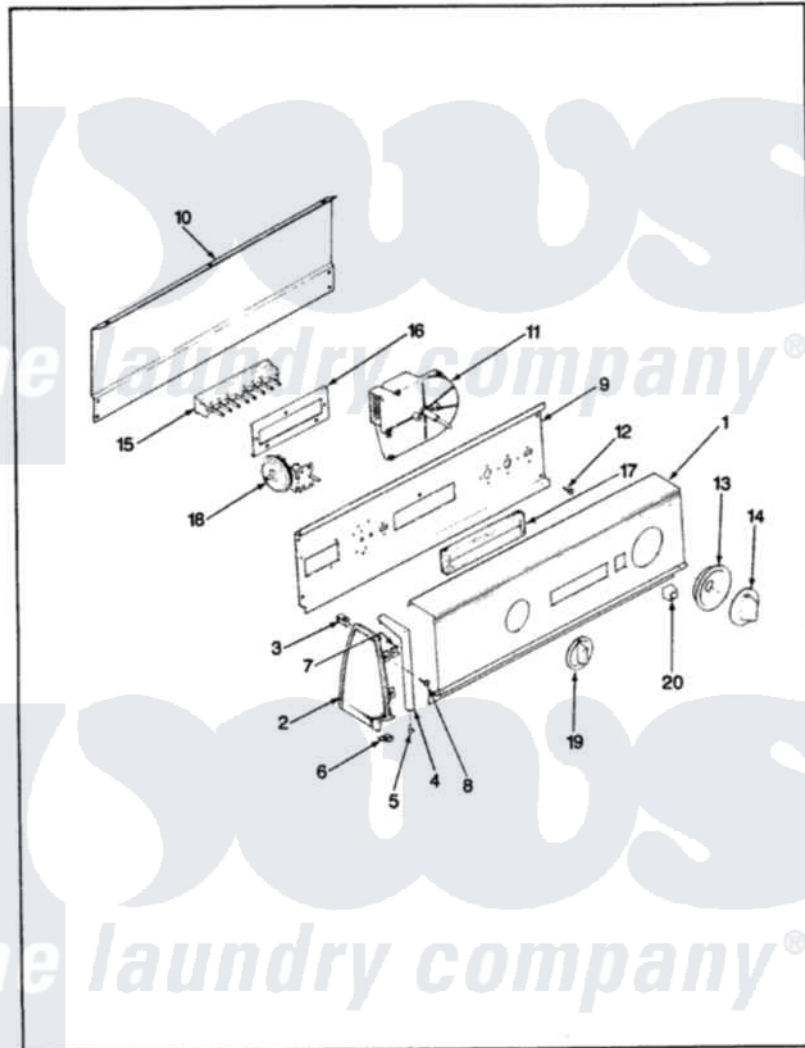

Norge TLWL204W 02 - CONTROL PANEL

NORGE

TLWL204

BACKGUARD

ISSUED 11/89

Norge [Residential Norge TLWL204W Washer Parts](#) Parts Diagram 02 - CONTROL PANEL

[Click on the part number to view part](#)

Item	Original Part Number	Replaced By	Status	Part Description
1	35-2265		Not Available	CONTROL PANEL
"	25-7702			Speedclip, End Cap To Control Panel
"	25-7649	910187		Screw
2	53-0265			LH Endcap
"	53-0264			RH Endcap
3	25-7435	33002917		Screw, No.10-16
"	25-7852			Speedclip, Rr Shld To End Cap
4	53-0277		Not Available	TRIM, END CAP (RT)
"	53-0278		Not Available	TRIM, END CAP (LT)
5	25-7760			Screw
6	25-7697	25-2219		Screw
"	34-9487		Not Available	PLATE, REINFORCEMENT
"	25-7851			Speedclip, End Cap To Top
7	25-7702			Speedclip, End Cap To Control Panel

8	25-3092	90767	Screw, 8A X 3/8 HeX Washer Head Tapping
9	53-0267	Not Available	CONTROL SHIELD
10	25-7583	Not Available	PLASTIC NUT
"	25-3457		Screw, Sems
"	25-3092	90767	Screw, 8A X 3/8 HeX Washer Head Tapping
"	53-0268	21001460	Shield, Rear
11	35-2211	Not Available	TIMER
12	25-0205	216412	Screw, Bracket To Timer
13	35-2255	21001497	Skirt Ri
14	35-2485	12500058	Knob Ski
15	35-2197		Switch
16	25-3092	90767	Screw, 8A X 3/8 HeX Washer Head Tapping
"	25-7713	Not Available	SCREW
"	33-6620	Not Available	BRACKET
17	33-8540	Not Available	SWITCH PAD
18	25-3092	90767	Screw, 8A X 3/8 HeX Washer Head Tapping
"	35-2145	21001554	Switch, Water Level
19	35-2186	Not Available	KNOB, SELECTOR
20	35-0385		Pushbutton
"	33-8304	Not Available	MANUAL, USE & CARE