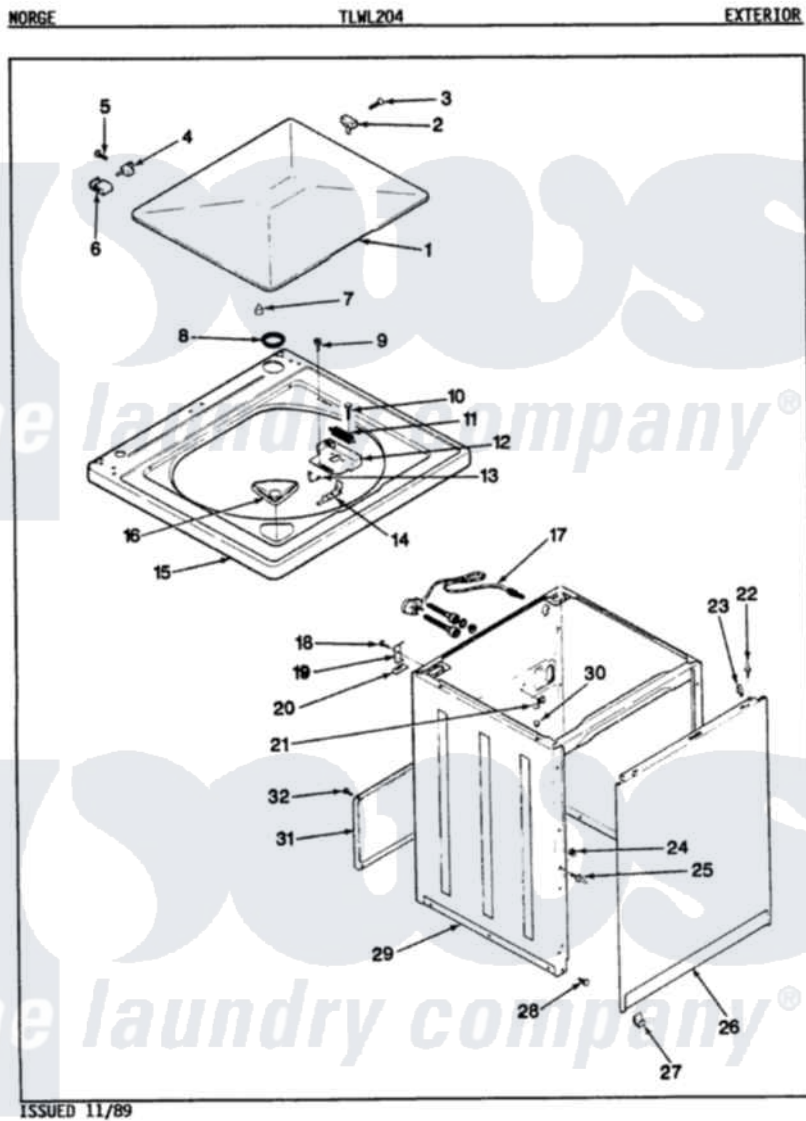

Norge TLWL204W 03 - EXTERIOR

Norge Residential Norge TLWL204W Washer Parts Parts Diagram 03 - EXTERIOR
 Click on the part number to view part

Item	Original Part Number	Replaced By	Status	Part Description
1	35-2026			Lid
2	25-7436			Nylite Washer
"	43-0057			Actuator, Door Switch
3	25-7438			Screw
4	25-7086	Y0308025		Washer, Stainless Steel
"	35-2045			Pin, Hinge
5	25-7893			Screw
6	35-2044			Hinge, Lid
7	35-0581			Bumper, Door
8	35-2063			Bushing, Insulator
9	25-7463	7101P012-60		Screw
10	25-7437	40040701		Screw, Tapping No.6b-20
11	33-9064	12001187		Kit, Lid Switch Assembly
"	33-8911	12001187		Kit, Lid Switch Assembly
12	33-8289	12001187		Kit, Lid Switch Assembly
13	25-7878			Clip

14	33-9063	12001187	Kit, Lid Switch Assembly
15	35-2027	35-2739	Top, Cabinet
16	33-9906	21001167	Dispenser, Bleach
17	35-0680		Not Available CORD, POWER
18	25-7893		Screw
19	33-7450	35-2846	Hinge, Cabinet Top
20	33-0930		Pad, Top Hinge
21	33-6099		Clamp
22	53-0643		Pin, Locator
23	34-9701		Guide, Cabinet
24	25-0224	3400029	Nut, Adapter Plate
25	53-0643		Pin, Locator
26	35-2084		Panel, Front
27	53-0120		Clip, Front Panel
28	33-2653		Bumper, Cabinet
29	35-2106	21001871	Cabinet
30	33-2653		Bumper, Cabinet
31	35-2108	21001871	Cabinet
32	25-7733	681414	Screw, 10AB X 1/2