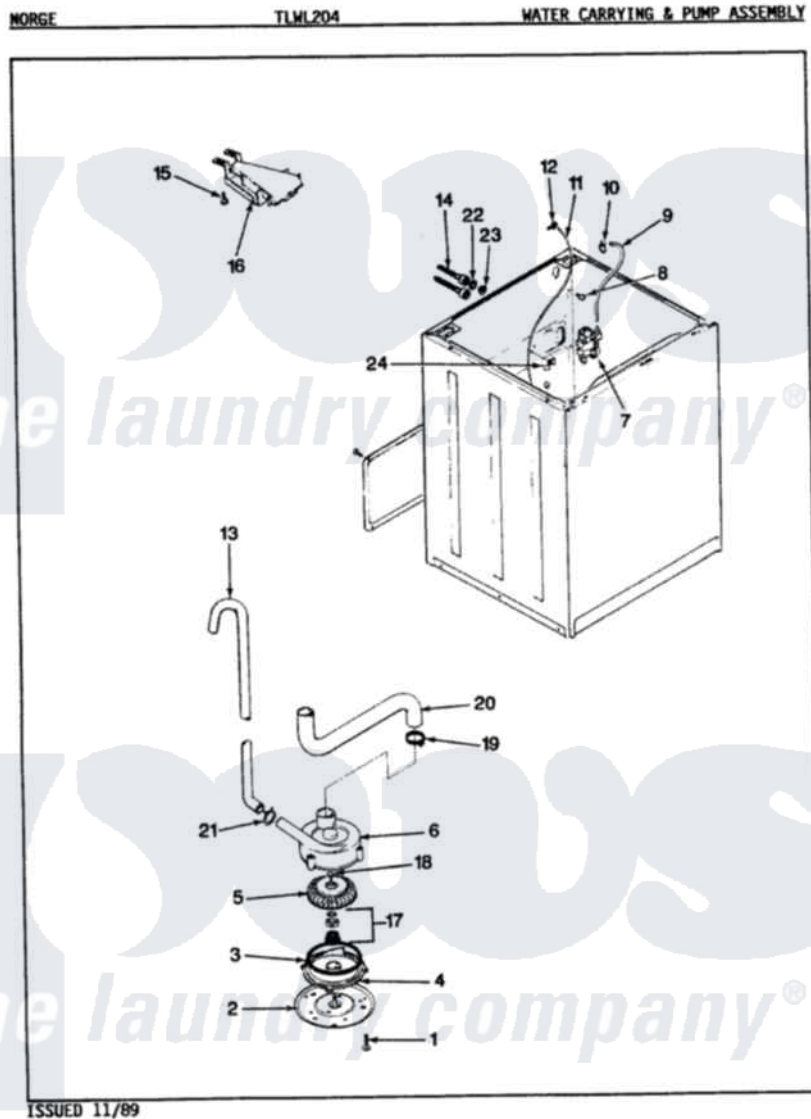

# Norge TLWL204W 06 - WATER CARRYING & PUMP ASSEMBLY

Norge Residential Norge TLWL204W Washer Parts Parts Diagram 06 - WATER CARRYING & PUMP ASSEMBLY  
 Click on the part number to view part

Item	Original Part Number	Replaced By	Status	Part Description
1	25-7405	<a href="#">3196164</a>		Screw
2	33-6035		Not Available	PLATE & PULLEY ASSY.
3	<a href="#">33-6032</a>			Gasket
4	<a href="#">35-2058</a>			Base, Pump
5	35-2057	<a href="#">35-6465</a>		Pump Assem
6	35-2099	<a href="#">35-6465</a>		Pump Assem
"	35-2056		Not Available	HOUSING, PUMP
7	35-2374	<a href="#">35-2374N</a>		Valve, Water
"	<a href="#">25-7220</a>			Clip, Cabinet Top
8	25-7867	<a href="#">596669</a>		Clamp, Manifold
9	35-2378	<a href="#">12002749</a>		Hose, Flume Kit
10	25-7867	<a href="#">596669</a>		Clamp, Manifold
11	35-2322	<a href="#">21001748</a>		Hose, Pressure Switch
"	35-2261		Not Available	PAD, PRESSURE SWITCH HOSE
12	<a href="#">33-6099</a>			Clamp
13	33-9436	<a href="#">211704</a>		Hose, Drain

14	33-7046	<a href="#">89503</a>	Hose-Inlet
"	35-0873	<a href="#">76313</a>	Hosefill
15	25-3092	<a href="#">90767</a>	Screw, 8A X 3/8 HeX Washer Head Tapping
16	35-2051	<a href="#">21001760</a>	Flume Assembly / Water Diverter
17	<a href="#">35-0707</a>		Seal, Seat And "O" Ring
18	25-7894	<a href="#">W10001180</a>	Screw
19	25-6099	<a href="#">33-6099</a>	Clamp
20	35-2131	Not Available	HOSE, SUMP TO PUMP
21	25-7796	<a href="#">596669</a>	Clamp, Manifold
22	<a href="#">25-7048</a>		Washer
23	33-7313	<a href="#">33-4264N</a>	Strainer And Washer Kit
24	<a href="#">33-6099</a>		Clamp