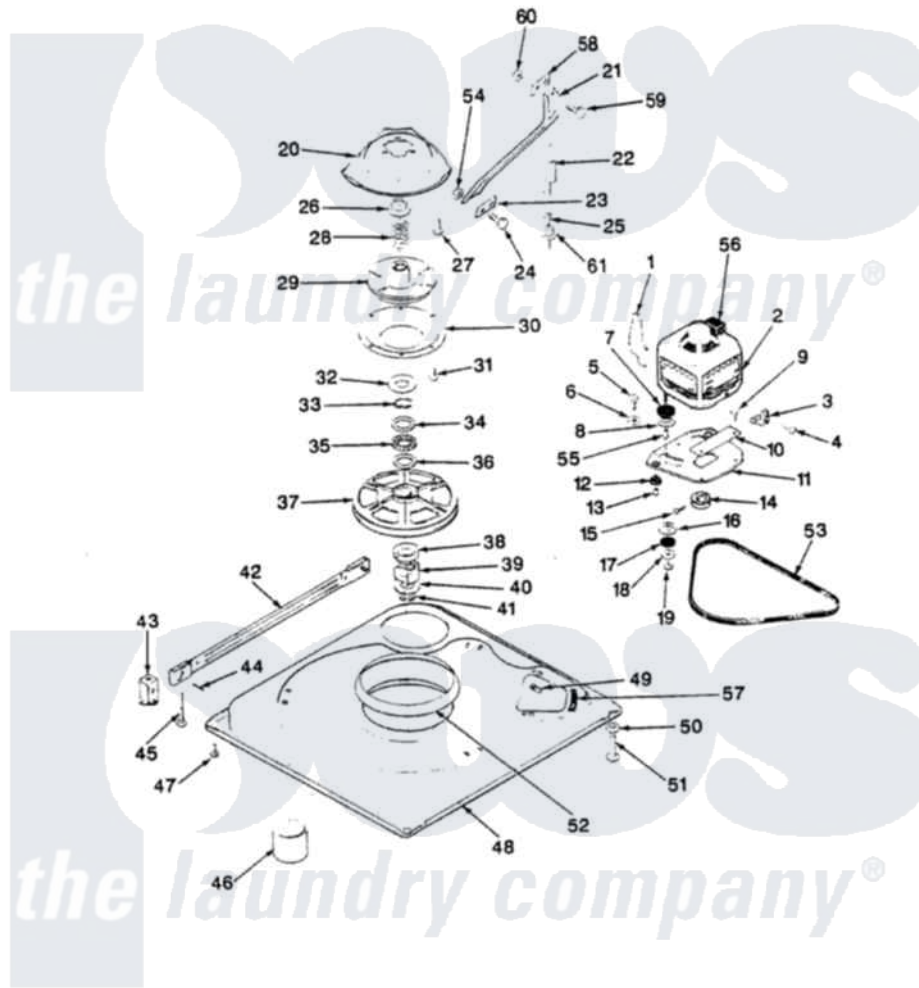

Norge TLWM202IIA 01 - BASE & DRIVE (REV. E)

SECTION: BASE & DRIVE
 MODEL: TLWM202II

Issue Date: 6/90

Norge [Residential Norge TLWM202IIA Washer Parts](#) Parts Diagram 01 - BASE & DRIVE (REV. E)
 Click on the part number to view part

Item	Original Part Number	Replaced By	Status	Part Description
2	LA-2002		Not Available	MOTOR KIT
"	35-2030		Not Available	MOTOR
3	33-9945			Slide, Foot
4	25-7418	33001178		Back, Tumbler
5	25-7833	21001977		Screw
6	25-7834			Washer, Motor/Base Screw
7	33-9946			Isolator, Motor
8	33-9944	35-3570		Washer, Motor Pivot
9	25-3083	212951		Screw, No.6-32 X 1/4 Inch
10	35-2810	21001783		Plate And Screw Assembly
"	33-9947		Not Available	DBL.PIVOT SLIDE
12	33-9941	35-3646		Isolator, Motor Plate
13	25-7831			Spacer, Mounting
14	35-2124	W10143344		Pulley
15	25-7117			Set Screw
16	33-9943	35-3571		Slide, Motor Pivot