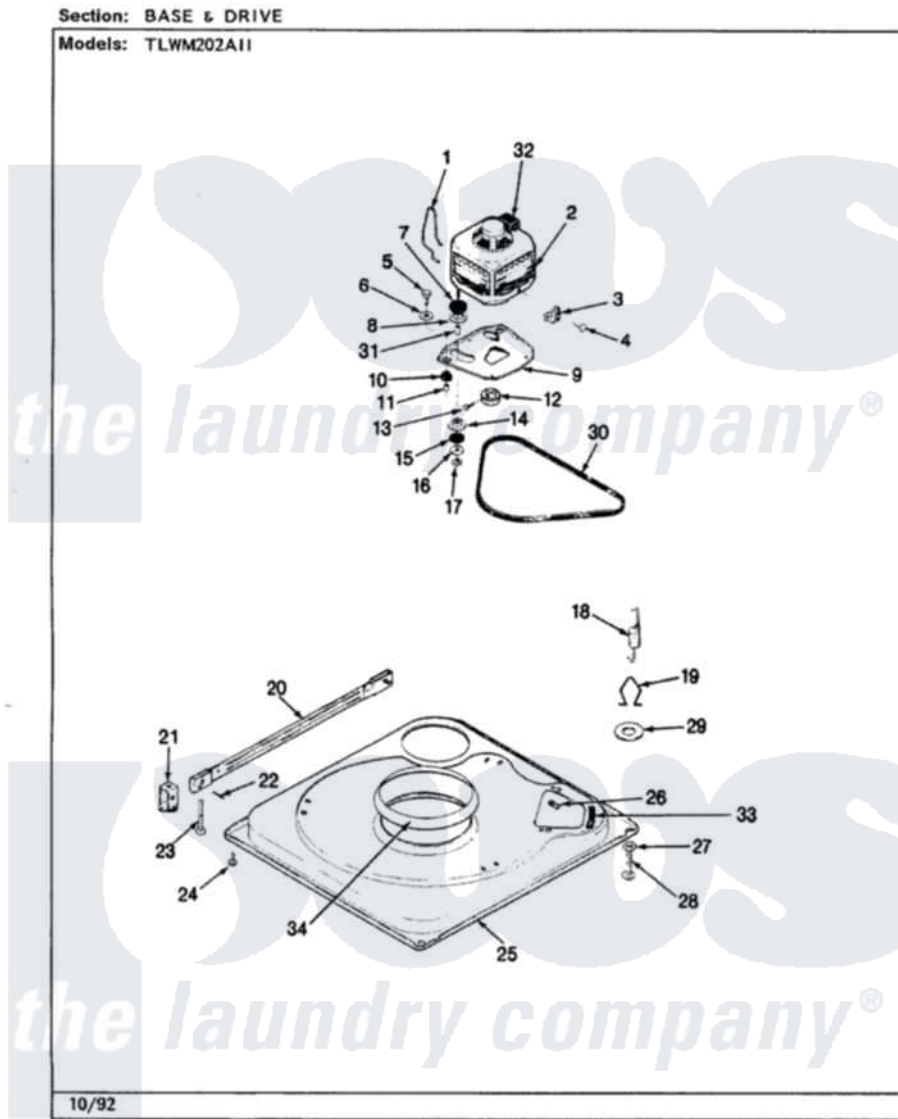

Norge TLWM202IIA 02 - BASE & DRIVE (REV. F-K)

Norge Residential Norge TLWM202IIA Washer Parts Parts Diagram 02 - BASE & DRIVE (REV. F-K)
Click on the part number to view part

Item	Original Part Number	Replaced By	Status	Part Description
1	35-0235			Spring, Motor Pivot
2	LA-2002		Not Available	MOTOR KIT
"	35-2030		Not Available	MOTOR
3	33-9945			Slide, Foot
4	25-7418	33001178		Back, Tumbler
5	25-7833	21001977		Screw
6	25-7834			Washer, Motor/Base Screw
7	33-9946			Isolator, Motor
8	33-9944	35-3570		Washer, Motor Pivot
9	35-2810	21001783		Plate And Screw Assembly
10	33-9941	35-3646		Isolator, Motor Plate
11	25-7831			Spacer, Mounting
12	35-2124	W10143344		Pulley
13	25-7117			Set Screw
14	33-9946			Isolator, Motor
15	33-9967			Washer, Motor Isolator

16	25-7047		Washer, Flat
17	25-7325	Y707702	Locknut
18	35-2681		Not Available
"	35-3658		SPRING, SUSPENSION
			Spring, Suspension
19	35-2976		Not Available
			HOOK, SUSPENSION SPRING
20	35-2049	21001881	Bar, Stabilizer
21	35-2046		Bracket, Stabilizer
22	35-2052		Pin, Stabilizer
23	35-2050	22004469	Leg And Foot Self Stabalizing
24	35-2039		Not Available
"	25-7828	489483	PAD, FOOT
			Screw 10-32 X 1/2
25	35-2984		Not Available
			BASE
26	25-7838	25-7845	Speednut, Motor
27	25-7915		Hex Nut
28	35-0772	25001119	Foot And Pad Assembly
"	35-0837	25001119	Foot And Pad Assembly
29	Y25-7951		Washer, Suspension Hook
30	35-2320	21352320	Belt, Drive
31	25-7830		Spacer
32	33-9765		Switch, Motor
33	35-2065		Pad, Motor Plate
34	35-2357	21002026	Snubber