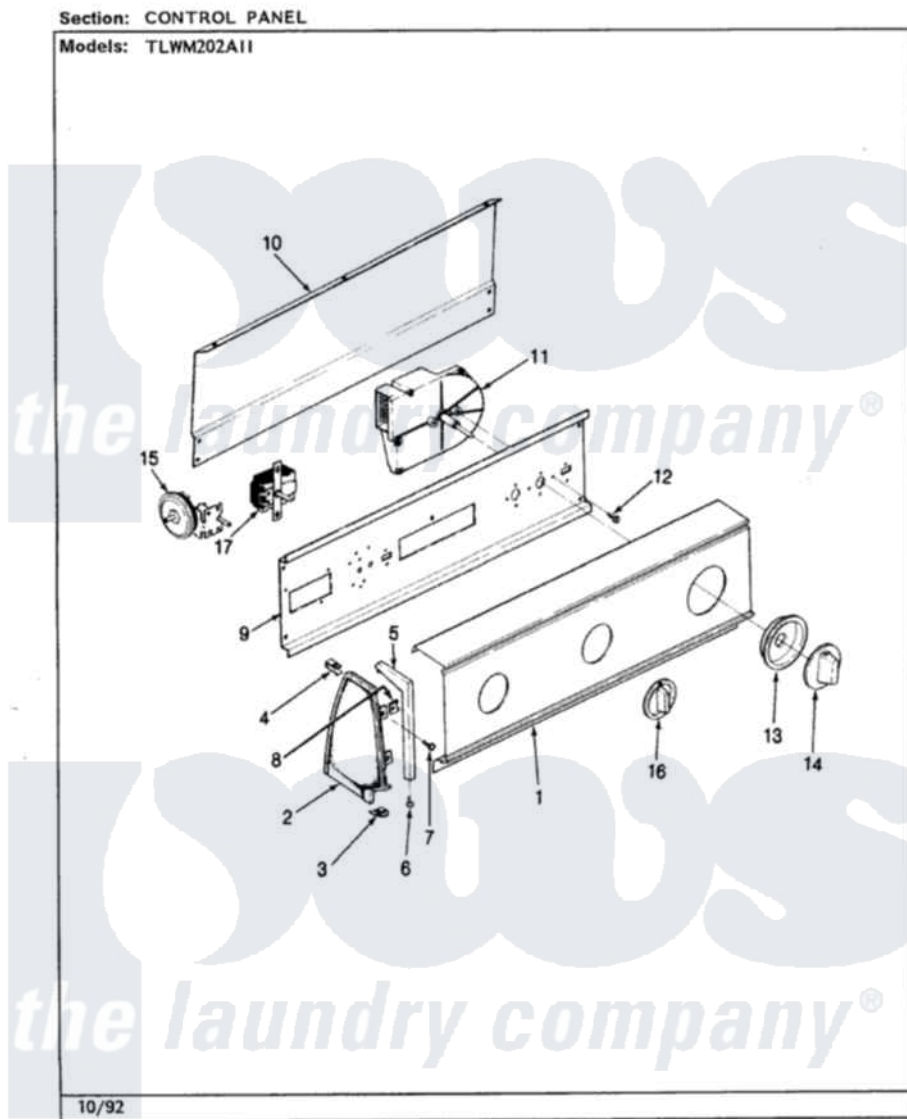

Norge TLWM202IIA 04 - CONTROL PANEL (REV. F-K)

Norge Residential Norge TLWM202IIA Washer Parts Parts Diagram 04 - CONTROL PANEL (REV. F-K)
Click on the part number to view part

Item	Original Part Number	Replaced By	Status	Part Description
1	25-7793			Screw
"	25-7702			Speedclip, End Cap To Control Panel
"	35-2591		Not Available	PANEL, CONTROL
2	35-2487	21001451		Cap- End
"	35-2488	21001452		Cap- End
3	25-7851			Speedclip, End Cap To Top
"	25-7697	25-2219		Screw
"	34-9487		Not Available	PLATE, REINFORCEMENT
4	25-7852			Speedclip, Rr Shld To End Cap
"	25-7435	33002917		Screw, No.10-16
5	53-0277		Not Available	TRIM, END CAP (RT)
"	53-0278		Not Available	TRIM, END CAP (LT)
6	25-7760			Screw
7	25-3092	90767		Screw, 8A X 3/8 HeX Washer Head Tapping

8	25-7702		Speedclip, End Cap To Control Panel
9	53-1676		Shield, Control
10	25-3457		Screw, Sems
"	25-3092	90767	Screw, 8A X 3/8 HeX Washer Head Tapping
"	25-7853	25-7933	Ring, Retaining
"	35-2688	21001460	Shield, Rear
11	35-2210	35-2749	Timer
12	25-0205	216412	Screw, Bracket To Timer
13	35-2255	21001497	Skirt Ri
14	35-2486	12500058	Knob Ski
15	35-0119		Rotary Switch
"	25-3092	90767	Screw, 8A X 3/8 HeX Washer Head Tapping
16	35-2690	Not Available	SELECTOR KNOB
17	35-2145	21001554	Switch, Water Level
"	25-3092	90767	Screw, 8A X 3/8 HeX Washer Head Tapping
"	35-3283	21001554	Switch, Water Level
"	33-8304	Not Available	MANUAL, USE & CARE