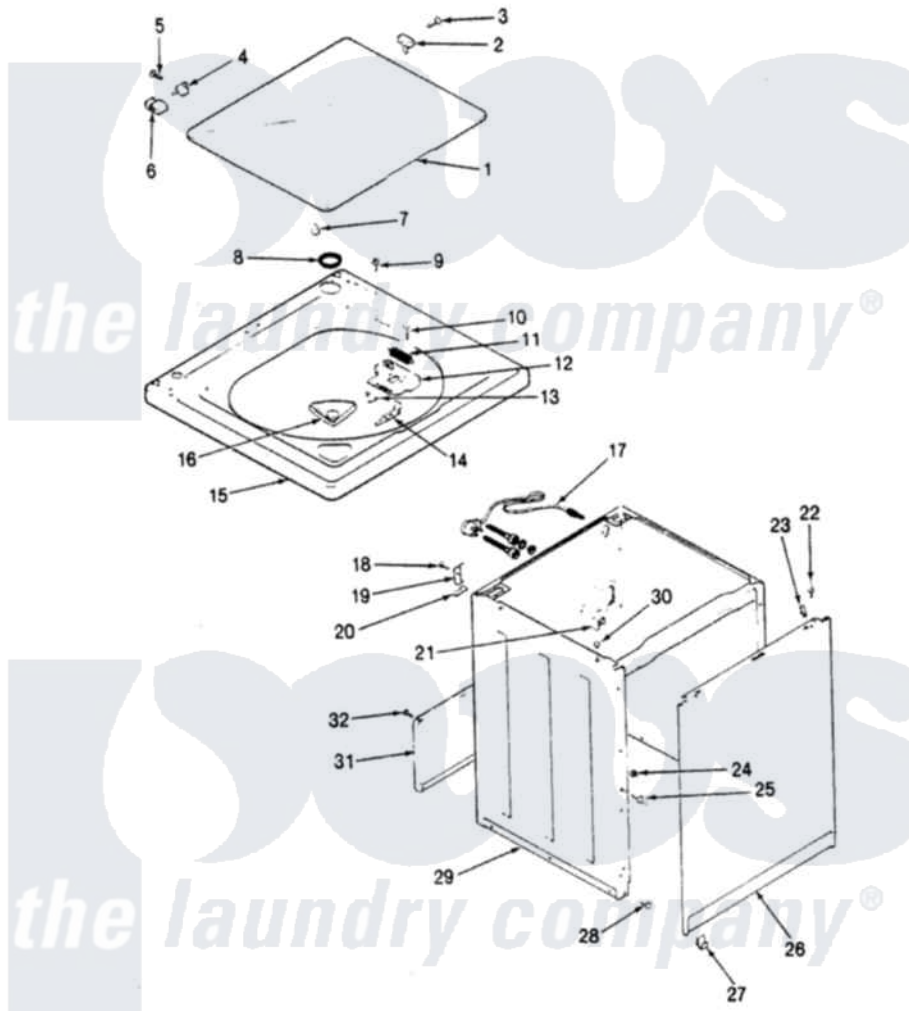

Norge TLWM202IIA 05 - EXTERIOR (REV. E)

SECTION: EXTERIOR
MODEL: TLWM202II

Issue Date: 6/90

[Norge Residential Norge TLWM202IIA Washer Parts](#) Parts Diagram 05 - EXTERIOR (REV. E)
Click on the part number to view part

Item	Original Part Number	Replaced By	Status	Part Description
1	35-2026-24		Not Available	LID (ALM)
2	25-7436			Nylite Washer
"	43-0057			Actuator, Door Switch
3	25-7438			Screw
4	25-7086	Y0308025		Washer, Stainless Steel
"	35-2045			Pin, Hinge
5	25-7893			Screw
6	35-2044			Hinge, Lid
7	35-0581			Bumper, Door
8	35-2064			Bushing, Insulating
"	35-2063			Bushing, Insulator
9	25-7463	7101P012-60		Screw
10	25-7437	40040701		Screw, Tapping No.6b-20
11	33-9064	12001187		Kit, Lid Switch Assembly
"	33-8911	12001187		Kit, Lid Switch Assembly
12	33-8289	12001187		Kit, Lid Switch Assembly