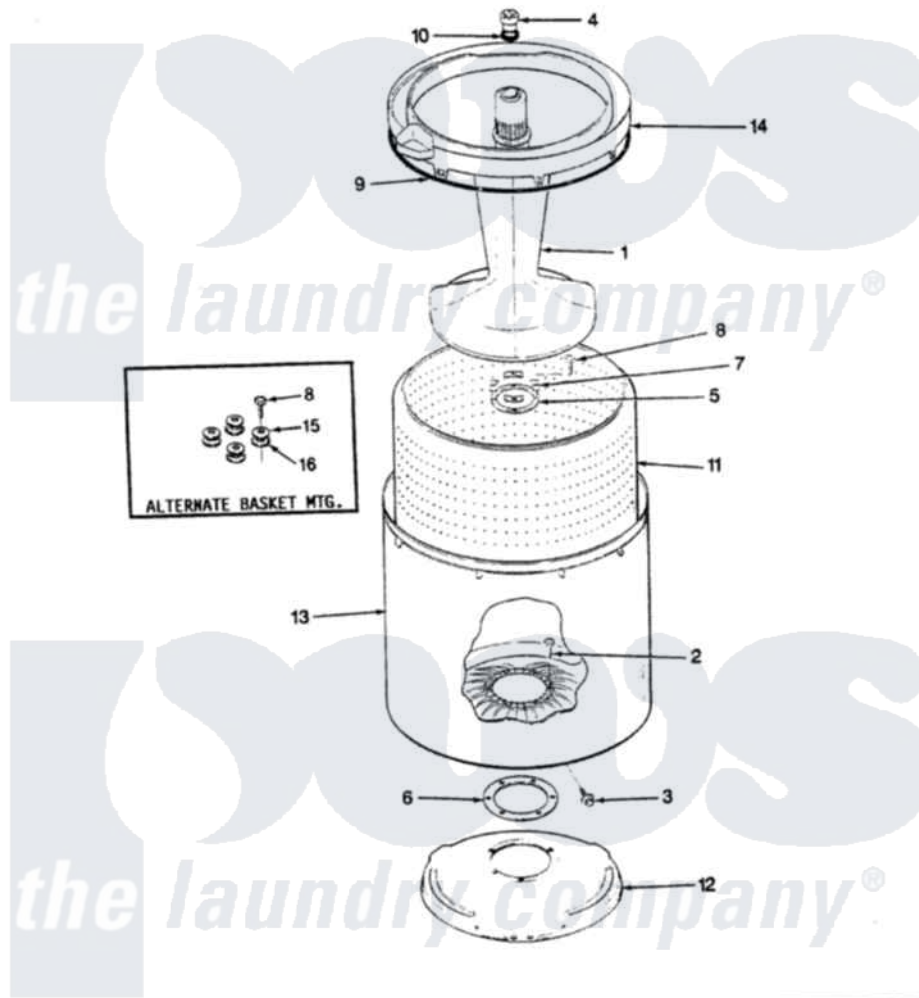

Norge TLWM202IIA 08 - TUB (REV. E)

SECTION: TUB
MODEL: TLWM202II

Issue Date: 6/90

Norge [Residential Norge TLWM202IIA Washer Parts](#) Parts Diagram 08 - TUB (REV. E)
Click on the part number to view part

Item	Original Part Number	Replaced By	Status	Part Description
1	35-2456	33-4352		Agitator
2	35-2062	21001063		Screw, Shoulder
3	25-7914	22002933		Screw
4	33-6241			Cap
5	35-2060			Seal, Tub To Housing
6	35-2061			Gasket, Tub To Housing
7	35-8799		Not Available	REINFORCEMENT PLATE
8	25-7783	4356852		Screw
9	35-2328			Seal, Tub Top
10	25-7330			Rubber Washer
11	35-2508		Not Available	BASKET WHITE
12	35-2529		Not Available	TUB SUPPORT
13	35-2038			Tub
14	35-2262		Not Available	SHIELD, TUB TOP
"	35-2034		Not Available	TOP, TUB
15	25-7921		Not Available	STEEL WASHER