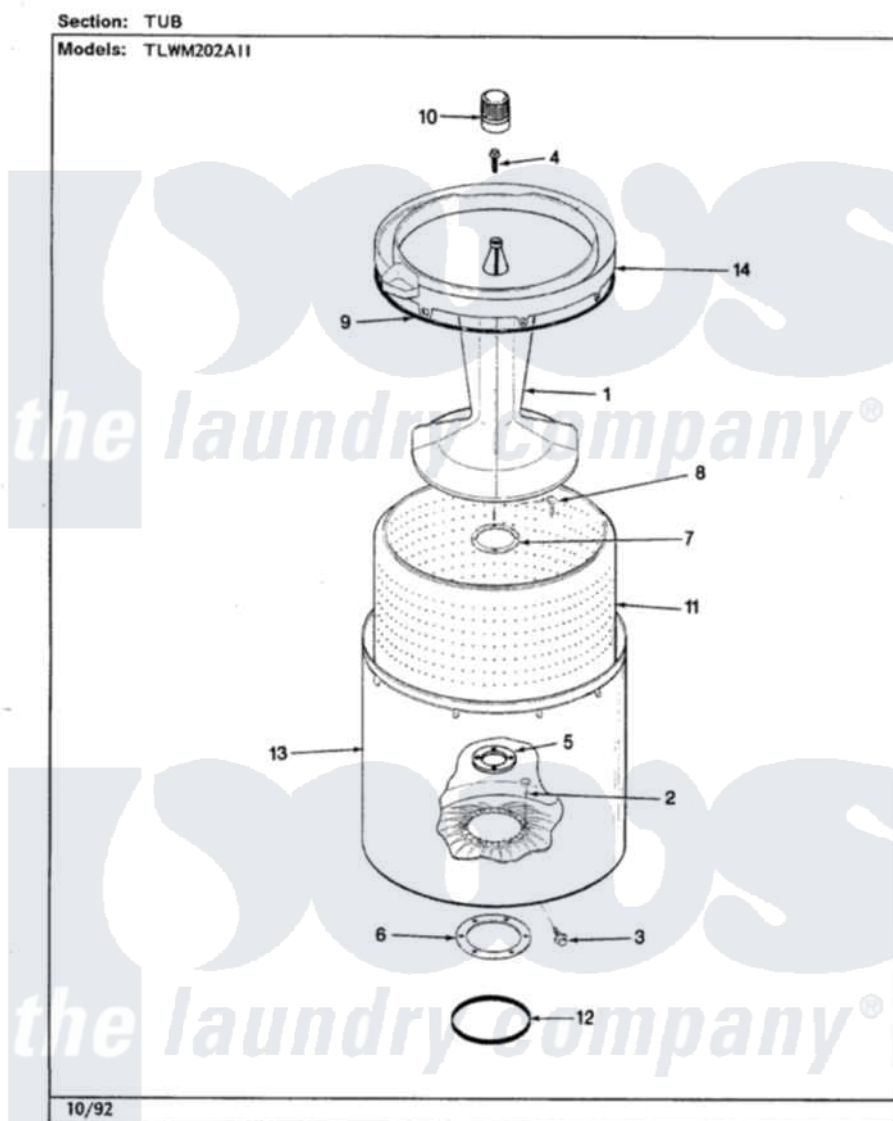

# Norge TLWM202IIA 09 - TUB (REV. F-K)

Norge Residential Norge TLWM202IIA Washer Parts Parts Diagram 09 - TUB (REV. F-K)

Click on the part number to view part

Item	Original Part Number	Replaced By	Status	Part Description
1	<a href="#">35-3580</a>			Agitator
"	35-2717	<a href="#">35-3580</a>		Agitator
2	25-7947	<a href="#">21001063</a>		Screw, Shoulder
3	25-7953	<a href="#">22002933</a>		Screw
4	25-7948	<a href="#">W10309247</a>		Screw
5	<a href="#">35-3685</a>			Gasket, Basket To Centerpost
"	35-2980	<a href="#">35-3685</a>		Gasket, Basket To Centerpost
6	<a href="#">35-3686</a>			Gasket, Tub To Housing
"	<a href="#">35-2979</a>			Gasket, Tub/Hsg
7	<a href="#">35-3014</a>			Gasket And Reinf. Plate Assembly
8	25-7783	<a href="#">4356852</a>		Screw
9	<a href="#">35-2328</a>			Seal, Tub Top
10	<a href="#">35-2733</a>			Cap, Agitator
11	35-3016		Not Available	BASKET ASSY
12	<a href="#">35-2978</a>			Seal, Tub/Housing
13	<a href="#">35-3700</a>			Tub Assembly

"	35-2952	<a href="#">35-3700</a>	Tub Assembly
14	35-2262	Not Available	SHIELD, TUB TOP
"	35-2034	Not Available	TOP, TUB
"	35-3578	Not Available	TOP, TUB