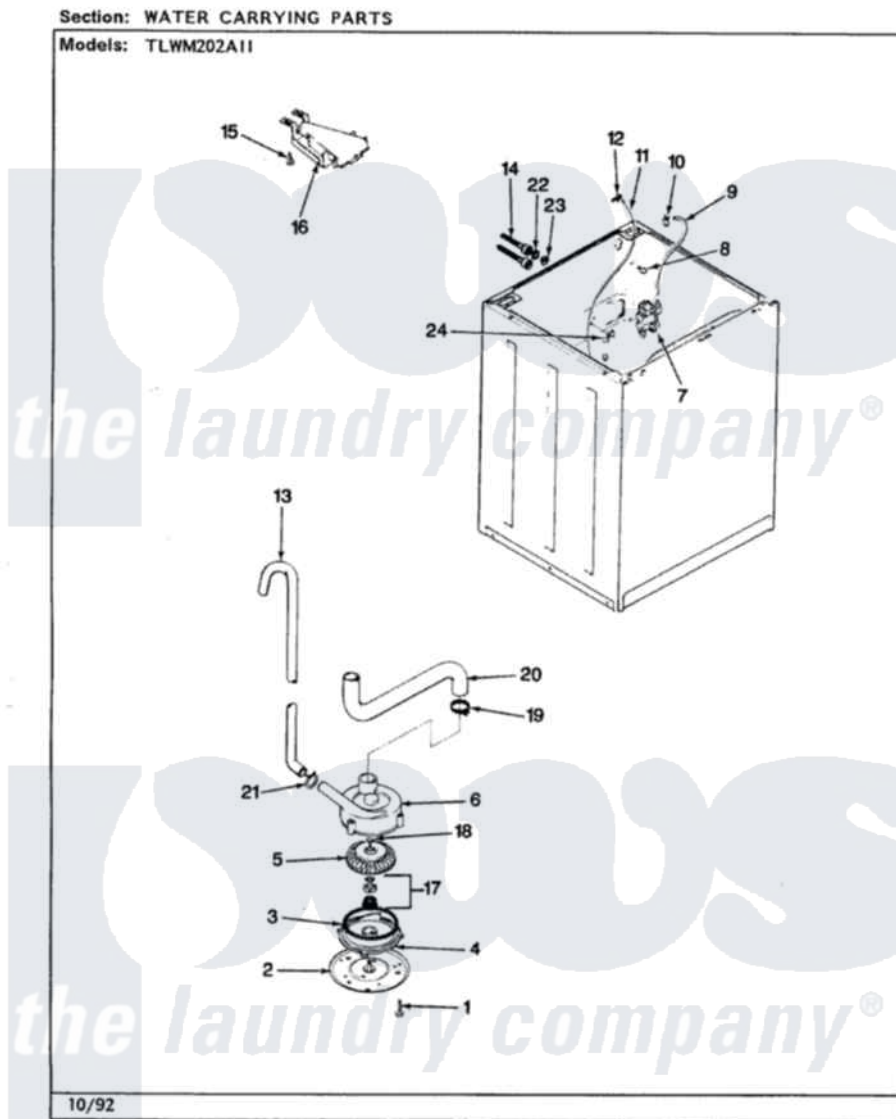

Norge TLWM202IIA 11 - WATER CARRYING (REV. F-K)

Norge Residential Norge TLWM202IIA Washer Parts Parts Diagram 11 - WATER CARRYING (REV. F-K)
Click on the part number to view part

Item	Original Part Number	Replaced By	Status	Part Description
1	25-7405	3196164		Screw
2	33-6035		Not Available	PLATE & PULLEY ASSY.
3	33-6032			Gasket
4	35-2058			Base, Pump
5	35-2057	35-6465		Pump Assem
6	35-2099	35-6465		Pump Assem
"	35-2344			Restrictor, Flow
"	35-2056		Not Available	HOUSING, PUMP
7	25-7220			Clip, Cabinet Top
"	35-2376	35-2374N		Valve, Water
8	25-7867	596669		Clamp, Manifold
9	35-2378	12002749		Hose, Flume Kit
10	25-7867	596669		Clamp, Manifold
11	35-2322	21001748		Hose, Pressure Switch
"	35-2261		Not Available	PAD, PRESSURE SWITCH HOSE
12	33-6099			Clamp

13	35-2896	211704	Hose, Drain
14	35-0873	76313	Hosefill
"	33-7046	89503	Hose-Inlet
15	25-3092	90767	Screw, 8A X 3/8 HeX Washer Head Tapping
16	35-2051	21001760	Flume Assembly / Water Diverter
17	35-0707		Seal, Seat And "O" Ring
18	25-7894	W10001180	Screw
19	25-6069	Not Available	CORBIN CLAMP
"	25-6068	285655	Clamp, Hose
20	35-3584	21001915	Hose, Tub To Pump
"	35-2982		Hose Tub To Pump
21	25-7080	285655	Clamp, Hose
22	25-7048		Washer
23	33-7313	33-4264N	Strainer And Washer Kit
24	25-7796	596669	Clamp, Manifold