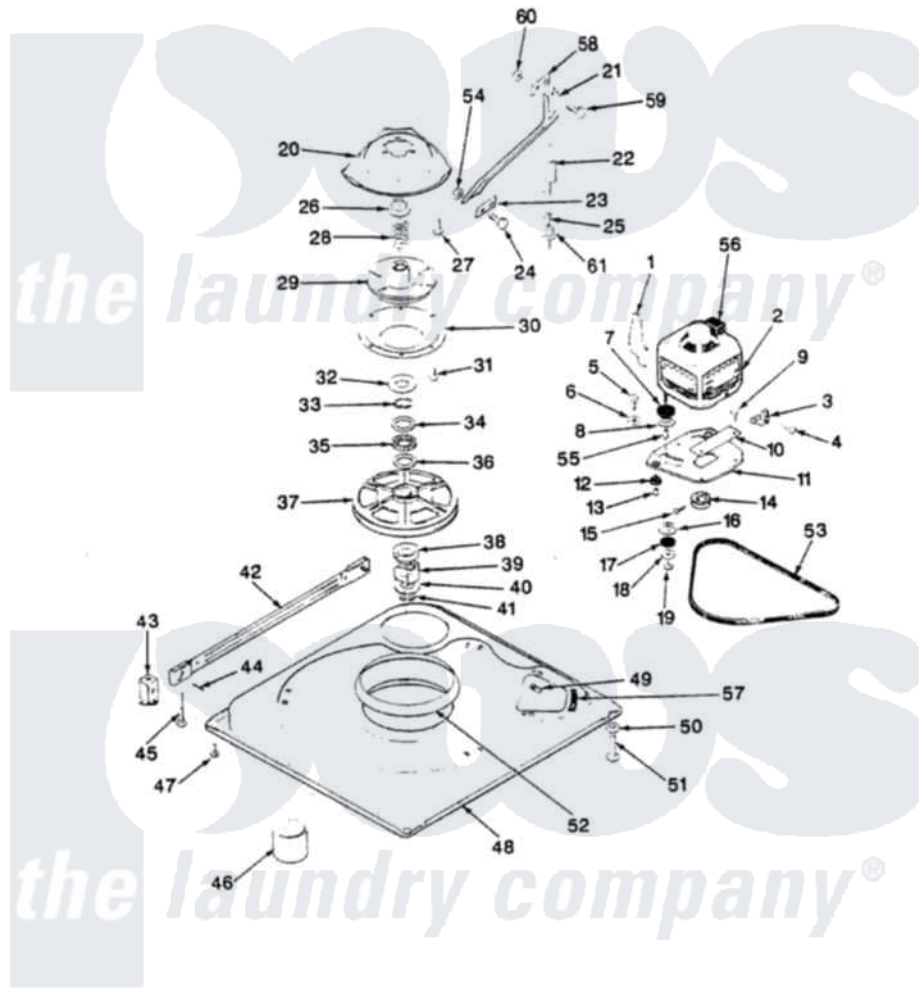

Norge TLWM202IIH 01 - BASE & DRIVE (REV. E)

SECTION: BASE & DRIVE
 MODEL: TLWM202II

Issue Date: 6/90

Norge [Residential Norge TLWM202IIH Washer Parts](#) Parts Diagram 01 - BASE & DRIVE (REV. E)
 Click on the part number to view part

Item	Original Part Number	Replaced By	Status	Part Description
2	LA-2002		Not Available	MOTOR KIT
"	35-2030		Not Available	MOTOR
3	33-9945			Slide, Foot
4	25-7418	33001178		Back, Tumbler
5	25-7833	21001977		Screw
6	25-7834			Washer, Motor/Base Screw
7	33-9946			Isolator, Motor
8	33-9944	35-3570		Washer, Motor Pivot
9	25-3083	212951		Screw, No.6-32 X 1/4 Inch
10	35-2810	21001783		Plate And Screw Assembly
"	33-9947		Not Available	DBL.PIVOT SLIDE
12	33-9941	35-3646		Isolator, Motor Plate
13	25-7831			Spacer, Mounting
14	35-2124	W10143344		Pulley
15	25-7117			Set Screw
16	33-9943	35-3571		Slide, Motor Pivot