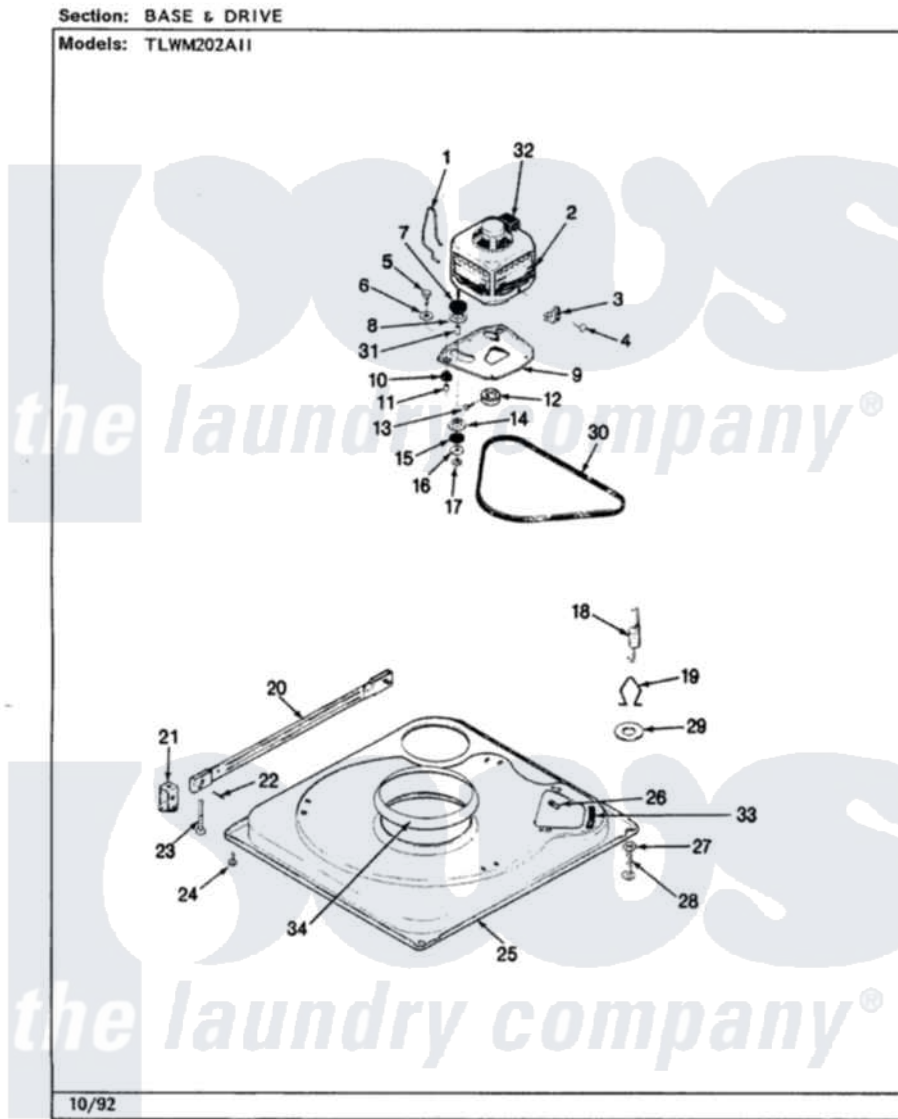

Norge TLWM202IIH 02 - BASE & DRIVE (REV. F-K)

Norge Residential Norge TLWM202IIH Washer Parts Parts Diagram 02 - BASE & DRIVE (REV. F-K)
Click on the part number to view part

Item	Original Part Number	Replaced By	Status	Part Description
1	35-0235			Spring, Motor Pivot
2	LA-2002		Not Available	MOTOR KIT
"	35-2030		Not Available	MOTOR
3	33-9945			Slide, Foot
4	25-7418	33001178		Back, Tumbler
5	25-7833	21001977		Screw
6	25-7834			Washer, Motor/Base Screw
7	33-9946			Isolator, Motor
8	33-9944	35-3570		Washer, Motor Pivot
9	35-2810	21001783		Plate And Screw Assembly
10	33-9941	35-3646		Isolator, Motor Plate
11	25-7831			Spacer, Mounting
12	35-2124	W10143344		Pulley
13	25-7117			Set Screw
14	33-9946			Isolator, Motor
15	33-9967			Washer, Motor Isolator

16	25-7047		Washer, Flat
17	25-7325	Y707702	Locknut
18	35-2681		Not Available
"	35-3658		SPRING, SUSPENSION
			Spring, Suspension
19	35-2976		Not Available
			HOOK, SUSPENSION SPRING
20	35-2049	21001881	Bar, Stabilizer
21	35-2046		Bracket, Stabilizer
22	35-2052		Pin, Stabilizer
23	35-2050	22004469	Leg And Foot Self Stabalizing
24	35-2039		Not Available
"	25-7828	489483	PAD, FOOT
			Screw 10-32 X 1/2
25	35-2984		Not Available
			BASE
26	25-7838	25-7845	Speednut, Motor
27	25-7915		Hex Nut
28	35-0772	25001119	Foot And Pad Assembly
"	35-0837	25001119	Foot And Pad Assembly
29	Y25-7951		Washer, Suspension Hook
30	35-2320	21352320	Belt, Drive
31	25-7830		Spacer
32	33-9765		Switch, Motor
33	35-2065		Pad, Motor Plate
34	35-2357	21002026	Snubber