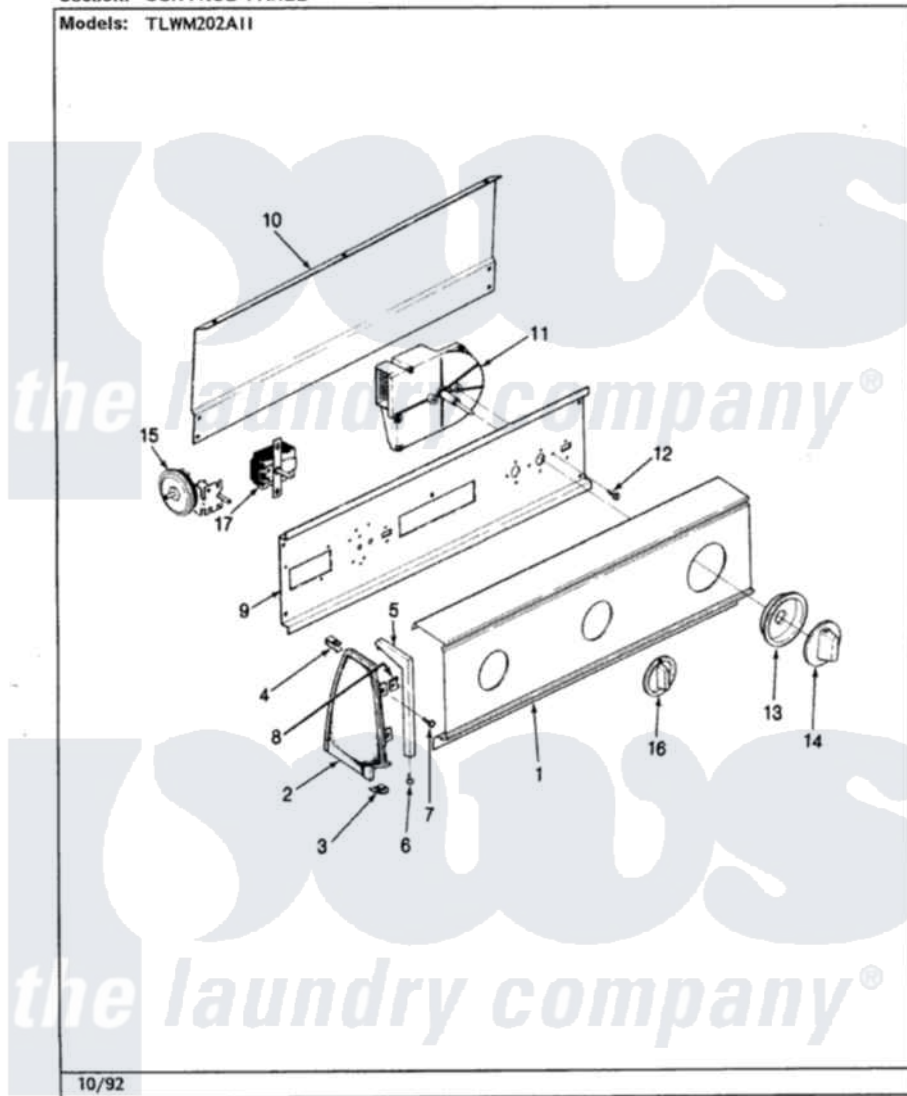

# Norge TLWM202IIH 04 - CONTROL PANEL (REV. F-K)

Section: CONTROL PANEL

Models: TLWM202AII

Norge Residential Norge TLWM202IIH Washer Parts Parts Diagram 04 - CONTROL PANEL (REV. F-K)  
 Click on the part number to view part

Item	Original Part Number	Replaced By	Status	Part Description
1	<a href="#">25-7793</a>			Screw
"	<a href="#">25-7702</a>			Speedclip, End Cap To Control Panel
"	35-2591		Not Available	PANEL, CONTROL
2	35-2487	<a href="#">21001451</a>		Cap- End
"	35-2488	<a href="#">21001452</a>		Cap- End
3	<a href="#">25-7851</a>			Speedclip, End Cap To Top
"	25-7697	<a href="#">25-2219</a>		Screw
"	34-9487		Not Available	PLATE, REINFORCEMENT
4	<a href="#">25-7852</a>			Speedclip, Rr Shld To End Cap
"	25-7435	<a href="#">33002917</a>		Screw, No.10-16
5	53-0277		Not Available	TRIM, END CAP (RT)
"	53-0278		Not Available	TRIM, END CAP (LT)
6	<a href="#">25-7760</a>			Screw
7	25-3092	<a href="#">90767</a>		Screw, 8A X 3/8 HeX Washer Head Tapping

8	<a href="#">25-7702</a>		Speedclip, End Cap To Control Panel
9	<a href="#">53-1676</a>		Shield, Control
10	<a href="#">25-3457</a>		Screw, Sems
"	25-3092	<a href="#">90767</a>	Screw, 8A X 3/8 HeX Washer Head Tapping
"	25-7853	<a href="#">25-7933</a>	Ring, Retaining
"	35-2688	<a href="#">21001460</a>	Shield, Rear
11	35-2210	<a href="#">35-2749</a>	Timer
12	25-0205	<a href="#">216412</a>	Screw, Bracket To Timer
13	35-2255	<a href="#">21001497</a>	Skirt Ri
14	35-2486	<a href="#">12500058</a>	Knob Ski
15	<a href="#">35-0119</a>		Rotary Switch
"	25-3092	<a href="#">90767</a>	Screw, 8A X 3/8 HeX Washer Head Tapping
16	35-2690	Not Available	SELECTOR KNOB
17	35-2145	<a href="#">21001554</a>	Switch, Water Level
"	25-3092	<a href="#">90767</a>	Screw, 8A X 3/8 HeX Washer Head Tapping
"	35-3283	<a href="#">21001554</a>	Switch, Water Level
"	33-8304	Not Available	MANUAL, USE & CARE