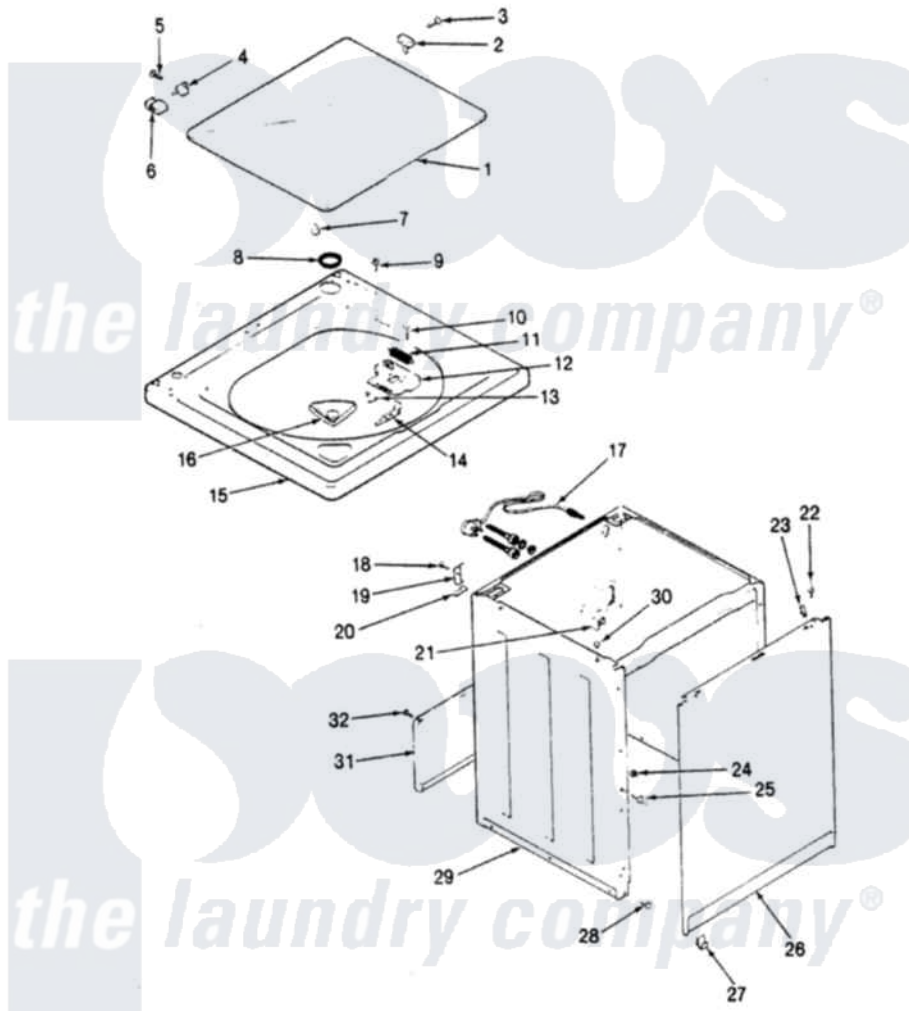

Norge TLWM202IIH 05 - EXTERIOR (REV. E)

SECTION: EXTERIOR
MODEL: TLWM202II

Issue Date: 6/90

[Norge Residential Norge TLWM202IIH Washer Parts](#) Parts Diagram 05 - EXTERIOR (REV. E)
Click on the part number to view part

Item	Original Part Number	Replaced By	Status	Part Description
1	35-2026-25		Not Available	LID (H WHT)
2	25-7436			Nylite Washer
"	43-0057			Actuator, Door Switch
3	25-7438			Screw
4	25-7086	Y0308025		Washer, Stainless Steel
"	35-2045			Pin, Hinge
5	25-7893			Screw
6	35-2044			Hinge, Lid
7	35-0581			Bumper, Door
8	35-2064			Bushing, Insulating
"	35-2063			Bushing, Insulator
9	25-7463	7101P012-60		Screw
10	25-7437	40040701		Screw, Tapping No.6b-20
11	33-9064	12001187		Kit, Lid Switch Assembly
"	33-8911	12001187		Kit, Lid Switch Assembly
12	33-8289	12001187		Kit, Lid Switch Assembly