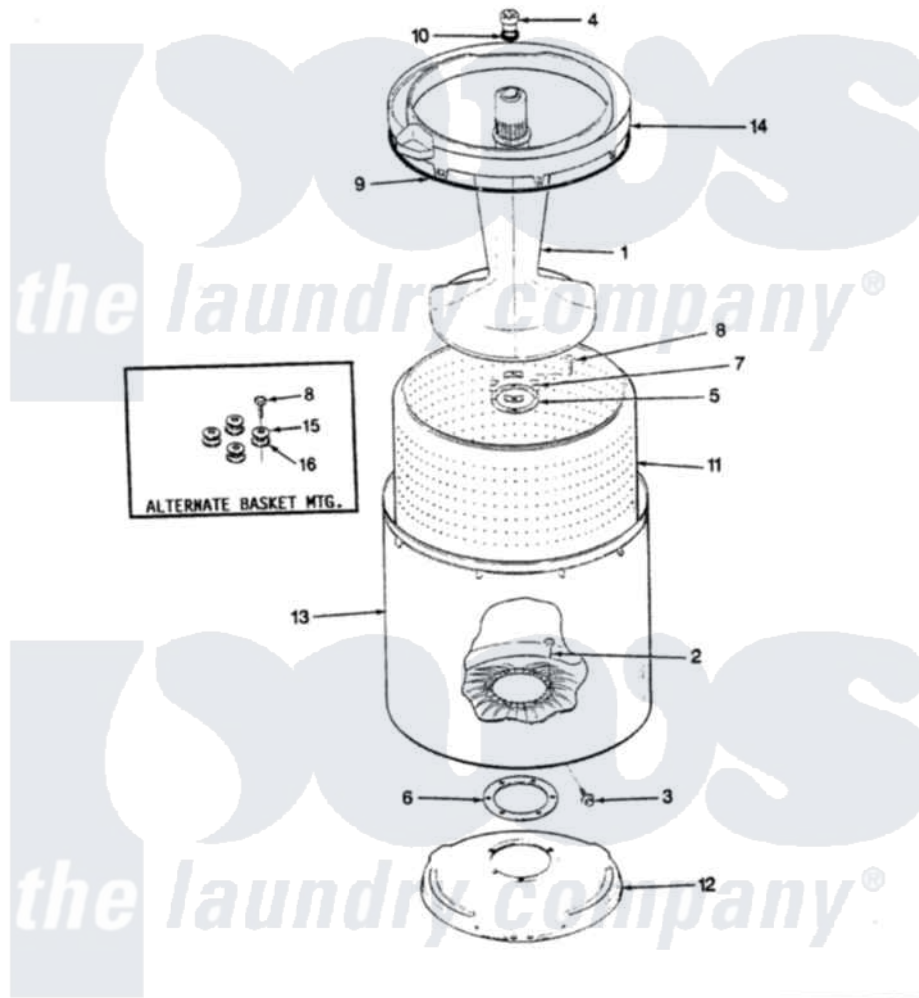

# Norge TLWM202IIH 08 - TUB (REV. E)

SECTION: TUB  
MODEL: TLWM202II

Issue Date: 6/90

Norge Residential Norge TLWM202IIH Washer Parts Parts Diagram 08 - TUB (REV. E)  
Click on the part number to view part

Item	Original Part Number	Replaced By	Status	Part Description
1	35-2456	<a href="#">33-4352</a>		Agitator
2	35-2062	<a href="#">21001063</a>		Screw, Shoulder
3	25-7914	<a href="#">22002933</a>		Screw
4	<a href="#">33-6241</a>			Cap
5	<a href="#">35-2060</a>			Seal, Tub To Housing
6	<a href="#">35-2061</a>			Gasket, Tub To Housing
7	35-8799		Not Available	REINFORCEMENT PLATE
8	25-7783	<a href="#">4356852</a>		Screw
9	<a href="#">35-2328</a>			Seal, Tub Top
10	<a href="#">25-7330</a>			Rubber Washer
11	35-2508		Not Available	BASKET WHITE
12	35-2529		Not Available	TUB SUPPORT
13	<a href="#">35-2038</a>			Tub
14	35-2262		Not Available	SHIELD, TUB TOP
"	35-2034		Not Available	TOP, TUB
15	25-7921		Not Available	STEEL WASHER