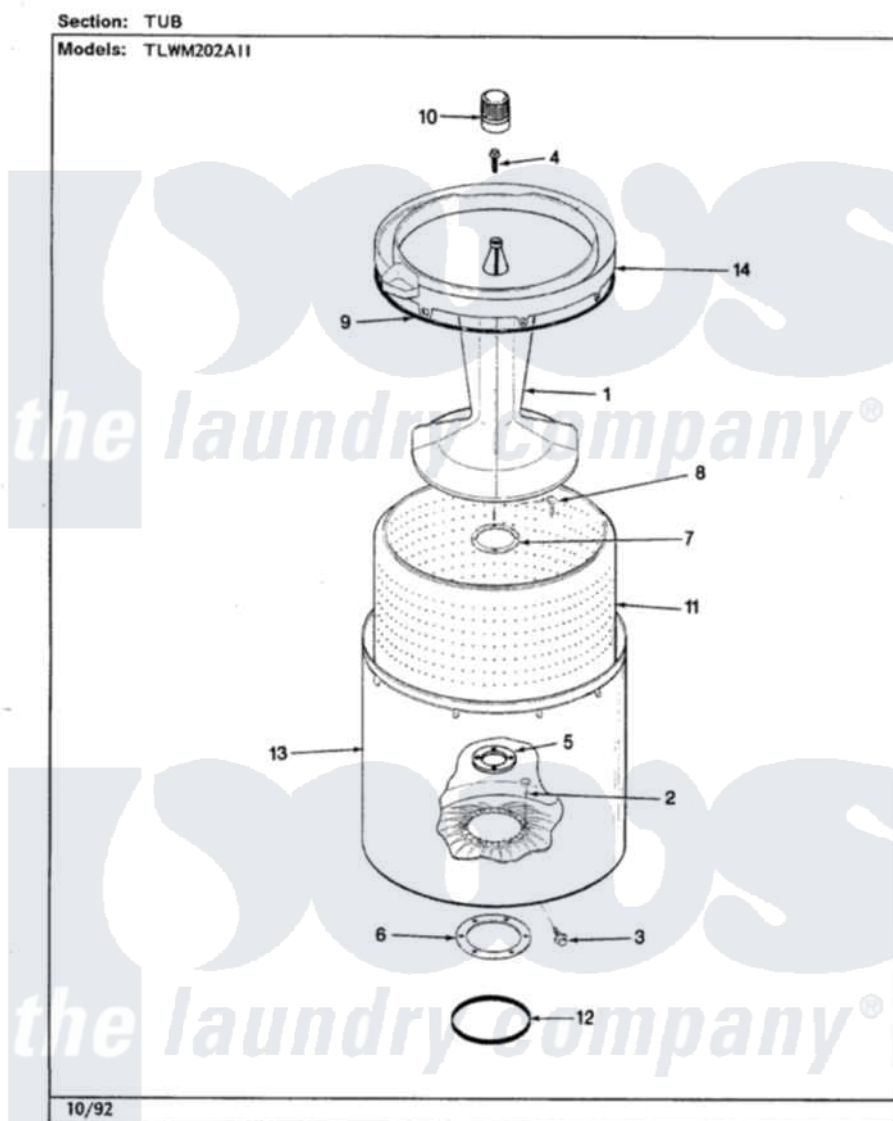

Norge TLWM202IIH 09 - TUB (REV. F-K)

Norge Residential Norge TLWM202IIH Washer Parts Parts Diagram 09 - TUB (REV. F-K)

Click on the part number to view part

Item	Original Part Number	Replaced By	Status	Part Description
1	35-3580			Agitator
"	35-2717	35-3580		Agitator
2	25-7947	21001063		Screw, Shoulder
3	25-7953	22002933		Screw
4	25-7948	W10309247		Screw
5	35-3685			Gasket, Basket To Centerpost
"	35-2980	35-3685		Gasket, Basket To Centerpost
6	35-3686			Gasket, Tub To Housing
"	35-2979			Gasket, Tub/Hsg
7	35-3014			Gasket And Reinf. Plate Assembly
8	25-7783	4356852		Screw
9	35-2328			Seal, Tub Top
10	35-2733			Cap, Agitator
11	35-3016		Not Available	BASKET ASSY
12	35-2978			Seal, Tub/Housing
13	35-3700			Tub Assembly

"	35-2952	35-3700	Tub Assembly
14	35-2262	Not Available	SHIELD, TUB TOP
"	35-2034	Not Available	TOP, TUB
"	35-3578	Not Available	TOP, TUB