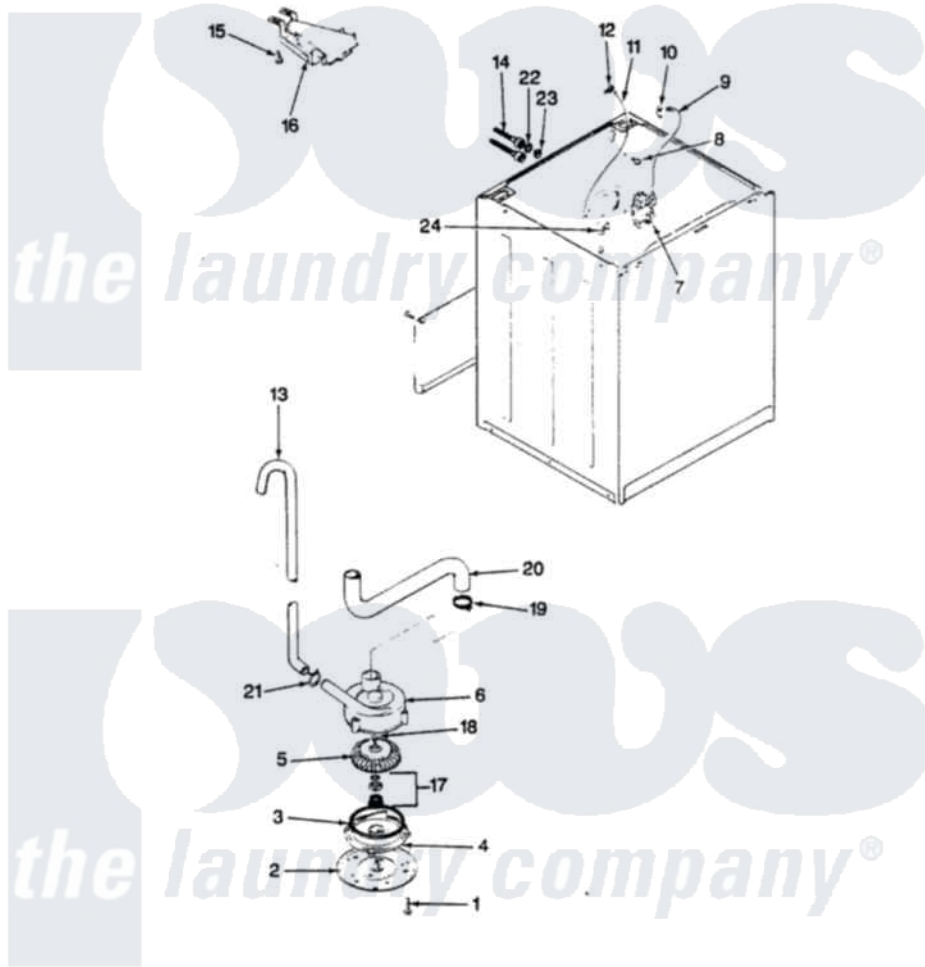

Norge TLWM202IIH 10 - WATER CARRYING & PUMP ASSEMBLY

SECTION: WATER CARRYING & PUMP ASSEMBLY
 MODEL: TLWM202II

Issue Date: 6/90

Norge [Residential Norge TLWM202IIH Washer Parts](#) Parts Diagram 10 - WATER CARRYING & PUMP ASSEMBLY
 Click on the part number to view part

Item	Original Part Number	Replaced By	Status	Part Description
1	25-7405	3196164		Screw
2	33-6035		Not Available	PLATE & PULLEY ASSY.
3	33-6032			Gasket
4	35-2058			Base, Pump
5	35-2057	35-6465		Pump Assem
6	35-2099	35-6465		Pump Assem
"	35-2056		Not Available	HOUSING, PUMP
7	35-2376	35-2374N		Valve, Water
"	25-7220			Clip, Cabinet Top
8	25-7867	596669		Clamp, Manifold
9	35-2378	12002749		Hose, Flume Kit
10	25-7867	596669		Clamp, Manifold
11	35-2321	21001748		Hose, Pressure Switch
"	35-2261		Not Available	PAD, PRESSURE SWITCH HOSE
12	33-6099			Clamp
13	33-9436	211704		Hose, Drain

14	33-7046	89503	Hose-Inlet
"	35-0873	76313	Hosefill
15	25-3092	90767	Screw, 8A X 3/8 HeX Washer Head Tapping
16	35-2051	21001760	Flume Assembly / Water Diverter
17	35-0707		Seal, Seat And "O" Ring
18	25-7894	W10001180	Screw
19	25-6099	33-6099	Clamp
20	35-2131	Not Available	HOSE, SUMP TO PUMP
21	25-7080	285655	Clamp, Hose
22	25-7048		Washer
23	33-7313	33-4264N	Strainer And Washer Kit
24	33-6099		Clamp