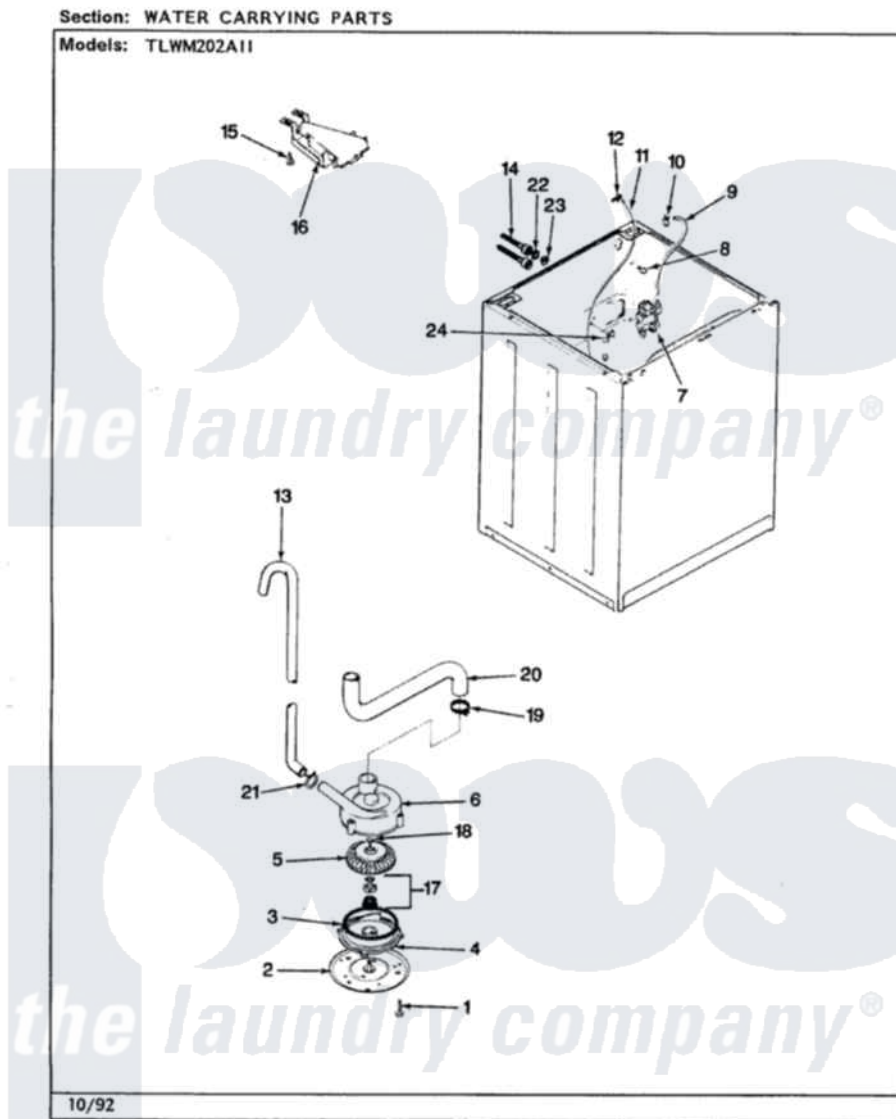

Norge TLWM202IIH 11 - WATER CARRYING (REV. F-K)

Norge Residential Norge TLWM202IIH Washer Parts Parts Diagram 11 - WATER CARRYING (REV. F-K)
Click on the part number to view part

Item	Original Part Number	Replaced By	Status	Part Description
1	25-7405	3196164		Screw
2	33-6035		Not Available	PLATE & PULLEY ASSY.
3	33-6032			Gasket
4	35-2058			Base, Pump
5	35-2057	35-6465		Pump Assem
6	35-2099	35-6465		Pump Assem
"	35-2344			Restrictor, Flow
"	35-2056		Not Available	HOUSING, PUMP
7	25-7220			Clip, Cabinet Top
"	35-2376	35-2374N		Valve, Water
8	25-7867	596669		Clamp, Manifold
9	35-2378	12002749		Hose, Flume Kit
10	25-7867	596669		Clamp, Manifold
11	35-2322	21001748		Hose, Pressure Switch
"	35-2261		Not Available	PAD, PRESSURE SWITCH HOSE
12	33-6099			Clamp

13	35-2896	211704	Hose, Drain
14	35-0873	76313	Hosefill
"	33-7046	89503	Hose-Inlet
15	25-3092	90767	Screw, 8A X 3/8 HeX Washer Head Tapping
16	35-2051	21001760	Flume Assembly / Water Diverter
17	35-0707		Seal, Seat And "O" Ring
18	25-7894	W10001180	Screw
19	25-6069	Not Available	CORBIN CLAMP
"	25-6068	285655	Clamp, Hose
20	35-3584	21001915	Hose, Tub To Pump
"	35-2982		Hose Tub To Pump
21	25-7080	285655	Clamp, Hose
22	25-7048		Washer
23	33-7313	33-4264N	Strainer And Washer Kit
24	25-7796	596669	Clamp, Manifold