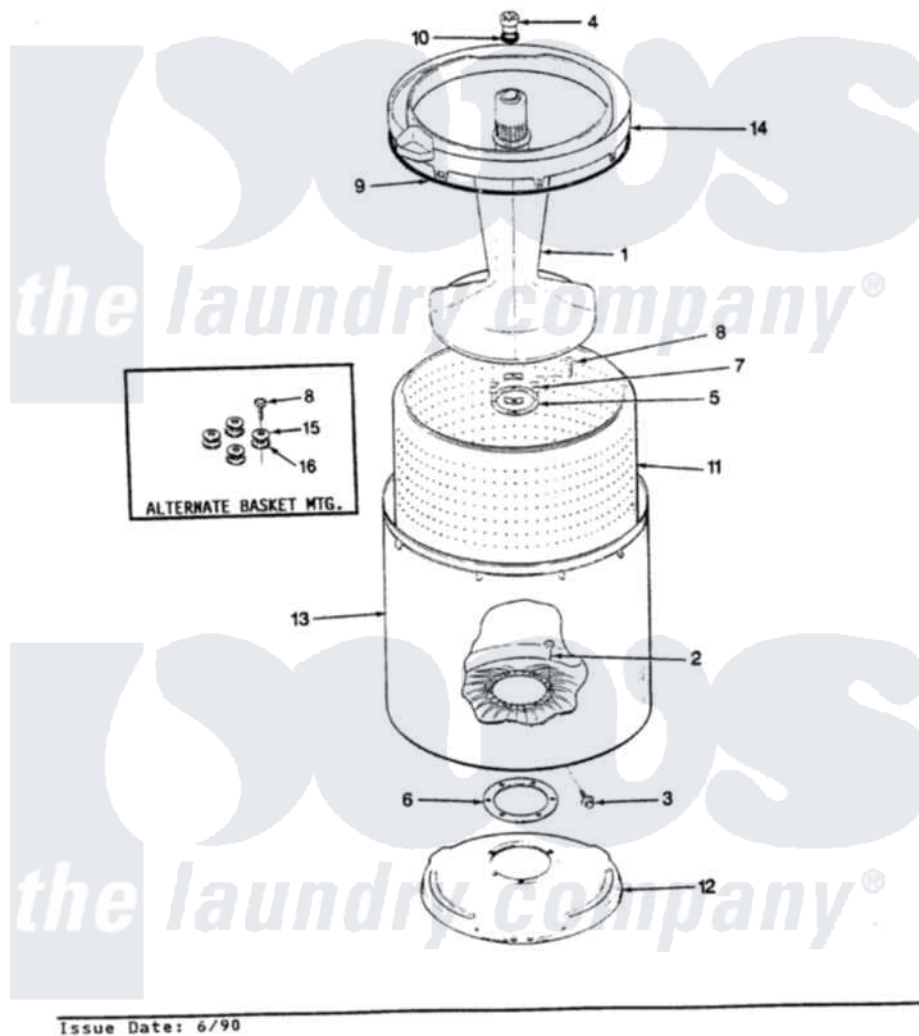

Norge TLWM202IIW 09 - TUB (REV. E)

SECTION: TUB
MODEL: TLWM202II

Norge [Residential Norge TLWM202IIW Washer Parts](#) Parts Diagram 09 - TUB (REV. E)
Click on the part number to view part

Item	Original Part Number	Replaced By	Status	Part Description
1	35-2456	33-4352		Agitator
2	35-2062	21001063		Screw, Shoulder
3	25-7914	22002933		Screw
4	33-6241			Cap
5	35-2060			Seal, Tub To Housing
6	35-2061			Gasket, Tub To Housing
7	35-8799		Not Available	REINFORCEMENT PLATE
8	25-7783	4356852		Screw
9	35-2328			Seal, Tub Top
10	25-7330			Rubber Washer
11	35-2508		Not Available	BASKET WHITE
12	35-2529		Not Available	TUB SUPPORT
13	35-2038			Tub
14	35-2262		Not Available	SHIELD, TUB TOP
"	35-2034		Not Available	TOP, TUB
15	25-7921		Not Available	STEEL WASHER