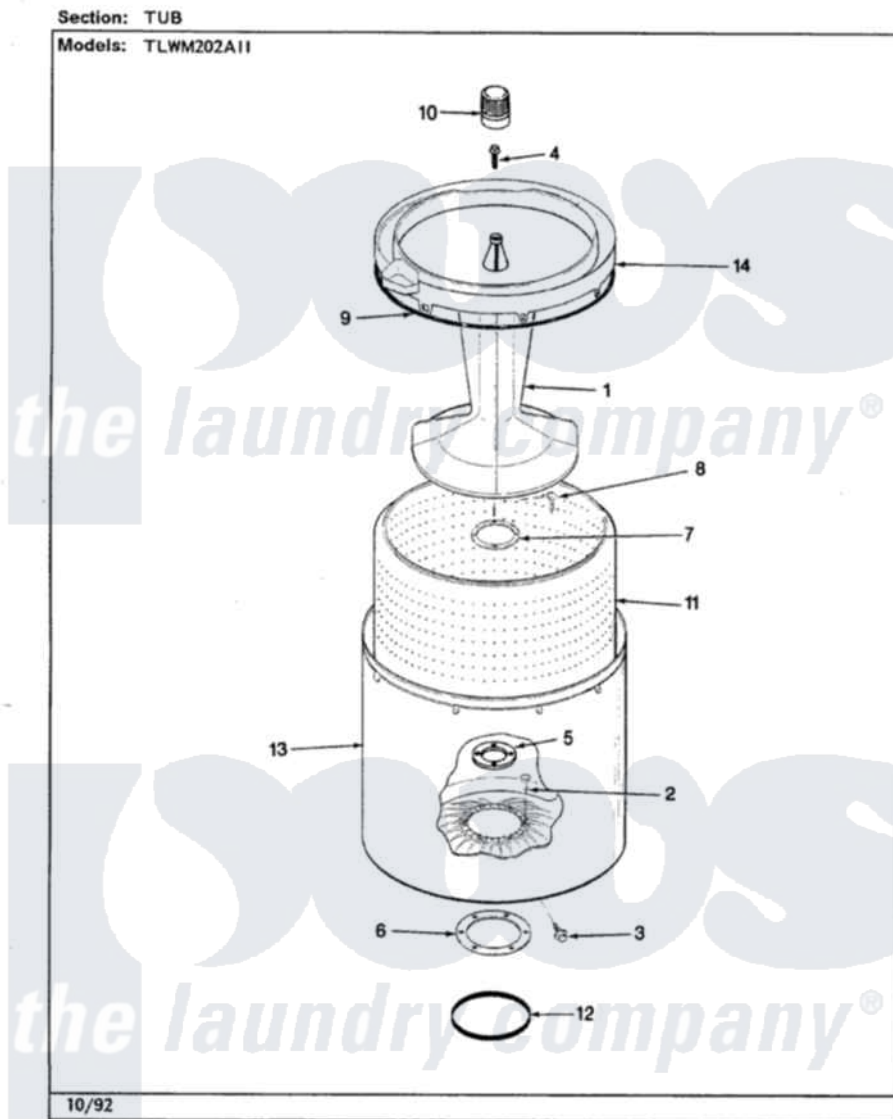

Norge TLWM202Iiw 10 - TUB (REV. F-K)

Norge Residential Norge TLWM202Iiw Washer Parts Parts Diagram 10 - TUB (REV. F-K)
Click on the part number to view part

Item	Original Part Number	Replaced By	Status	Part Description
1	35-3580			Agitator
"	35-2717	35-3580		Agitator
2	25-7947	21001063		Screw, Shoulder
3	25-7953	22002933		Screw
4	25-7948	W10309247		Screw
5	35-3685			Gasket, Basket To Centerpost
"	35-2980	35-3685		Gasket, Basket To Centerpost
6	35-3686			Gasket, Tub To Housing
"	35-2979			Gasket, Tub/Hsg
7	35-3014			Gasket And Reinf. Plate Assembly
8	25-7783	4356852		Screw
9	35-2328			Seal, Tub Top
10	35-2733			Cap, Agitator
11	35-3016		Not Available	BASKET ASSY
12	35-2978			Seal, Tub/Housing
13	35-3700			Tub Assembly

"	35-2952	35-3700	Tub Assembly
14	35-2262	Not Available	SHIELD, TUB TOP
"	35-2034	Not Available	TOP, TUB
"	35-3578	Not Available	TOP, TUB