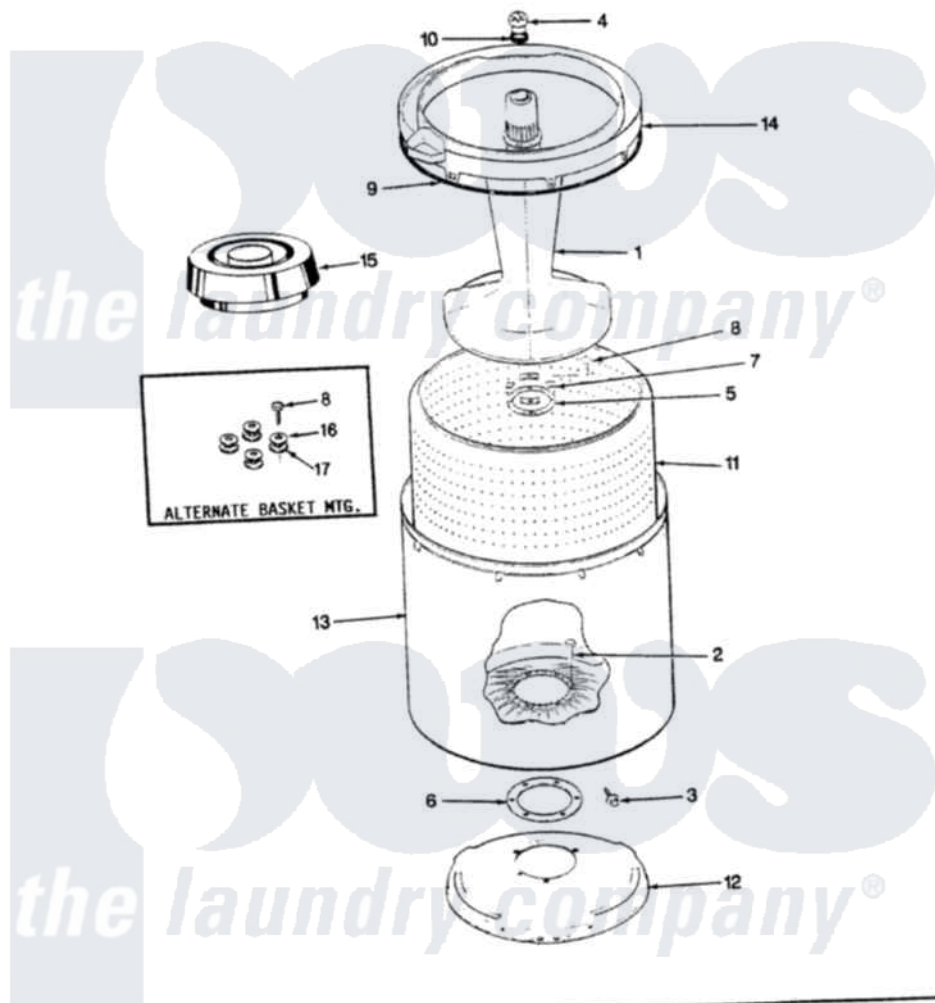

# Norge TLWM208IIH 08 - TUB (REV. E)

SECTION: TUB  
MODEL: TLWM208II

Issue Date: 6/90

Norge [Residential Norge TLWM208IIH Washer Parts](#) Parts Diagram 08 - TUB (REV. E)  
Click on the part number to view part

Item	Original Part Number	Replaced By	Status	Part Description
1	35-2456	<a href="#">33-4352</a>		Agitator
2	35-2062	<a href="#">21001063</a>		Screw, Shoulder
3	25-7914	<a href="#">22002933</a>		Screw
4	<a href="#">33-6241</a>			Cap
5	<a href="#">35-2060</a>			Seal, Tub To Housing
6	<a href="#">35-2061</a>			Gasket, Tub To Housing
7	35-8799		Not Available	REINFORCEMENT PLATE
8	25-7783	<a href="#">4356852</a>		Screw
9	<a href="#">35-2328</a>			Seal, Tub Top
10	<a href="#">25-7330</a>			Rubber Washer
11	35-2508		Not Available	BASKET WHITE
12	35-2529		Not Available	TUB SUPPORT
13	<a href="#">35-2038</a>			Tub
14	35-2262		Not Available	SHIELD, TUB TOP
"	35-2034		Not Available	TOP, TUB
15	33-9827	<a href="#">35-2550</a>		Dispenser, Rinse