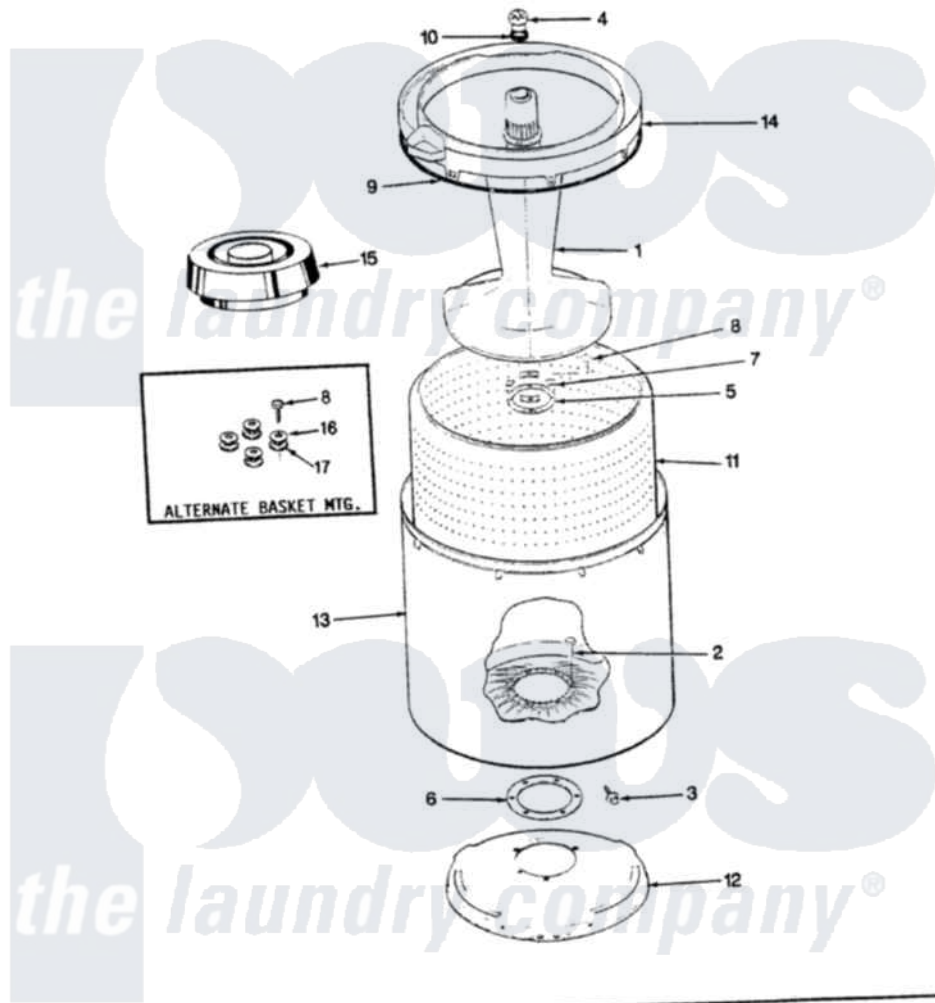

# Norge TLWM208IIW 09 - TUB (REV. E)

SECTION: TUB  
MODEL: TLWM208II

Issue Date: 6/90

Norge [Residential Norge TLWM208IIW Washer Parts](#) Parts Diagram 09 - TUB (REV. E)  
Click on the part number to view part

Item	Original Part Number	Replaced By	Status	Part Description
1	35-2456	<a href="#">33-4352</a>		Agitator
2	35-2062	<a href="#">21001063</a>		Screw, Shoulder
3	25-7914	<a href="#">22002933</a>		Screw
4	<a href="#">33-6241</a>			Cap
5	<a href="#">35-2060</a>			Seal, Tub To Housing
6	<a href="#">35-2061</a>			Gasket, Tub To Housing
7	35-8799		Not Available	REINFORCEMENT PLATE
8	25-7783	<a href="#">4356852</a>		Screw
9	<a href="#">35-2328</a>			Seal, Tub Top
10	<a href="#">25-7330</a>			Rubber Washer
11	35-2508		Not Available	BASKET WHITE
12	35-2529		Not Available	TUB SUPPORT
13	<a href="#">35-2038</a>			Tub
14	35-2262		Not Available	SHIELD, TUB TOP
"	35-2034		Not Available	TOP, TUB
15	33-9827	<a href="#">35-2550</a>		Dispenser, Rinse