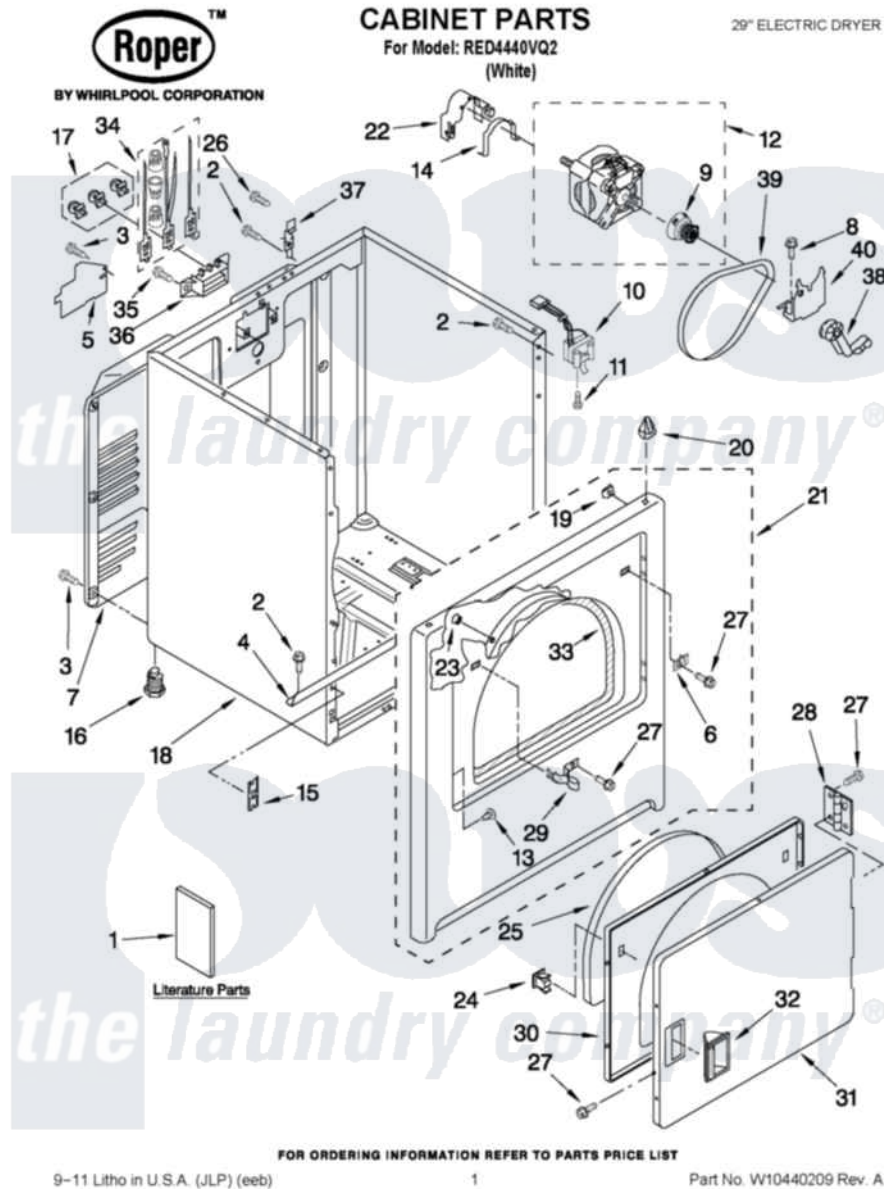

Roper RED4440VQ2 01 - CABINET PARTS

9-11 Litho in U.S.A. (JLP) (eeb)

1

Part No. W10440209 Rev. A

Roper [Residential Roper RED4440VQ2 Dryer Parts](#) Parts Diagram 01 - CABINET PARTS

[Click on the part number to view part](#)

Item	Original Part Number	Replaced By	Status	Part Description
1	W10096987		Not Available	INSTRUCTIONS, INSTALLATION
"	W10287575		Not Available	GUIDE, USE & CARE
"	8576793		Not Available	Wiring Diagram
2	343641	681414		Screw, 10AB X 1/2
3	693995			Screw, Hex Head
4	W10236073			Bracket, Cabinet
5	3396795			Cover, Terminal Block
6	3403630			Plug, Strike Hole
7	3396805	280043		Panel-Rear
8	3400500			Bolt, 3405245 5/16-18 X 3/4
9	8066184			Pulley, Motor
10	3406109	3406107		Door Switch Assembly
11	697773	3395530		Screw
12	W10194250	279827		Motor-Drive
13	3404413			Plug, Hinge Hole
14	W10121316			Plug, Multivent

15	3394083		Clip, Front Panel
16	3392100	49621	Feet-Leveling
NI	279810		Foot-Optional
17	279318		Terminal Tinned And Brass Panel
18	8530603	8533643	Cabinet
19	98234		Clip, U-Bend
20	690363	18776	Lock, Front Top
21	W10224853		Front Panel Assembly
22	3404162		Clamp, Motor
23	685203	279220	Clip
24	3389441		Door Catch Assembly
25	3405246		Seal, Door Push-To-Start
26	3390631		Screw, 10-16 X 3/8
27	342055	488627	Screw
28	W10362431		Hinge And Pin Assembly
29	3403431		Strike, Panel
30	3402341		Door, Inner
31	3402335		Door, Front
32	3405184		Handle, Door
33	3406129		Seal And Bearing Assembly
34	279393		Terminal Block Screw Kit
35	3393008	308685	Side Trim)
36	3397659		Block, Terminal
37	8066217		Hinge, Top
38	691366		Idler And Pulley Assembly
39	W10131364	341241	Belt
40	348780		Base, Motor