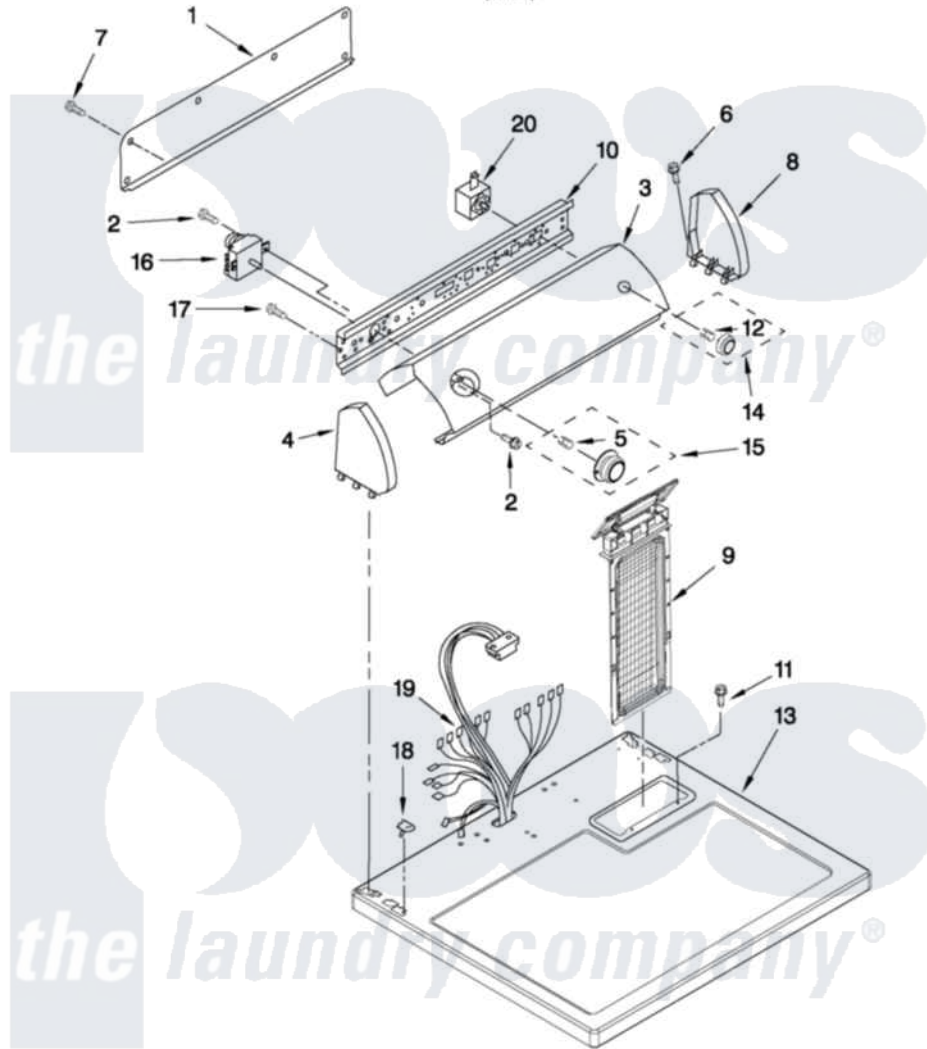

# Roper RED4440VQ2 02 - TOP AND CONSOLE PARTS

## TOP AND CONSOLE PARTS

For Model: RED4440VQ2  
(White)

FOR ORDERING INFORMATION REFER TO PARTS PRICE LIST

W10440209

3

Roper Residential Roper RED4440VQ2 Dryer Parts Parts Diagram 02 - TOP AND CONSOLE PARTS

[Click on the part number to view part](#)

Item	Original Part Number	Replaced By	Status	Part Description
1	<a href="#">8274261</a>			Do-It-Yourself Repair Manuals
2	8533951	<a href="#">3400859</a>		Screw, Grounding
3	<a href="#">W10205688</a>			Panel, Control
4	8274437	<a href="#">279960</a>		Endcap
5	<a href="#">688805</a>			Clip, Spring Knob
6	<a href="#">388326</a>			Screw, 8-18 X 1.25
7	<a href="#">693995</a>			Screw, Hex Head
8	8274434	<a href="#">279960</a>		Endcap
9	<a href="#">8558463</a>			HAndle And Lint Screen Assembly
10	<a href="#">8271418</a>			Bracket, Control
11	688983	<a href="#">487240</a>		Screw, For Mtg. Service Capacitor
12	<a href="#">8536939</a>			Clip, Knob
13	8557930	<a href="#">8563985</a>		Top
14	<a href="#">8538959</a>			Knob, Push-To-Start
15	<a href="#">8538953</a>			Timer Knob Assembly

16	<a href="#">8299781</a>		Timer, 60 Hz
17	3348629	<a href="#">90767</a>	Screw, 8A X 3/8 HeX Washer Head Tapping
18	<a href="#">357213</a>		Nut, Push-In
19	8576500	<a href="#">W10450292</a>	Harness, Wiring
20	<a href="#">3977456</a>		Switch, Push-To-Start