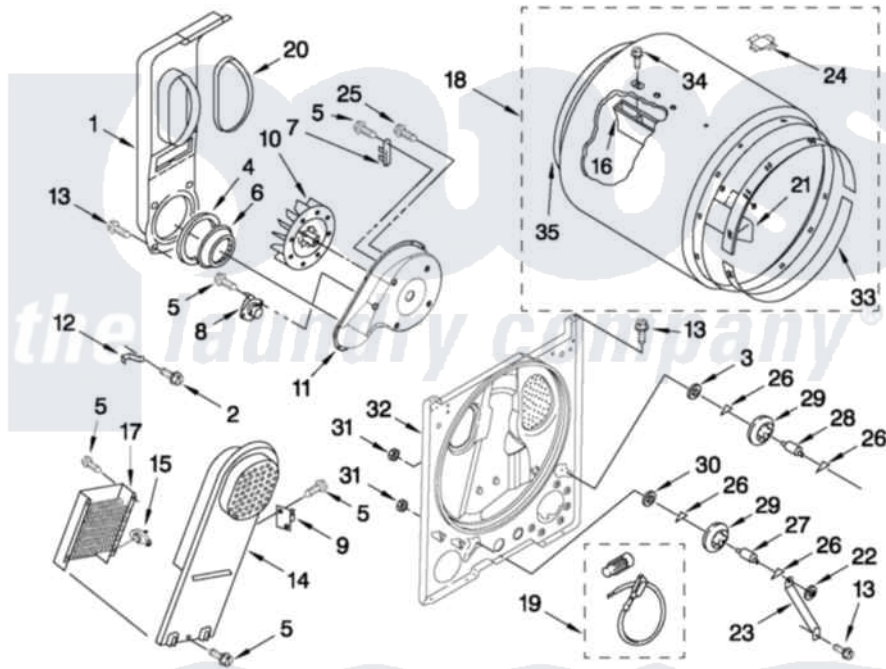

Roper RED4440VQ2 03 - BULKHEAD PARTS

BULKHEAD PARTS

For Model: RED4440VQ2
(White)

W10440209

FOR ORDERING INFORMATION REFER TO PARTS PRICE LIST

5

Roper [Residential Roper RED4440VQ2 Dryer Parts](#) Parts Diagram 03 - BULKHEAD PARTS
Click on the part number to view part

Item	Original Part Number	Replaced By	Status	Part Description
1	348368			Lint Chute Assembly
2	489463			Screw, 8-18 X 1/16
3	3388703			Washer, Support
4	347139			Seal, Lint Chute
5	90767			Screw, 8A X 3/8 HeX Washer Head Tapping
6	696302			Shield, Exhaust
7	3392519			Thermal Limiter
8	3387134			Thermostat, Internal-Bias
9	3977393	279816		Cutoff-Tml
10	694089			Wheel, Blower
11	8577230			Housing, Blower
12	8066155			Clip, Heater Box
13	343641	681414		Screw, 10AB X 1/2
14	8541818			Box, Heater
15	3977767			Thermostat, High Limit 250 F
16	692490			Baffle, Drum

17	3403585	279838	Element
18	695587		Drum Assembly
19	279457		Wire Kit, Terminal
20	339956		Seal, Air Duct To Bulkhead
21	3403636		Baffle, Drum
22	90296		Nut, Push On
23	3976434		Bracket, Support Shaft
24	8066086		Plug, Drum Hole
25	3390647	488729	Screw
26	690997		Washer, Thrust
27	W10359270		Shaft, Drum Roller Threads
28	W10359269		Shaft, Drum Roller Threads
29	3397590	349241T	Support
30	348197		Washer, Support
31	W10298789		Nut, Push-In
32	3403491	279796	Bulkhead
33	692526	279441	BeaRng-Rng
34	W10219342		Screw, Baffle Mounting
35	W10352407	279857	Seal