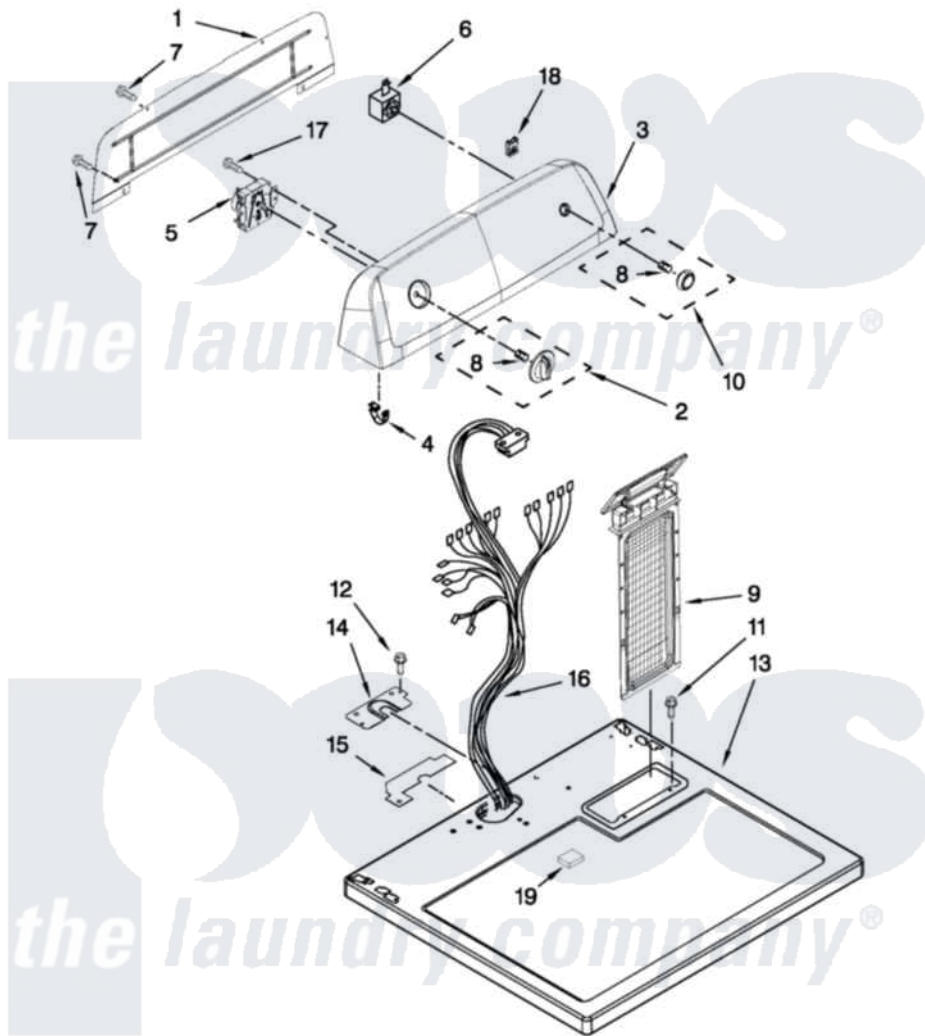

Roper RED4640YQ0 02 - TOP AND CONSOLE PARTS

TOP AND CONSOLE PARTS

For Model: RED4640YQ0
(White)

FOR ORDERING INFORMATION REFER TO PARTS PRICE LIST

W10480170

3

Roper [Residential Roper RED4640YQ0 Dryer Parts](#) Parts Diagram 02 - TOP AND CONSOLE PARTS
Click on the part number to view part

Item	Original Part Number	Replaced By	Status	Part Description
1	W10416486			Panel, Rear Console
2	W10453946			Timer Knob Assembly
3	W10096999		Not Available	PANEL, CONTROL
4	8312709			Clip-Console
5	W10436308			Timer
6	W10420741			Switch, Push To Start
7	693995			Screw, Hex Head
8	8536939			Clip, Knob
9	8558463			HANdle And Lint Screen Assembly
10	W10453948			Knob, Assembly Push-To-Start
11	688983	487240		Screw, For Mtg. Service Capacitor
12	337686		Not Available	SCREW, 8-18 X .500
13	8559800	8563663		Top
14	W10112578			Harness, Bracket

15	W10112603	Seal, Harness
16	W10450286	Harness, Wiring
17	693995	Screw, Hex Head
18	W10298336	8-18 Nch, U-Type NUT
19	3389682	Space-Toe Panel User-Interface