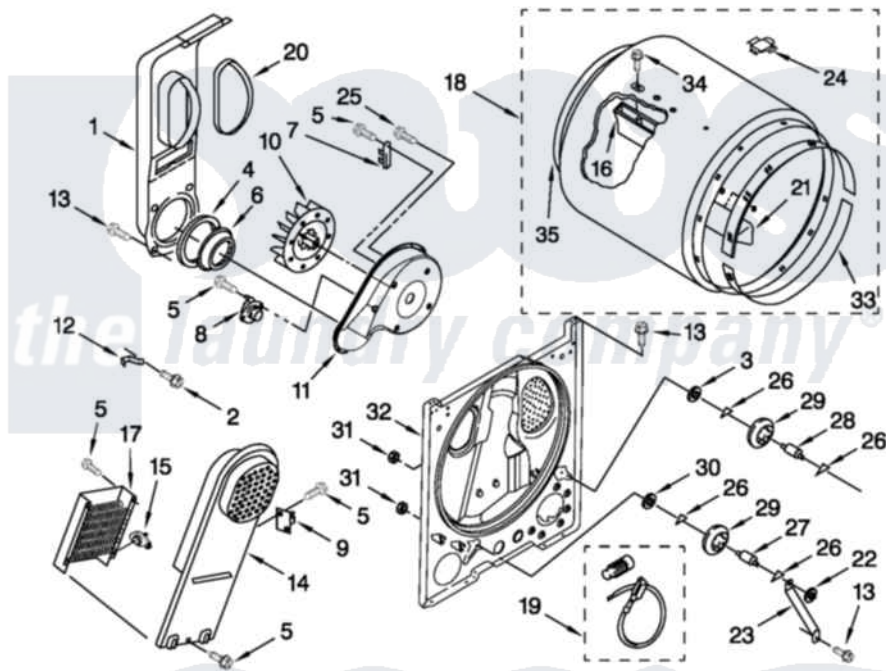

Roper RED4640YQ0 03 - BULKHEAD PARTS

BULKHEAD PARTS

For Model: RED4640YQ0
(White)

W10480170

FOR ORDERING INFORMATION REFER TO PARTS PRICE LIST

5

Roper [Residential Roper RED4640YQ0 Dryer Parts](#) Parts Diagram 03 - BULKHEAD PARTS
Click on the part number to view part

Item	Original Part Number	Replaced By	Status	Part Description
1	348368			Lint Chute Assembly
2	489463			Screw, 8-18 X 1/16
3	3388703			Washer, Support
4	347139			Seal, Lint Chute
5	90767			Screw, 8A X 3/8 HeX Washer Head Tapping
6	696302			Shield, Exhaust
7	3392519			Thermal Limiter
8	3387134			Thermostat, Internal-Bias
9	3977393	279816		Cutoff-Tml
10	694089			Wheel, Blower
11	8577230			Housing, Blower
12	8066155			Clip, Heater Box
13	343641	681414		Screw, 10AB X 1/2
14	8541818			Box, Heater
15	3977767			Thermostat, High Limit 250 F
16	692490			Baffle, Drum

17	3403585	279838	Element
18	695587		Drum Assembly
19	279457		Wire Kit, Terminal
20	339956		Seal, Air Duct To Bulkhead
21	3403636		Baffle, Drum
22	90296		Nut, Push On
23	3976434		Bracket, Support Shaft
24	8066086		Plug, Drum Hole
25	3390647	488729	Screw
26	690997		Washer, Thrust
27	W10359270		Shaft, Drum Roller Threads
28	W10359269		Shaft, Drum Roller Threads
29	3397590	349241T	Support
30	348197		Washer, Support
31	W10298789		Nut, Push-In
32	3403491	279796	Bulkhead
33	692526	279441	BeaRng-Rng
34	W10219342		Screw, Baffle Mounting
35	W10352407	279857	Seal