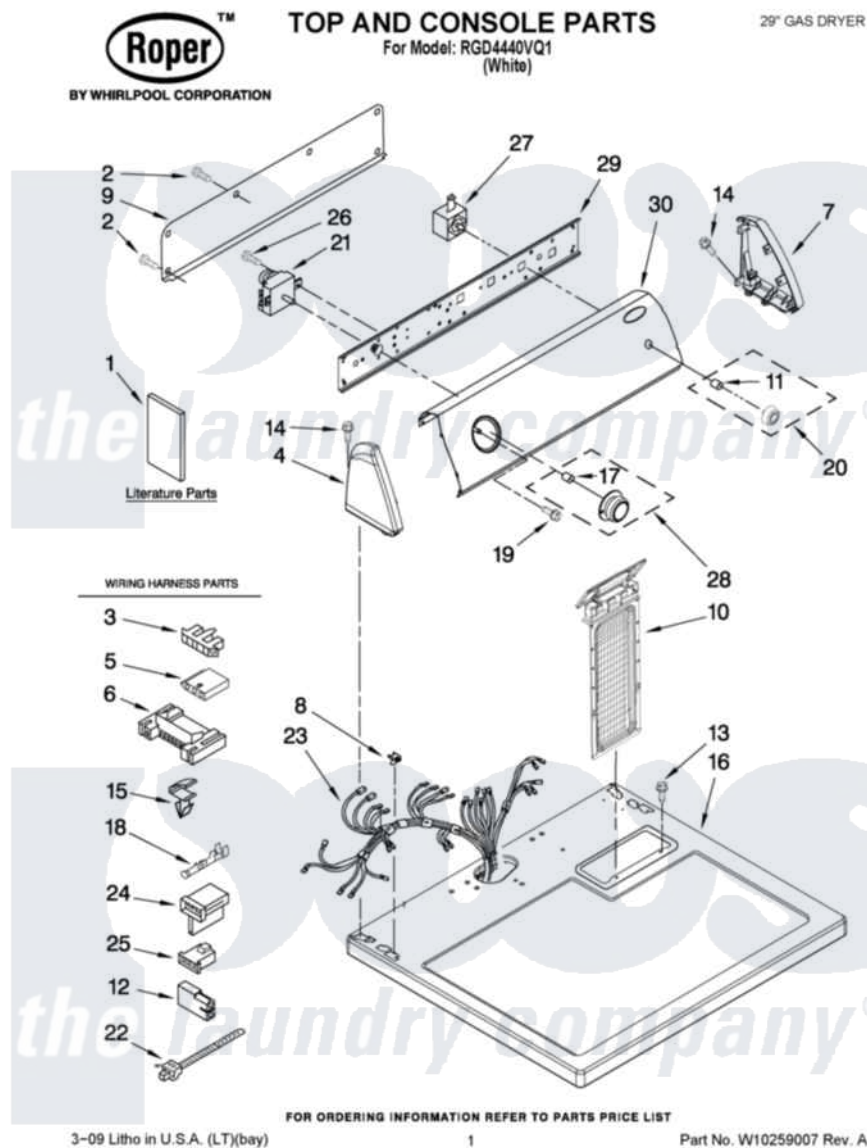

Roper RGD4440VQ1 01 - TOP AND CONSOLE PARTS

Roper Residential Roper RGD4440VQ1 Dryer Parts Parts Diagram 01 - TOP AND CONSOLE PARTS
 Click on the part number to view part

Item	Original Part Number	Replaced By	Status	Part Description
1	W10151576		Not Available	Guide, Use & Care
"	W10150630		Not Available	LITERATURE PARTS INSTRUCTIONS, INSTALLATION
"	W10185979			Wiring Diagram Cycle Feature
"	W10043010		Not Available	Sheet, Cycle Feature
2	693995			Screw, Hex Head
3	3397269			Connector, Timer
4	8274437	279960		Endcap
5	3936144			Do-It-Yourself Repair Manuals
6	3395683			Receptacle, Multi-Terminal
7	8274434	279960		Endcap
8	357213			Nut, Push-In
9	8274261			Do-It-Yourself Repair Manuals
10	8558463			HANdle And Lint Screen Assembly
11	8536939			Clip, Knob

12	717252		Receptacle, Terminal
13	688983	487240	Screw, For Mtg. Service Capacitor
14	388326		Screw, 8-18 X 1.25
15	3394427		Clip-Harness
16	8557930	8563985	Top
17	688805		Clip, Spring Knob
18	94614		Terminal
19	8533951	3400859	Screw, Grounding
20	8538959		Knob, Push-To-Start
21	W10185971		Timer Assembly, 60 Hz
22	3391249		Cable Tie, Push Mount
23	W10186074		Harness, Wiring
24	3403499		Connector, 2-Postion
25	3403498		Connector, 3-Position
26	8533971	90767	Screw, 8A X 3/8 HeX Washer Head Tapping
27	3977456		Switch, Push-To-Start
28	8538953		Timer Knob Assembly
29	8271418		Bracket, Control
30	W10205688		Panel, Control