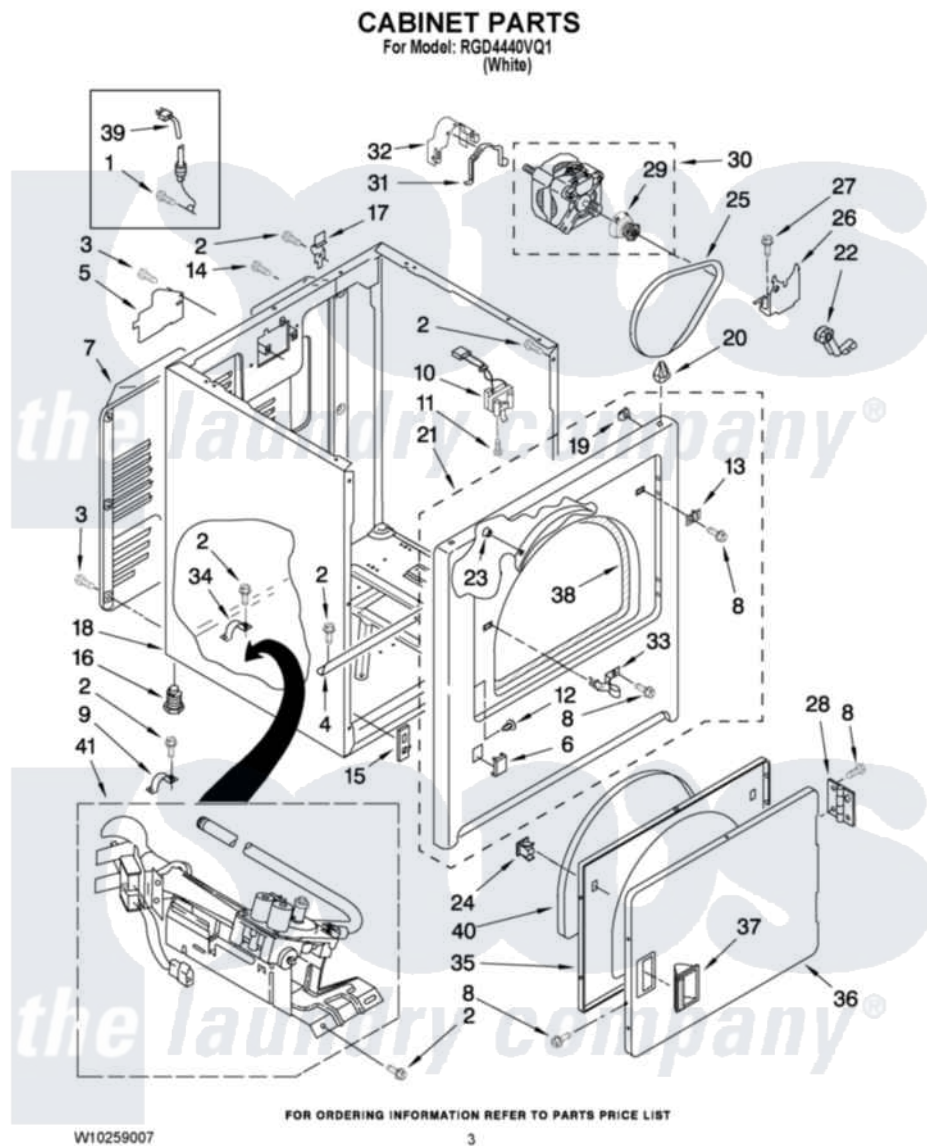

# Roper RGD4440VQ1 02 - CABINET PARTS

Roper [Residential Roper RGD4440VQ1 Dryer Parts](#) Parts Diagram 02 - CABINET PARTS  
Click on the part number to view part

Item	Original Part Number	Replaced By	Status	Part Description
1	697776	<a href="#">4331106</a>		Screw, No.10-32 X 7/16
2	343641	<a href="#">681414</a>		Screw, 10AB X 1/2
3	<a href="#">693995</a>			Screw, Hex Head
4	<a href="#">8541400</a>			Bracket, Cabinet
5	<a href="#">3396795</a>			Cover, Terminal Block
6	<a href="#">3394975</a>			Plug, Front Panel
7	3396805	<a href="#">280043</a>		Panel-Rear
8	342055	<a href="#">488627</a>		Screw
9	<a href="#">3980175</a>			Clamp, Elbow
10	3406109	<a href="#">3406107</a>		Door Switch Assembly
11	697773	<a href="#">3395530</a>		Screw
12	<a href="#">3404413</a>			Plug, Hinge Hole
13	<a href="#">3403630</a>			Plug, Strike Hole
14	359625	<a href="#">487240</a>		Screw, For Mtg. Service Capacitor
15	<a href="#">3394083</a>			Clip, Front Panel
16	3392100	<a href="#">49621</a>		Feet-Leveling