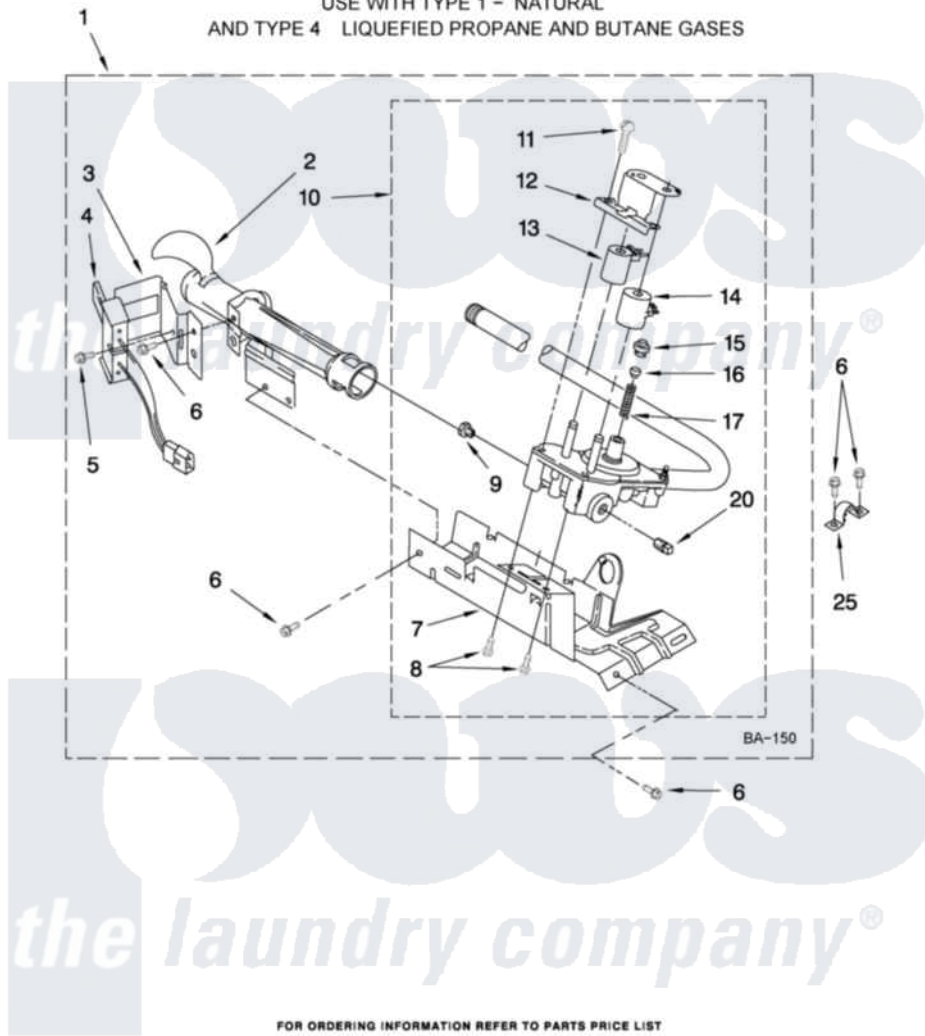

Roper RGD4440VQ1 03 - 8318272 BURNER ASSEMBLY

8318272 BURNER ASSEMBLY

For Model: RGD4440VQ1
(White)

USE WITH TYPE 1 - NATURAL
AND TYPE 4 LIQUEFIED PROPANE AND BUTANE GASES

W10259007

FOR ORDERING INFORMATION REFER TO PARTS PRICE LIST

5

Roper Residential Roper RGD4440VQ1 Dryer Parts Parts Diagram 03 - 8318272 BURNER ASSEMBLY
Click on the part number to view part

Item	Original Part Number	Replaced By	Status	Part Description
1	8318272	W10465748		Burner-Gas
2	688617	693140		Burner
3	694298			Bracket, Ignitor
4	686590	279311		Ignitor
5	3393909			Screw, 8-32 X 7/8
6	343641	681414		Screw, 10AB X 1/2
7	693986			Base, Burner
8	3387057			Screw, 10-16 X 1/2 Orifice, Burner
9	234826			Orifice, Burner Type 1
"	229742			Orifice, Burner
"	234868			Orifice, Burner
10	8318277	W10337269		Valve-Gas
11	694421			Screw, Bracket Mounting
12	694538			Bracket, Shunt
13	694540			Coil, 60 Hz
14	694539			Coil, 60 Hz