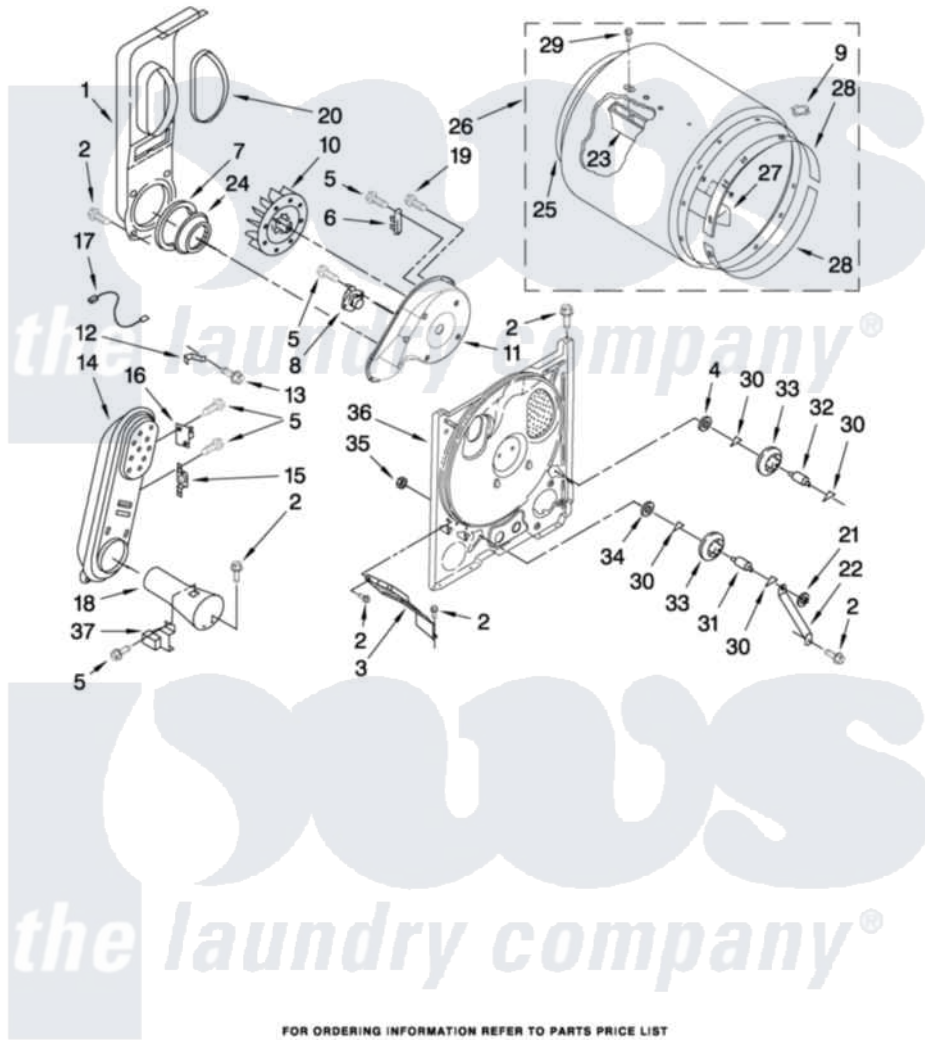

Roper RGD4440VQ1 04 - BULKHEAD PARTS

BULKHEAD PARTS

For Model: RGD4440VQ1
(White)

W10259007

FOR ORDERING INFORMATION REFER TO PARTS PRICE LIST

7

Roper [Residential Roper RGD4440VQ1 Dryer Parts](#) Parts Diagram 04 - BULKHEAD PARTS
Click on the part number to view part

Item	Original Part Number	Replaced By	Status	Part Description
1	348368			Lint Chute Assembly
2	343641	681414		Screw, 10AB X 1/2
3	3406022			Bracket, Bulkhead
4	3388703			Washer, Support
5	90767			Screw, 8A X 3/8 HeX Washer Head Tapping
6	3392519			Thermal Limiter
7	347139			Seal, Lint Chute
8	3387134			Thermostat, Internal-Bias
9	8066086			Plug, Drum Hole
10	694089			Wheel, Blower
11	8577230			Housing, Blower
12	8066155			Clip, Heater Box
13	489463			Screw, 8-18 X 1/16
14	8530285	279980		Box
15	3403140			Thermostat, High-Limit 205F
16	280010			Kit, Thermal Cut-Off

17	3401707		Jumper, Tco-High Limit
18	8066049		Funnel, Burner Light
19	3390647	488729	Screw
20	339956		Seal, Air Duct To Bulkhead
21	90296		Nut, Push On
22	3976434		Bracket, Support Shaft
23	692490		Baffle, Drum
24	696302		Shield, Exhaust
25	3406130	279857	Seal
26	695587		Drum Assembly
27	3403636		Baffle, Drum
28	692526	279441	BeaRng-Rng
29	W10219342		Screw, Baffle Mounting
30	690997		Washer, Thrust
31	3399506	W10359270	Shaft, Drum Roller Threads
32	3399507	W10359269	Shaft, Drum Roller Threads
33	3397590	349241T	Support
34	348197		Washer, Support
35	3359452		Nut, Lock
36	3403491	279796	Bulkhead
37	338906		Radiant, Sensor