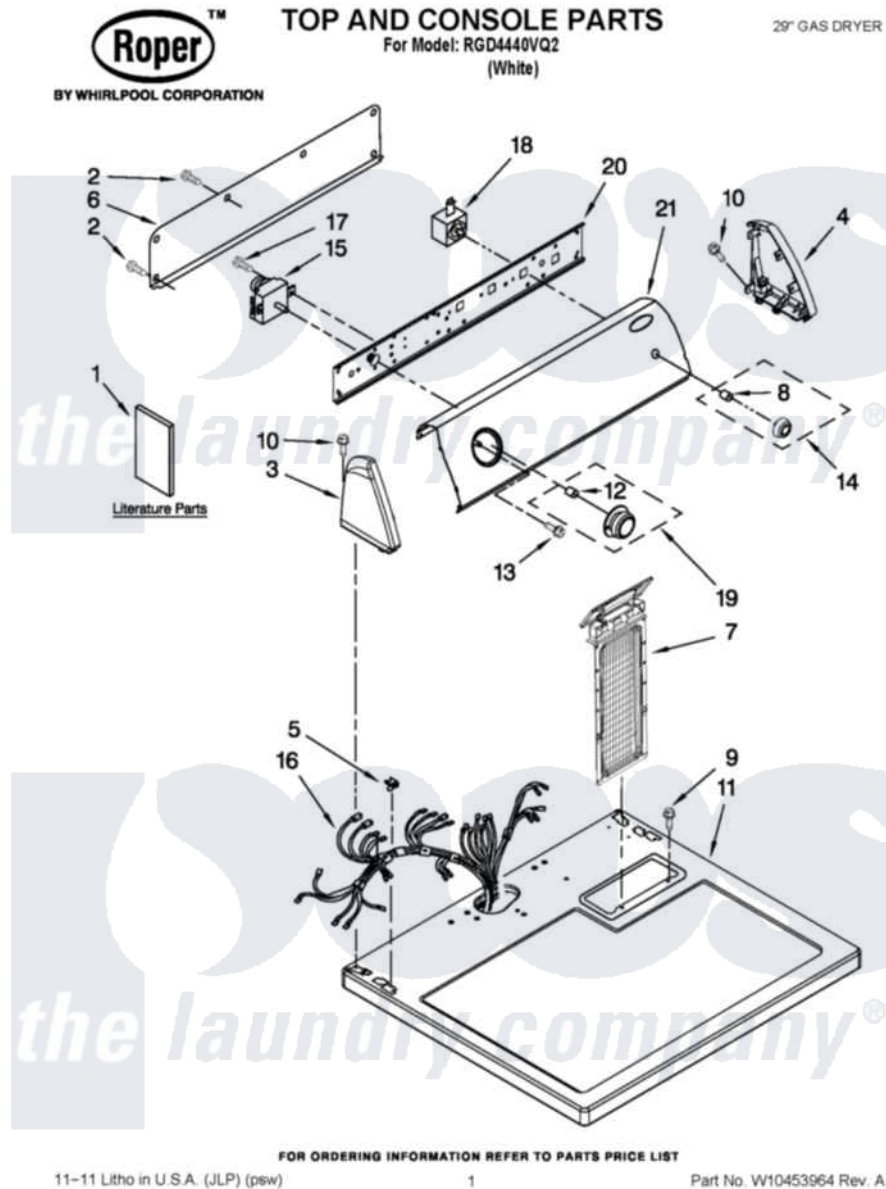

# Roper RGD4440VQ2 01 - TOP AND CONSOLE PARTS

11-11 Litho in U.S.A. (JLP) (psw) 1 Part No. W10453964 Rev. A

Roper Residential Roper RGD4440VQ2 Dryer Parts Parts Diagram 01 - TOP AND CONSOLE PARTS  
 Click on the part number to view part

Item	Original Part Number	Replaced By	Status	Part Description
1	W10287575		Not Available	GUIDE, USE & CARE
"	W10115228		Not Available	INSTRUCTIONS, INSTALLATION
"	<a href="#">W10185979</a>			Wiring Diagram Cycle Feature
2	<a href="#">693995</a>			Screw, Hex Head
3	8274437	<a href="#">279960</a>		Endcap
4	8274434	<a href="#">279960</a>		Endcap
5	<a href="#">357213</a>			Nut, Push-In
6	<a href="#">8274261</a>			Do-It-Yourself Repair Manuals
7	<a href="#">8558463</a>			HANdle And Lint Screen Assembly
8	<a href="#">8536939</a>			Clip, Knob
9	688983	<a href="#">487240</a>		Screw, For Mtg. Service Capacitor
10	<a href="#">388326</a>			Screw, 8-18 X 1.25
11	8557930	<a href="#">8563985</a>		Top
12	<a href="#">688805</a>			Clip, Spring Knob

13	8533951	<a href="#">3400859</a>	Screw, Grounding
14	<a href="#">8538959</a>		Knob, Push-To-Start
15	<a href="#">W10185971</a>		Timer Assembly, 60 Hz
16	<a href="#">W10186074</a>		Harness, Wiring
17	3348629	<a href="#">90767</a>	Screw, 8A X 3/8 HeX Washer Head Tapping
18	<a href="#">3977456</a>		Switch, Push-To-Start
19	<a href="#">8538953</a>		Timer Knob Assembly
20	<a href="#">8271418</a>		Bracket, Control
21	<a href="#">W10205688</a>		Panel, Control