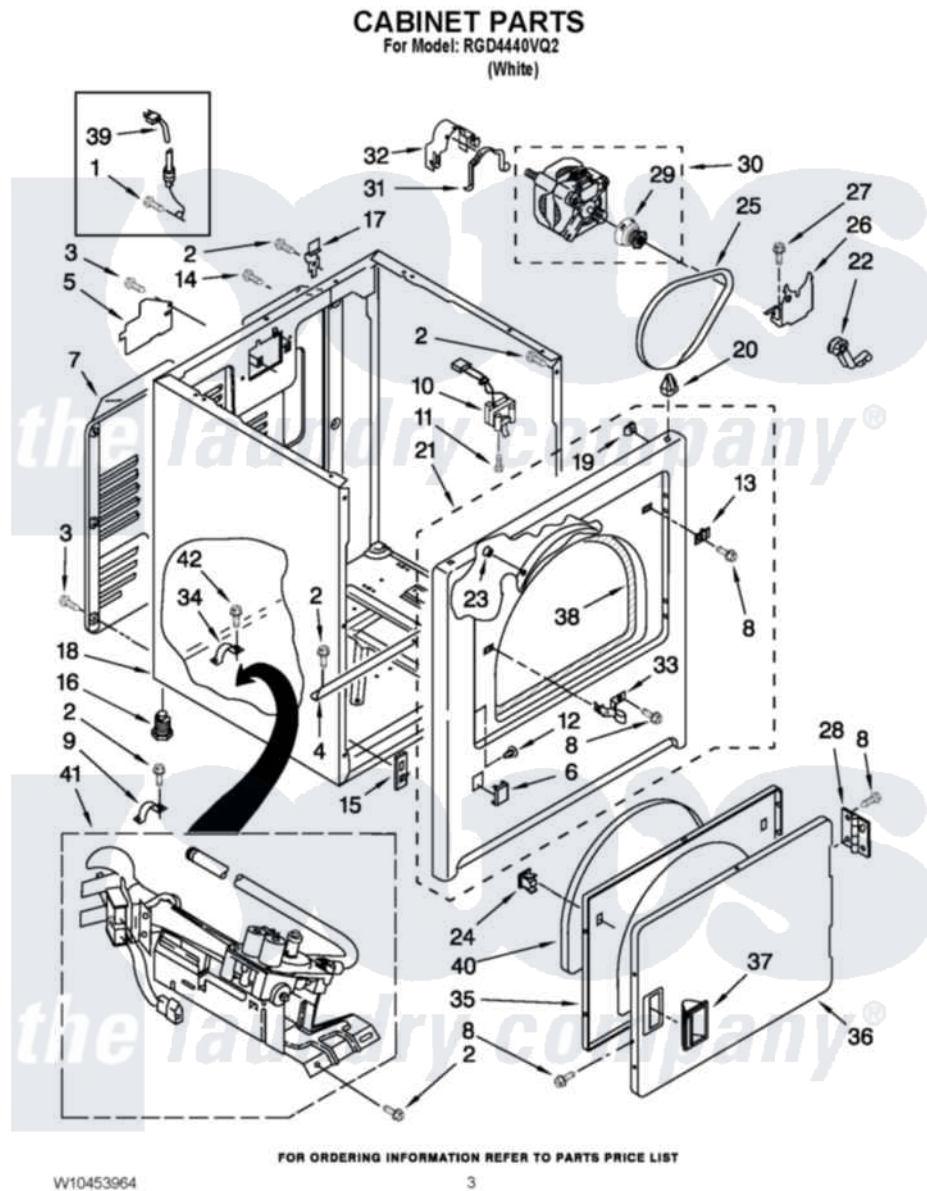

# Roper RGD4440VQ2 02 - CABINET PARTS

Roper [Residential Roper RGD4440VQ2 Dryer Parts](#) Parts Diagram 02 - CABINET PARTS  
Click on the part number to view part

Item	Original Part Number	Replaced By	Status	Part Description
1	8533974	<a href="#">4331106</a>		Screw, No.10-32 X 7/16
2	343641	<a href="#">681414</a>		Screw, 10AB X 1/2
3	<a href="#">693995</a>			Screw, Hex Head
4	<a href="#">W10236073</a>			Bracket, Cabinet
5	<a href="#">3396795</a>			Cover, Terminal Block
6	<a href="#">8564457</a>			Plug, Front Panel
7	3396805	<a href="#">280043</a>		Panel-Rear
8	342055	<a href="#">488627</a>		Screw
9	<a href="#">3980175</a>			Clamp, Elbow
10	3406109	<a href="#">3406107</a>		Door Switch Assembly
11	697773	<a href="#">3395530</a>		Screw
12	<a href="#">3404413</a>			Plug, Hinge Hole
13	<a href="#">3403630</a>			Plug, Strike Hole
14	359625	<a href="#">487240</a>		Screw, For Mtg. Service Capacitor
15	<a href="#">3394083</a>			Clip, Front Panel
16	3392100	<a href="#">49621</a>		Feet-Leveling