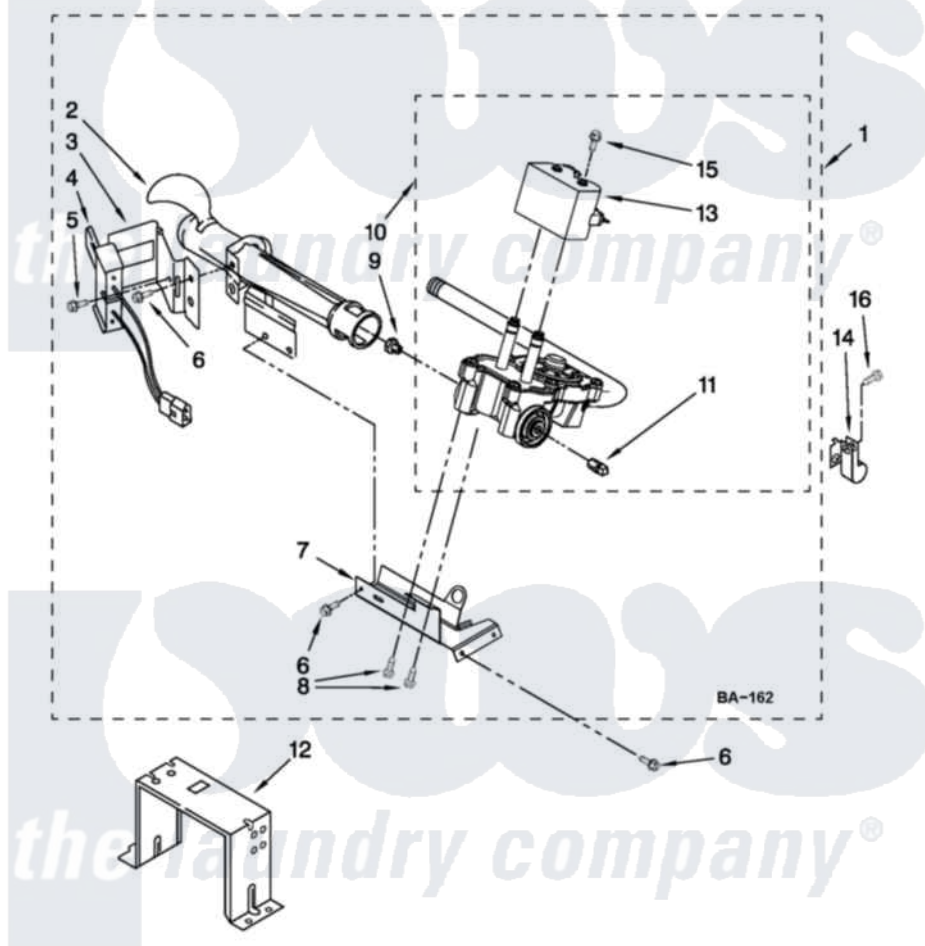

Roper RGD4440VQ2 03 - W10336852 BURNER ASSEMBLY

W10336852 BURNER ASSEMBLY

For Model: RGD4440VQ2
(White)

USE WITH TYPE 1 - NATURAL, TYPE 2 - MIXED,
AND TYPE 4 - LIQUEFIED PROPANE AND BUTANE GASES

FOR ORDERING INFORMATION REFER TO PARTS PRICE LIST

W10453964

5

Roper [Residential Roper RGD4440VQ2 Dryer Parts](#) Parts Diagram 03 - W10336852 BURNER ASSEMBLY
Click on the part number to view part

Item	Original Part Number	Replaced By	Status	Part Description
1	W10336852	W10465748		Burner-Gas
2	688617	693140		Burner
3	694298			Bracket, Ignitor
4	686590	279311		Ignitor
5	3393909			Screw, 8-32 X 7/8
6	343641	681414		Screw, 10AB X 1/2
7	693986			Base, Burner
8	3387057			Screw, 10-16 X 1/2 Orifice, Burner
9	234826			Orifice, Burner Type 1
10	W10304604	W10500695		Valve-Gas
11	W10295523			Plug, Pipe
12	3389889			Bracket, Support
13	W10328463			Coil, 60 Hz
14	3978776			Bracket, Gas Pipe Switch
15	326049536			Screw, Coil
16	3390647	488729		Screw