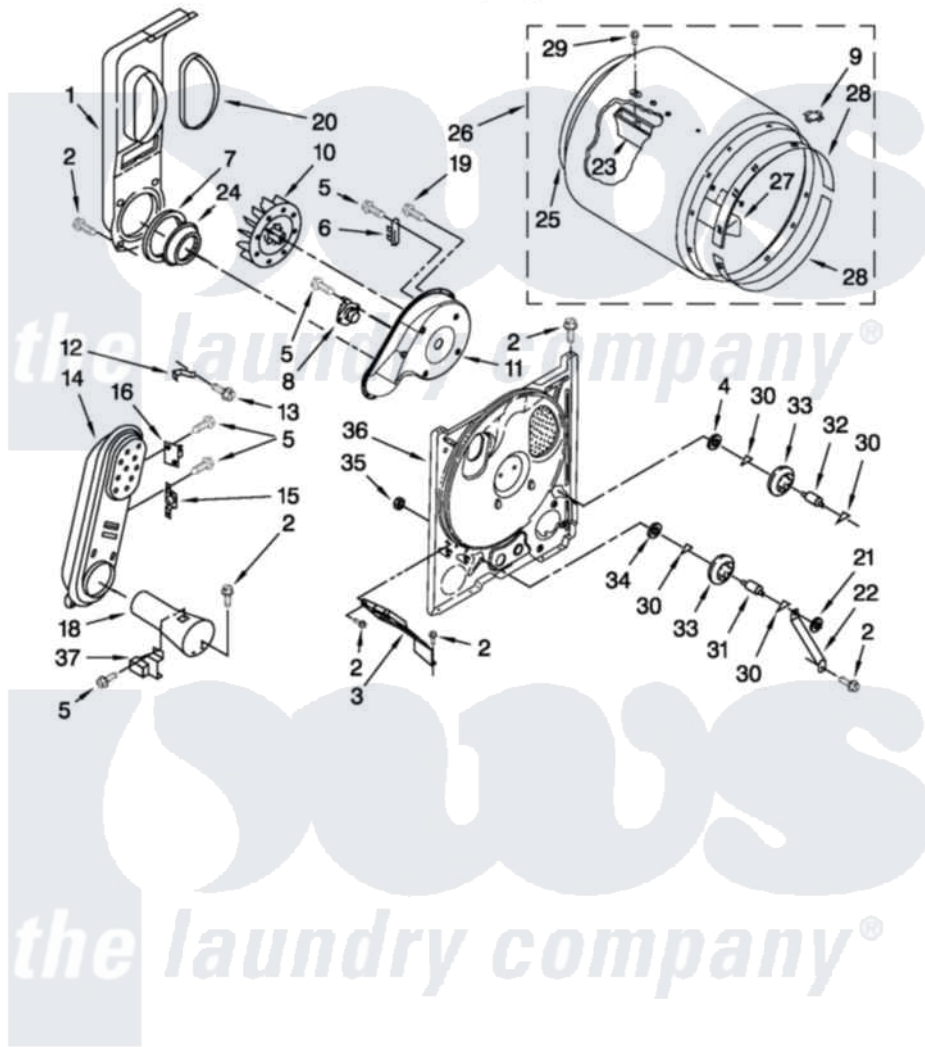

Roper RGD4440VQ2 04 - BULKHEAD PARTS

BULKHEAD PARTS

For Model: RGD4440VQ2

(White)

FOR ORDERING INFORMATION REFER TO PARTS PRICE LIST

W10453964

7

Roper [Residential Roper RGD4440VQ2 Dryer Parts](#) Parts Diagram 04 - BULKHEAD PARTS

[Click on the part number to view part](#)

Item	Original Part Number	Replaced By	Status	Part Description
1	348368			Lint Chute Assembly
2	343641	681414		Screw, 10AB X 1/2
3	3406022			Bracket, Bulkhead
4	3388703			Washer, Support
5	90767			Screw, 8A X 3/8 HeX Washer Head Tapping
6	3392519			Thermal Limiter
7	347139			Seal, Lint Chute
8	3387134			Thermostat, Internal-Bias
9	8066086			Plug, Drum Hole
10	694089			Wheel, Blower
11	8577230			Housing, Blower
12	8066155			Clip, Heater Box
13	489463			Screw, 8-18 X 1/16
14	8530285	279980		Box
15	W10423382			Thermostat, High Limit 205F
16	280010			Kit, Thermal Cut-Off

18	8066049		Funnel, Burner Light
19	3390647	488729	Screw
20	339956		Seal, Air Duct To Bulkhead
21	90296		Nut, Push On
22	3976434		Bracket, Support Shaft
23	692490		Baffle, Drum
24	696302		Shield, Exhaust
25	W10352407	279857	Seal
26	695587		Drum Assembly
27	3403636		Baffle, Drum
28	692526	279441	BeaRng-Rng
29	W10219342		Screw, Baffle Mounting
30	690997		Washer, Thrust
31	W10359270		Shaft, Drum Roller Threads
32	W10359269		Shaft, Drum Roller Threads
33	3397590	349241T	Support
34	348197		Washer, Support
35	W10298789		Nut, Push-In
36	3403491	279796	Bulkhead
37	338906		Radiant, Sensor