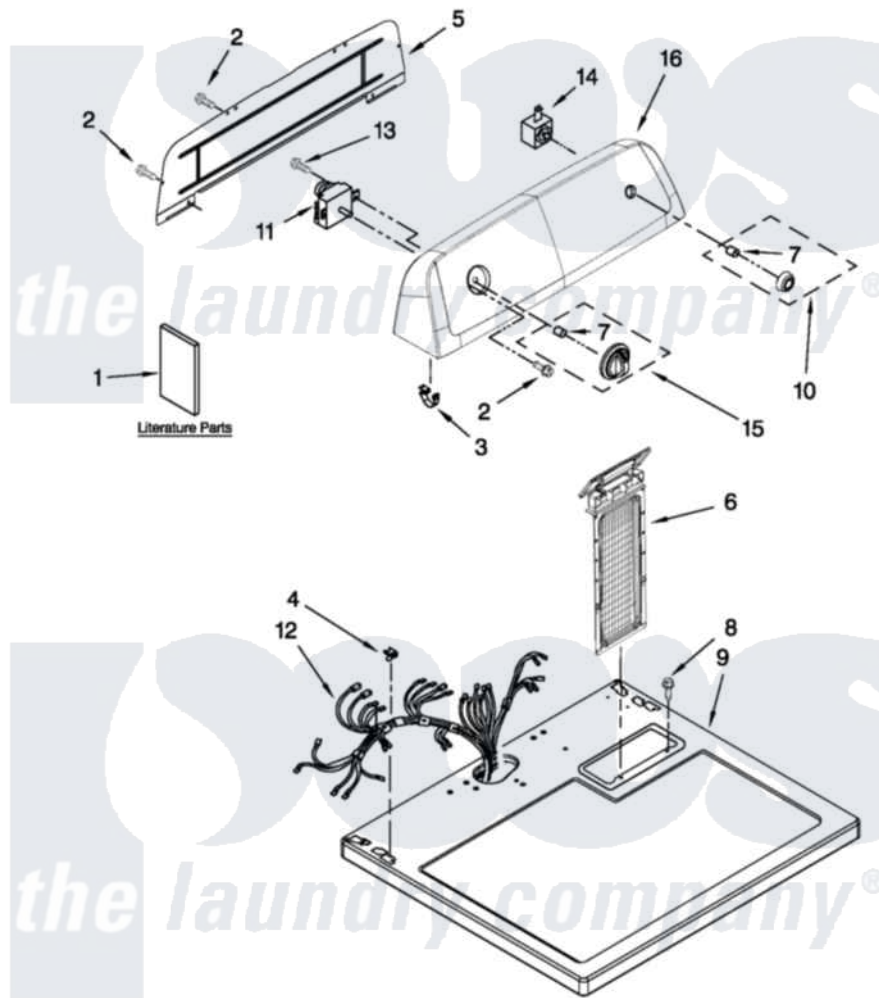

# Roper RGD4640YQ0 01 - TOP AND CONSOLE PARTS

## TOP AND CONSOLE PARTS

For Model: RGD4640YQ0  
(White)

29" GAS DRYER

FOR ORDERING INFORMATION REFER TO PARTS PRICE LIST

1-12 Litho in U.S.A. (JLP)(bay)

1

Part No W10480396 Rev A

Roper Residential Roper RGD4640YQ0 Dryer Parts Parts Diagram 01 - TOP AND CONSOLE PARTS

[Click on the part number to view part](#)

Item	Original Part Number	Replaced By	Status	Part Description
1	W10096991		Not Available	GUIDE, USE & CARE
"	W10115228		Not Available	INSTRUCTIONS, INSTALLATION
"	W10185990		Not Available	WIRING DIAGRAM
2	<a href="#">693995</a>			Screw, Hex Head
3	<a href="#">8312709</a>			Clip-Console
4	<a href="#">357213</a>			Nut, Push-In
5	<a href="#">W10416486</a>			Panel, Rear Console
6	<a href="#">8558463</a>			HAndle And Lint Screen Assembly
7	<a href="#">8536939</a>			Clip, Knob
8	688983	<a href="#">487240</a>		Screw, For Mtg. Service Capacitor
9	8559800	<a href="#">8563663</a>		Top
10	<a href="#">W10453948</a>			Knob, Assembly Push-To-Start
11	<a href="#">W10436306</a>			Timer
12	<a href="#">W10450287</a>			Harness, Wiring

13	3348629	<a href="#">90767</a>	Screw, 8A X 3/8 HeX Washer Head Tapping
14	<a href="#">W10420741</a>		Switch, Push To Start
15	<a href="#">W10453946</a>		Timer Knob Assembly
16	W10096999	Not Available	PANEL, CONTROL