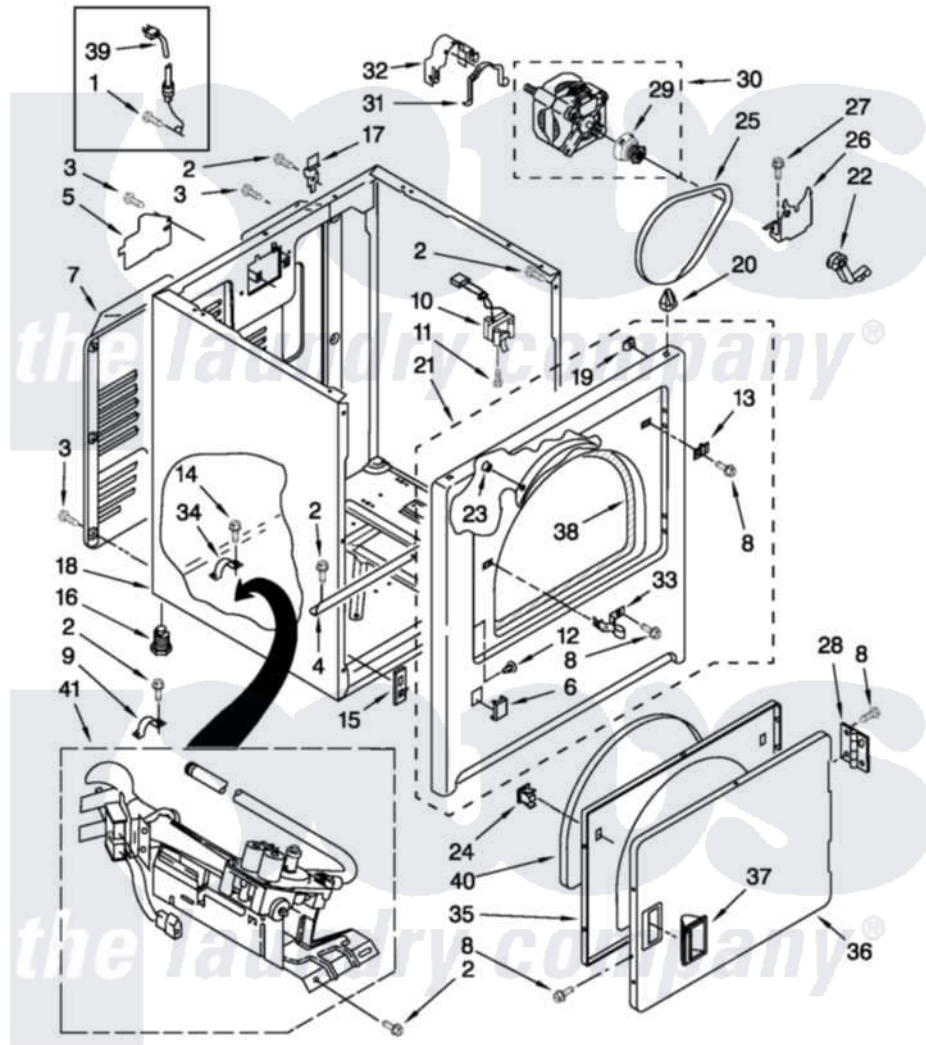

Roper RGD4640YQ0 02 - CABINET PARTS

CABINET PARTS

For Model: RGD4640YQ0
(White)

FOR ORDERING INFORMATION REFER TO PARTS PRICE LIST

W10480396

3

Roper [Residential Roper RGD4640YQ0 Dryer Parts](#) Parts Diagram 02 - CABINET PARTS

[Click on the part number to view part](#)

Item	Original Part Number	Replaced By	Status	Part Description
1	8533974	4331106		Screw, No.10-32 X 7/16
2	343641	681414		Screw, 10AB X 1/2
3	693995			Screw, Hex Head
4	W10236073			Bracket, Cabinet
5	3396795			Cover, Terminal Block
6	8564457			Plug, Front Panel
7	3396805	280043		Panel-Rear
8	342055	488627		Screw
9	3980175			Clamp, Elbow
10	3406109	3406107		Door Switch Assembly
11	697773	3395530		Screw
12	3404413			Plug, Hinge Hole
13	3403630			Plug, Strike Hole
14	3390631			Screw, 10-16 X 3/8
15	3394083			Clip, Front Panel
16	3392100	49621		Feet-Leveling

17	8066217		Hinge, Top
18	8530603	8533643	Cabinet
19	98234		Clip, U-Bend
20	8066092		Lock, Front Top
21	W10224855	W10248059	Panel
22	691366		Idler And Pulley Assembly
23	685203	279220	Clip
24	3389441		Door Catch Assembly
25	W10131364	341241	Belt
26	348780		Base, Motor
27	3400500		Bolt, 3405245 5/16-18 X 3/4
28	W10362431		Hinge And Pin Assembly
29	8066184		Pulley, Motor
30	W10194250	279827	Motor-Drive
31	W10121316		Plug, Multivent
32	3404162		Clamp, Motor
33	3403431		Strike, Panel
34	341029		Clamp, Pipe Door Spring
35	3402341		Door, Inner
36	3402335		Door, Front
37	3405184		Handle, Door
38	3406129		Seal And Bearing Assembly
39	W10440460		Cord, Power
40	3405246		Seal, Door Push-To-Start
41	W10336852	W10465748	Burner-Gas