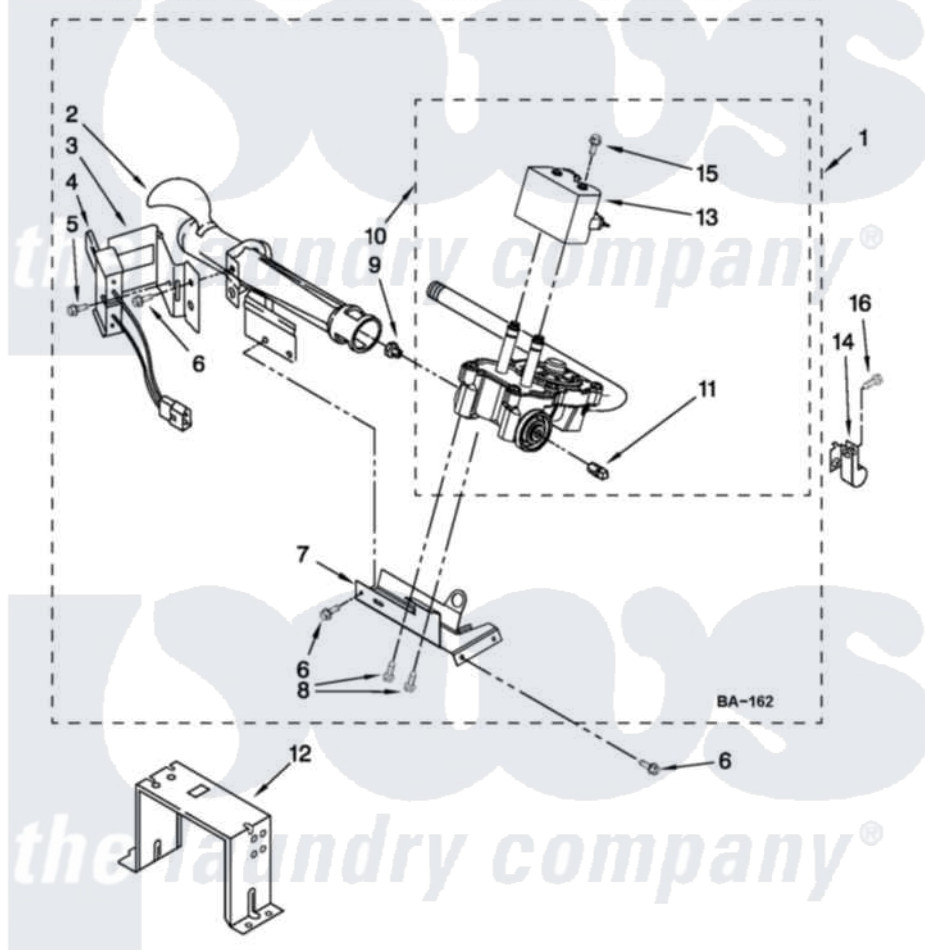

Roper RGD4640YQ0 03 - W10336852 BURNER ASSEMBLY

W10336852 BURNER ASSEMBLY

For Model: RGD4640YQ0
(White)

USE WITH TYPE 1 - NATURAL, TYPE 2 - MIXED,
AND TYPE 4 - LIQUEFIED PROPANE AND BUTANE GASES

FOR ORDERING INFORMATION REFER TO PARTS PRICE LIST

W10480396

5

Roper Residential Roper RGD4640YQ0 Dryer Parts Parts Diagram 03 - W10336852 BURNER ASSEMBLY
Click on the part number to view part

Item	Original Part Number	Replaced By	Status	Part Description
1	W10336852	W10465748		Burner-Gas
2	688617	693140		Burner
3	694298			Bracket, Ignitor
4	686590	279311		Ignitor
5	3393909			Screw, 8-32 X 7/8
6	343641	681414		Screw, 10AB X 1/2
7	693986			Base, Burner
8	3387057			Screw, 10-16 X 1/2 Orifice, Burner
9	234826			Orifice, Burner Type 1
10	W10304604	W10500695		Valve-Gas
11	W10295523			Plug, Pipe
12	3389889			Bracket, Support
13	W10328463			Coil, 60 Hz
14	3978776			Bracket, Gas Pipe Switch
15	326049536			Screw, Coil
16	3390647	488729		Screw