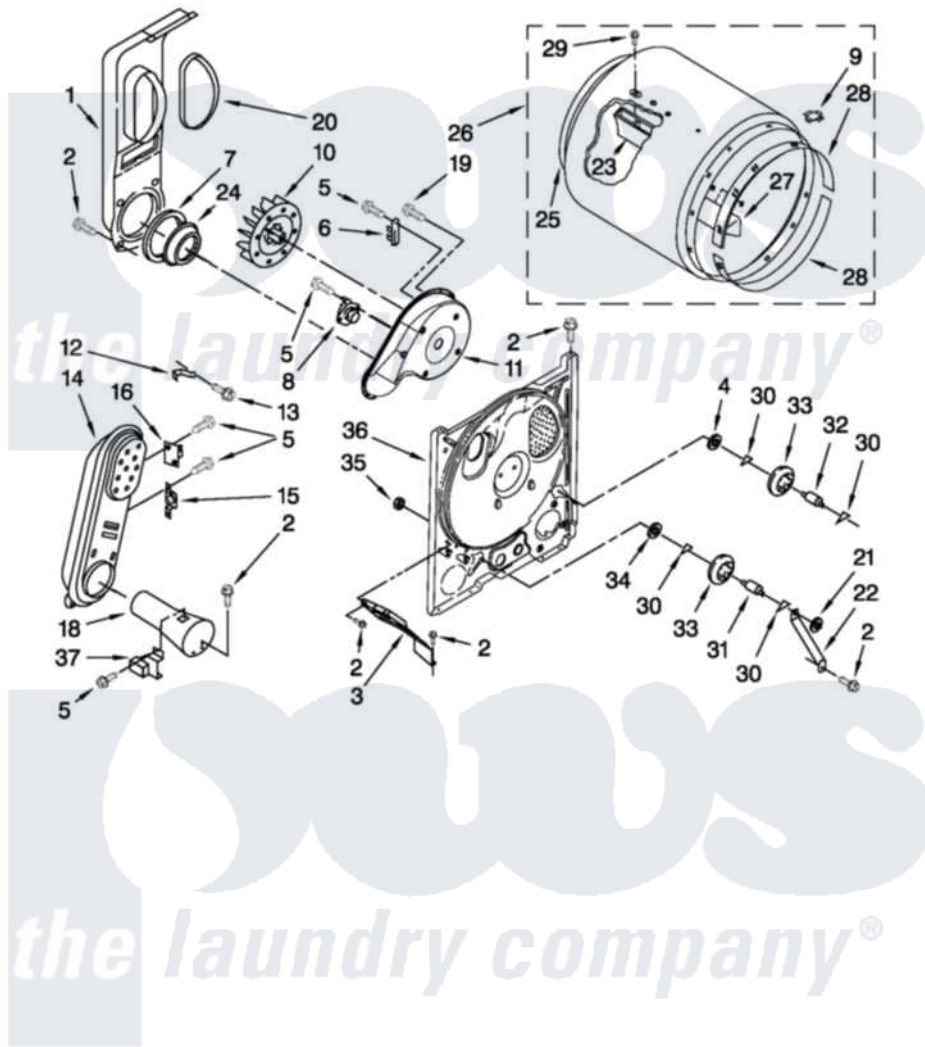

Roper RGD4640YQ0 04 - BULKHEAD PARTS

BULKHEAD PARTS

For Model: RGD4640YQ0
(White)

FOR ORDERING INFORMATION REFER TO PARTS PRICE LIST

W10480396

7

Roper [Residential Roper RGD4640YQ0 Dryer Parts](#) Parts Diagram 04 - BULKHEAD PARTS
Click on the part number to view part

Item	Original Part Number	Replaced By	Status	Part Description
1	348368			Lint Chute Assembly
2	343641	681414		Screw, 10AB X 1/2
3	3406022			Bracket, Bulkhead
4	3388703			Washer, Support
5	90767			Screw, 8A X 3/8 HeX Washer Head Tapping
6	3392519			Thermal Limiter
7	347139			Seal, Lint Chute
8	3387134			Thermostat, Internal-Bias
9	8066086			Plug, Drum Hole
10	694089			Wheel, Blower
11	8577230			Housing, Blower
12	8066155			Clip, Heater Box
13	489463			Screw, 8-18 X 1/16
14	8530285	279980		Box
15	W10423382			Thermostat, High Limit 205F
16	280010			Kit, Thermal Cut-Off

18	8066049		Funnel, Burner Light
19	3390647	488729	Screw
20	339956		Seal, Air Duct To Bulkhead
21	90296		Nut, Push On
22	3976434		Bracket, Support Shaft
23	692490		Baffle, Drum
24	696302		Shield, Exhaust
25	W10352407	279857	Seal
26	695587		Drum Assembly
27	3403636		Baffle, Drum
28	692526	279441	BeaRng-Rng
29	W10219342		Screw, Baffle Mounting
30	690997		Washer, Thrust
31	W10359270		Shaft, Drum Roller Threads
32	W10359269		Shaft, Drum Roller Threads
33	3397590	349241T	Support
34	348197		Washer, Support
35	W10298789		Nut, Push-In
36	3403491	279796	Bulkhead
37	338906		Radiant, Sensor