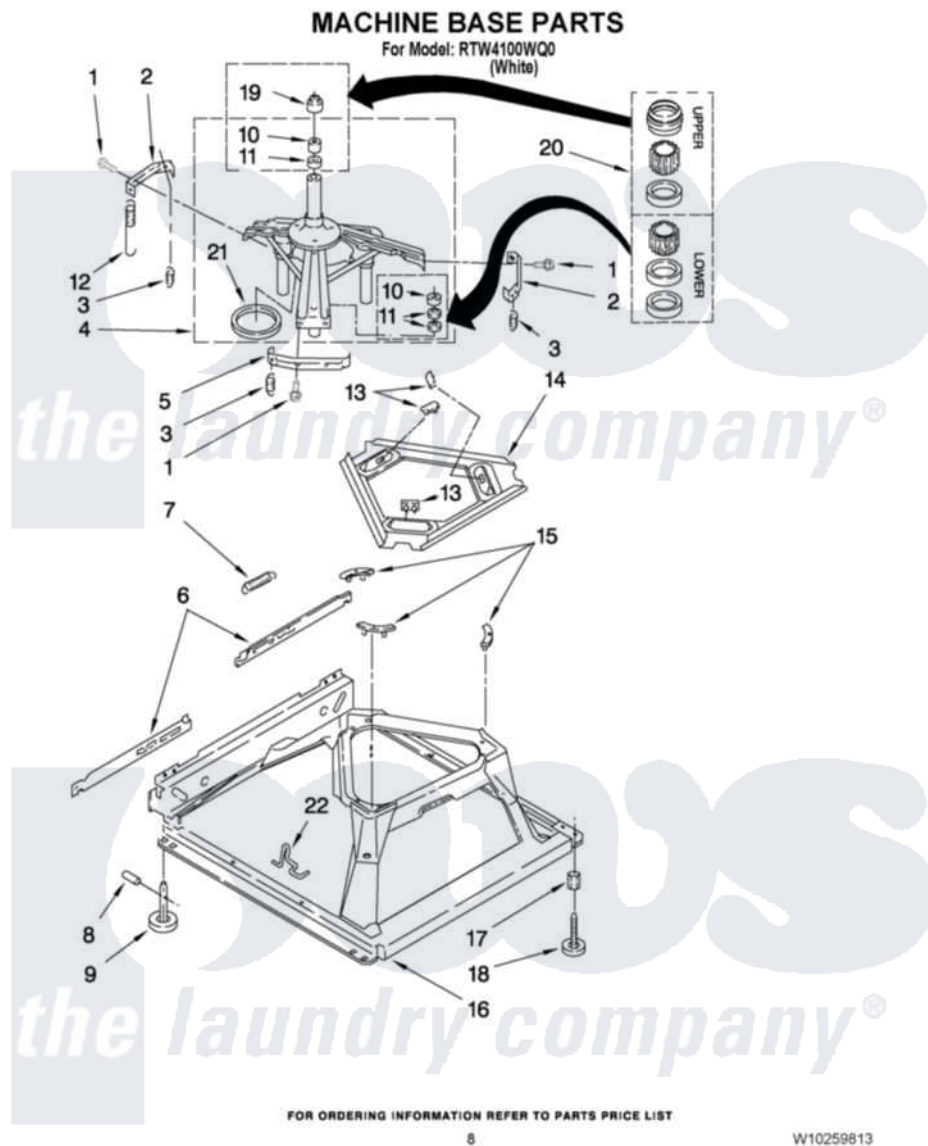

# Roper RTW4100WQ0 05 - MACHINE BASE PARTS

Roper Residential Roper RTW4100WQ0 Washer Parts Parts Diagram 05 - MACHINE BASE PARTS  
Click on the part number to view part

Item	Original Part Number	Replaced By	Status	Part Description
1	<a href="#">3400076</a>			Screw, Bracket Mounting
2	<a href="#">64067</a>			Bracket, Spring Outer
3	<a href="#">63907</a>			Spring, Suspension
4	8575214	<a href="#">280184</a>		Support
5	<a href="#">64065</a>			Bracket, Spring Outer
6	<a href="#">63466</a>			Link, Leveling Mechanism
7	62597	<a href="#">8316845</a>		Spring
8	<a href="#">62837</a>			Pin, Knurled
9	62596	<a href="#">285244</a>		Feet-Leveling
10	<a href="#">8546455</a>			Bearing, Centerpost
11	357409	<a href="#">359449</a>		Seal, Agitator Shaft
12	8534035	<a href="#">285901</a>		Spring
13	62568	<a href="#">285219</a>		Pad
14	<a href="#">3946509</a>			Plate, Suspension
15	3363660	<a href="#">285744</a>		Pad
16	3946512	<a href="#">285771</a>		Base

17	<a href="#">3359452</a>	Nut, Lock
18	<a href="#">W10001130</a>	Foot, Leveling
19	<a href="#">8577376</a>	Seal, Centerpost
20	<a href="#">285203</a>	Centerpost Bearing Kit
21	<a href="#">63134</a>	Ring, Sound Deadening
22	<a href="#">W10145155</a>	Retainer, Suspension Spring