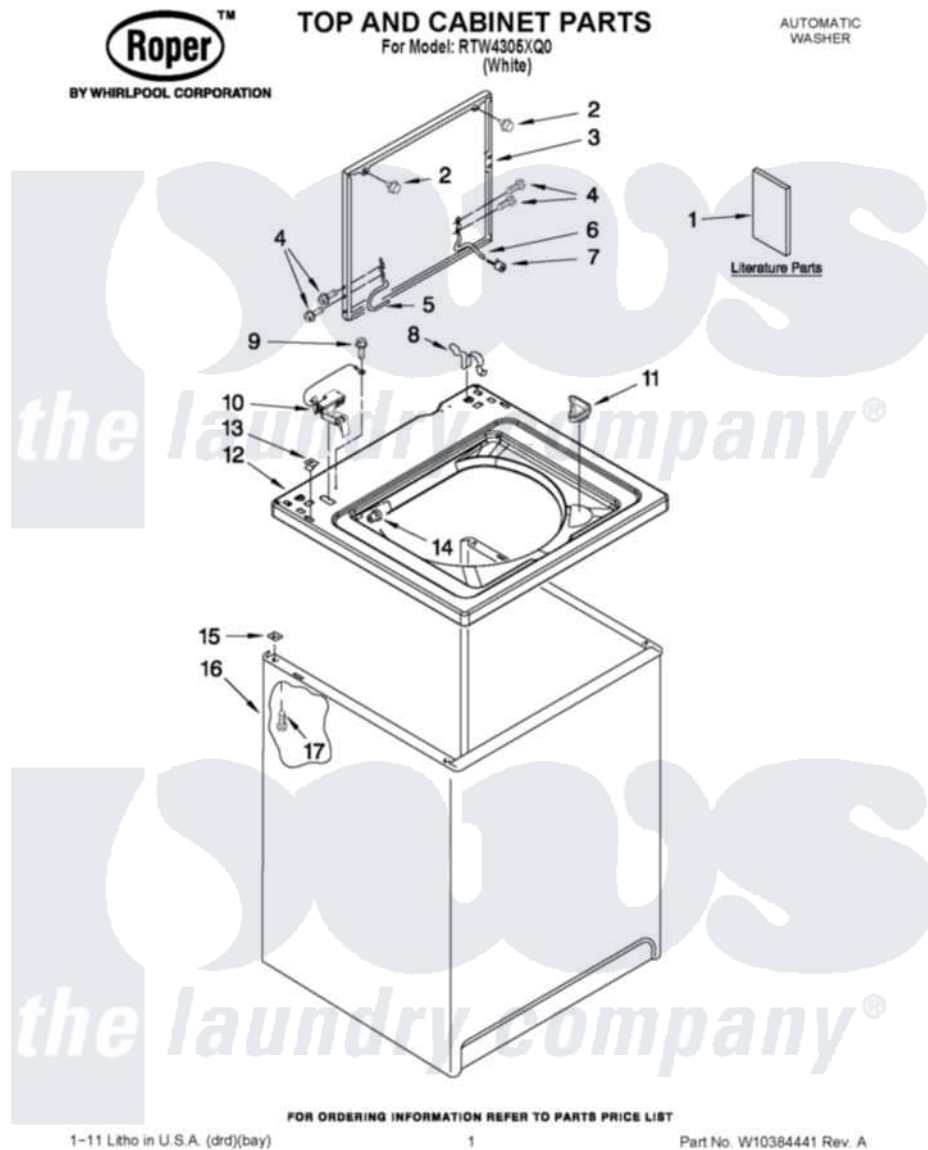

# Roper RTW4305XQ0 01 - TOP AND CABINET PARTS

Roper Residential Roper RTW4305XQ0 Washer Parts Parts Diagram 01 - TOP AND CABINET PARTS  
Click on the part number to view part

Item	Original Part Number	Replaced By	Status	Part Description
1	W10200890		Not Available	INSTRUCTIONS, INSTALLATION (ENGLISH/FRENCH)
"	W10200891		Not Available	INSTRUCTIONS, INSTALLATION (SPANISH)
"	W10347263		Not Available	USE & CARE GUIDE (ENGLISH/FRENCH)
"	W10368956		Not Available	USE & CARE GUIDE (SPANISH)
"	W10344458		Not Available	ENERGY GUIDE
"	W10362939		Not Available	WIRING DIAGRAM
2	<a href="#">9724509</a>			Bumper, Lid
3	8541774	<a href="#">W10193857</a>		Lid
4	<a href="#">W10119828</a>			Screw, Lid Hinge Mounting
5	<a href="#">W10225135</a>			Hinge, Lid
6	<a href="#">54583</a>			Hinge, Lid
7	<a href="#">19119</a>			Bumper, Lid Hinge
8	<a href="#">62780</a>			Clip, Top And Cabinet And Rear Panel

9	<a href="#">3351614</a>	Screw, Gearcase Cover Mounting
10	<a href="#">8318084</a>	Switch, Lid
11	<a href="#">3362952</a>	Dispenser, Bleach
12	<a href="#">8318064</a>	Top
13	<a href="#">357213</a>	Nut, Push-In
14	<a href="#">21258</a>	Bearing, Lid Hinge
15	62750	Spacer, Cabinet To Top (4)
16	<a href="#">63424</a>	Cabinet
17	<a href="#">3390631</a>	Screw, 10-16 X 3/8