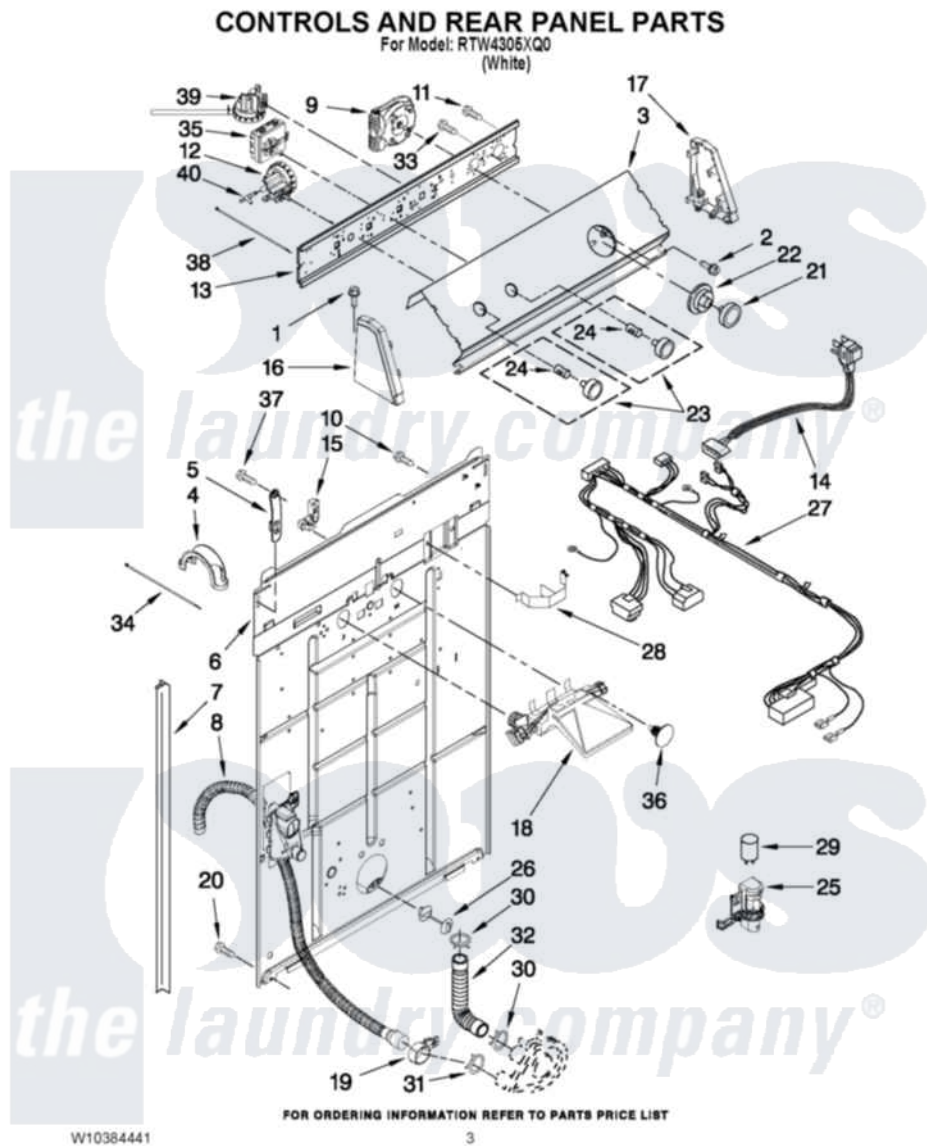

Roper RTW4305XQ0 02 - CONTROLS AND REAR PANEL PARTS

Roper Residential Roper RTW4305XQ0 Washer Parts Parts Diagram 02 - CONTROLS AND REAR PANEL PARTS
Click on the part number to view part

Item	Original Part Number	Replaced By	Status	Part Description
1	388326			Screw, 8-18 X 1.25
2	3400818			Screw, Timer Mounting
3	W10339552			Panel, Control
4	8577378			U-Bend, Drain Hose
5	8568314			Strap, Console
6	W10194450			Panel, Rear
7	62747			Pad, Rear Panel
8	W10189267			Drain Hose Assembly
9	W10199989			Timer, Control
10	3351614			Screw, Gearcase Cover Mounting
11	90767			Screw, 8A X 3/8 HeX Washer Head Tapping
12	W10379548			Switch, Pressure Assembly
13	3948608			Bracket, Control
14	8578842	285800		Cord-Power
15	3952821	285777		Relief-Str

16	8274437	279960	Endcap
17	8274434	279960	Endcap
18	W10144820		Valve, Water Inlet W/Thermistor And Vacuum Break
19	8541668		Clamp, Hose
20	62863	3390631	Screw, 10-16 X 3/8
21	8538949		Knob, Timer
22	8538955		Dial, Timer
23	8538957		Knob, Control
24	8536939		Clip, Knob
25	8318046		Clip, Capacitor
26	8519200		Support, Rear Panel
27	W10362916		Harness, Wiring
28	8055003		Clip, Harness And Pressure Switch
29	8572717		Capacitor, Motor Start
30	3363366	616099	Clamp
31	8317496	285655	Clamp, Hose
32	3951449	285871	Hose
33	3400073		Screw, Ground
34	W10339879		Tie, Cable
35	W10112532		Switch, Water Temperature
36	W10000080	8282566	Clip, Pine Tree
37	9740848		Screw, Mixing Valve Mounting
38	W10334336		Cable Tie
39	W10379551	W10403282	Switch, Pressure Assembly
40	8524808		Fitting, Pressure Hose "T"