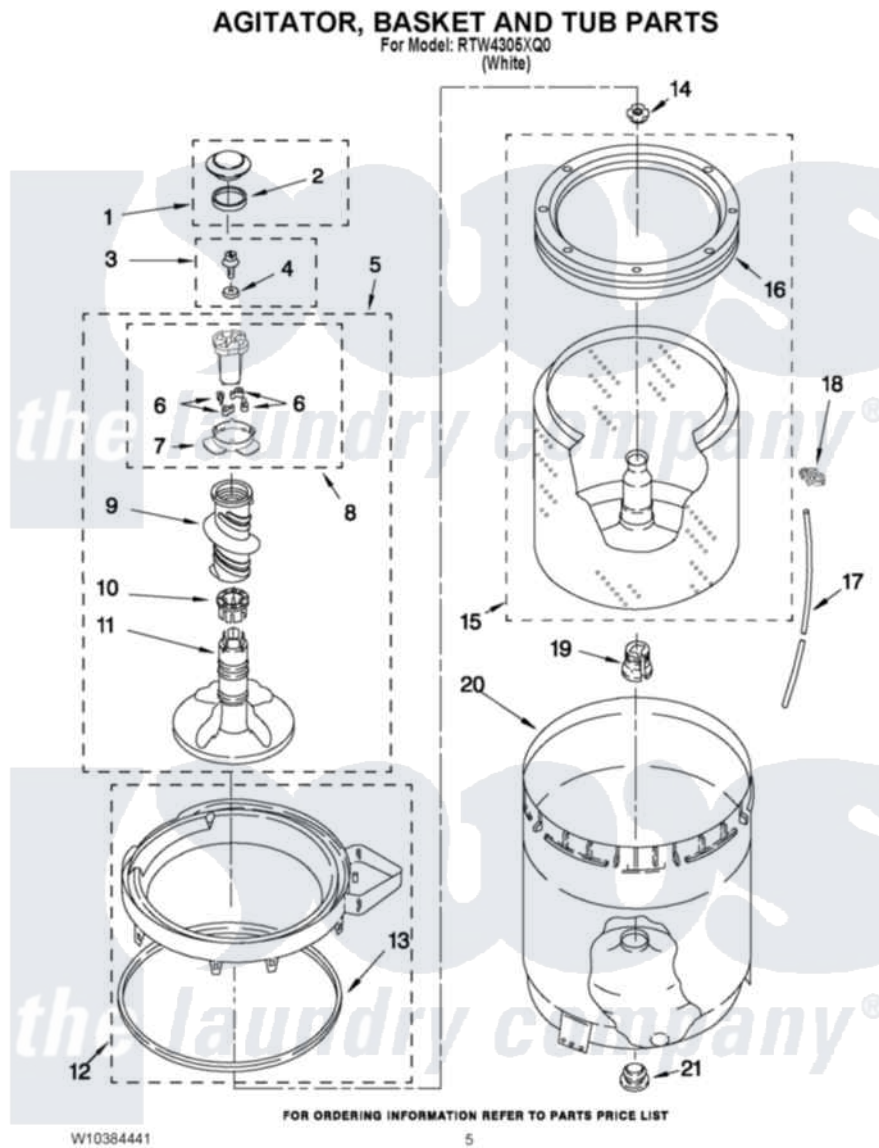

# Roper RTW4305XQ0 03 - AGITATOR, BASKET AND TUB PARTS

Roper Residential Roper RTW4305XQ0 Washer Parts Parts Diagram 03 - AGITATOR, BASKET AND TUB PARTS  
Click on the part number to view part

Item	Original Part Number	Replaced By	Status	Part Description
1	63973	<a href="#">3362061</a>		Cap
2	<a href="#">358912</a>			Seal, Agitator Cap
3	<a href="#">358237</a>			Screw And Washer
4	<a href="#">3949550</a>			Washer
5	3361598	<a href="#">285727</a>		Agitator
6	3366877	<a href="#">80040</a>		Dog-Agitator
7	<a href="#">3363661</a>			Bearing, Driven Cam
8	3363662	<a href="#">285748</a>		Cam-Agitator
9	<a href="#">3360824</a>			Auger, Agitator
10	3350389	<a href="#">285587</a>		Washer
11	<a href="#">389386</a>			Agitator
12	8528150	<a href="#">W10445870</a>		Ring-Tub
13	<a href="#">3976308</a>			Gasket, Tub Ring
14	<a href="#">21366</a>			Nut, Spanner
15	8526017	<a href="#">W10389329</a>		Clothes Container, Assembly
16	<a href="#">387240</a>			Ring, Balance

17	W10297437	<a href="#">353244</a>	Hose, Pressure Switch
18	<a href="#">2219077</a>		Clip, Pressure Switch Hose
19	<a href="#">389140</a>		Tub Block, Basket Drive
20	<a href="#">63849</a>		Strain Relief, Power Cord
21	<a href="#">383727</a>		Gasket, Centerpodt