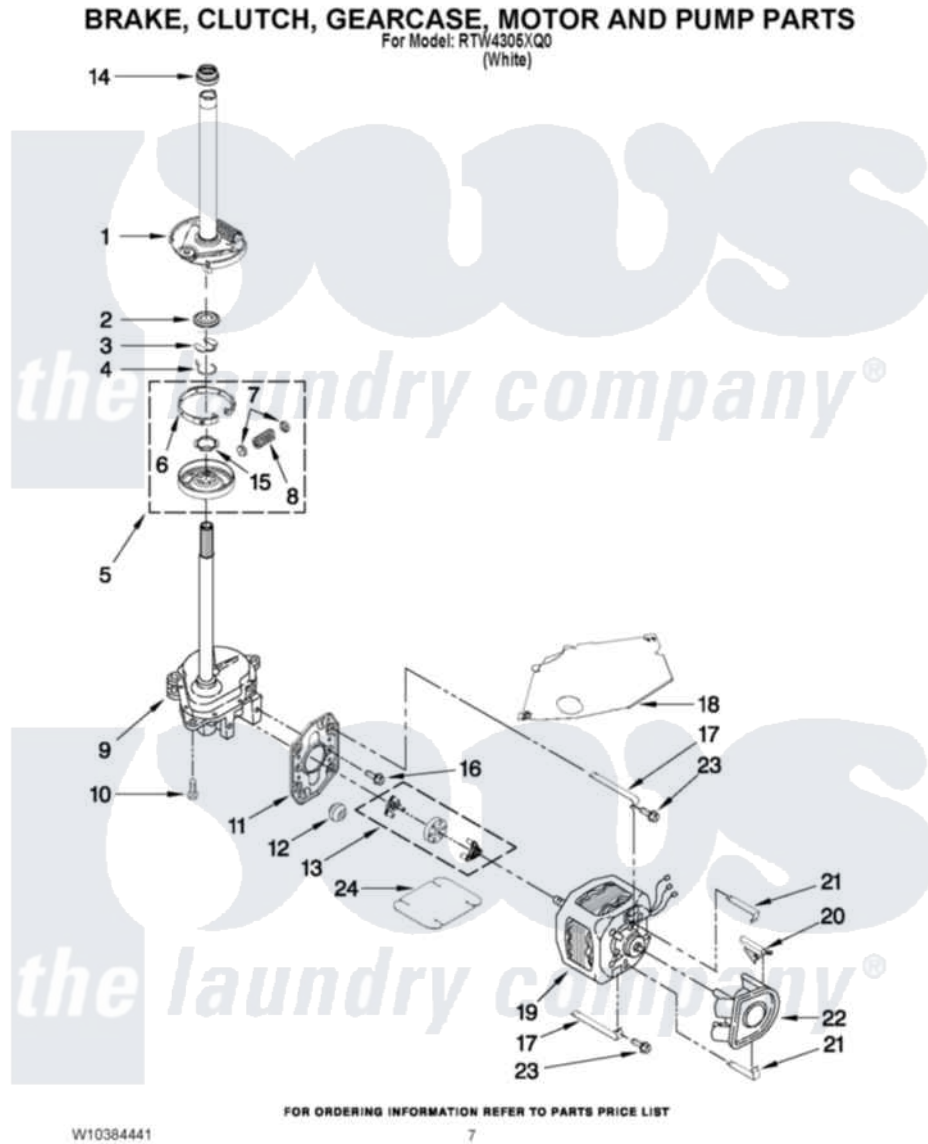

# Roper RTW4305XQ0 04 - BRAKE, CLUTCH, GEARCASE, MOTOR AND PUMP PARTS

Roper Residential Roper RTW4305XQ0 Washer Parts Parts Diagram 04 - BRAKE, CLUTCH, GEARCASE, MOTOR AND PUMP PARTS

[Click on the part number to view part](#)

Item	Original Part Number	Replaced By	Status	Part Description
1	388952	<a href="#">285792</a>		Basketdrive
2	<a href="#">63292</a>			Washer, Spin Tube Thrust
3	62697	<a href="#">W10080230</a>		Ring, Spin Tube Support
4	63283	<a href="#">285353</a>		Ring
5	3951311	<a href="#">285785</a>		Clutch
6	3951308	<a href="#">285790</a>		Lining
7	<a href="#">62646</a>			Cap, Clutch Spring
8	<a href="#">3946792</a>			Spring And Damper Assembly
9	3360630	<a href="#">3360629</a>		Gearcase
10	3357334	<a href="#">3400516</a>		Screw Anti-Rattle
11	<a href="#">62611</a>			Plate, Motor Mount To Gearcase
12	<a href="#">62691</a>			Grommet, Motor
13	3364003	<a href="#">285753A</a>		Coupling
14	<a href="#">8577374</a>			Seal, Centerpost

15	<a href="#">3355454</a>		Clip, Main Drive
16	<a href="#">3400516</a>		Screw Anti-Rattle
17	<a href="#">W10086010</a>		Retainer, Motor
18	<a href="#">3362089</a>		Shield, Tub To Motor
19	W10210608	<a href="#">661600</a>	Motor, Main Drive
20	<a href="#">W10286361</a>		Clip, Pump Leg
21	<a href="#">8546127</a>		Retainer, Pump
22	<a href="#">W10288040</a>		Pump
23	3387485	<a href="#">273556</a>	Screw, 10-16 X 5/8
24	<a href="#">3946532</a>		Shield, Motor