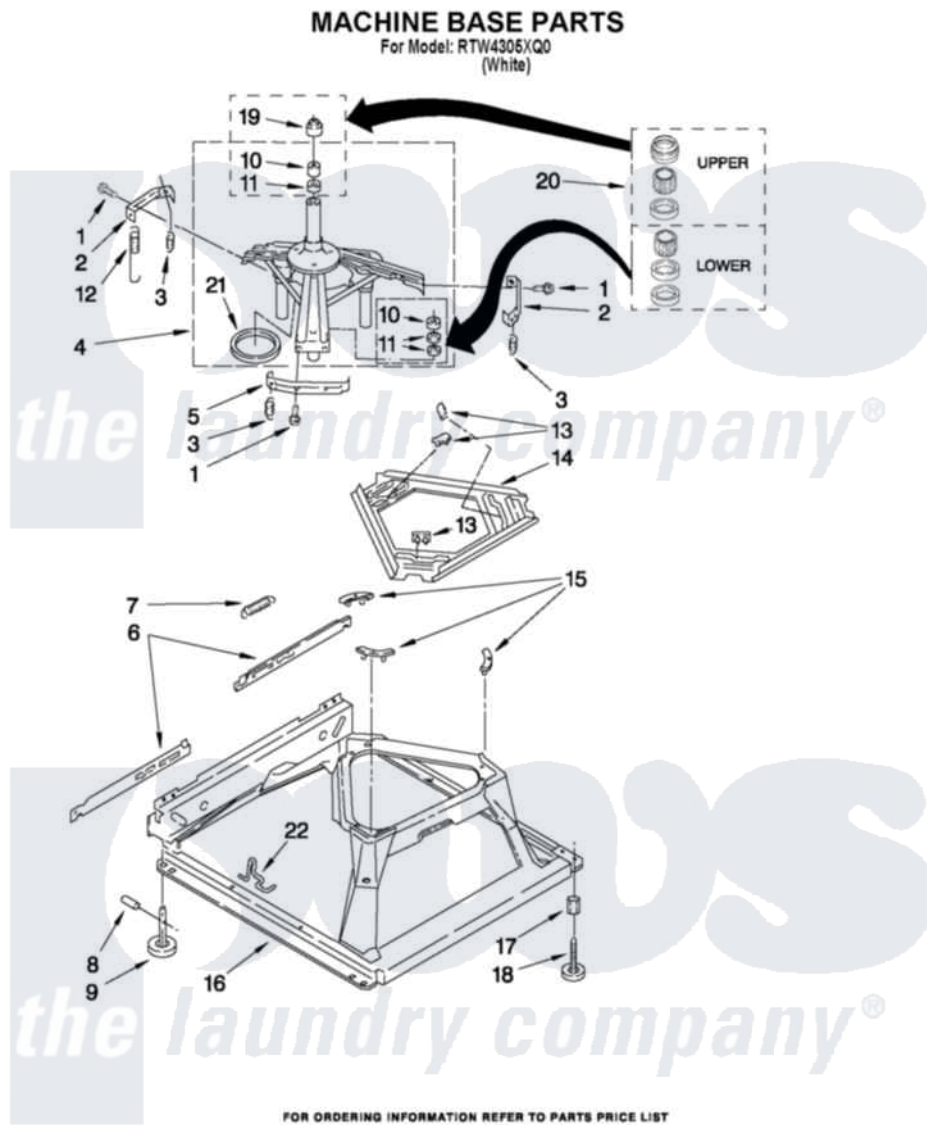

Roper RTW4305XQ0 05 - MACHINE BASE PARTS

8

W10384441

Roper Residential Roper RTW4305XQ0 Washer Parts Parts Diagram 05 - MACHINE BASE PARTS
Click on the part number to view part

Item	Original Part Number	Replaced By	Status	Part Description
1	3400076			Screw, Bracket Mounting
2	64067			Bracket, Spring Outer
3	63907			Spring, Suspension
4	8575214	280184		Support
5	64065			Bracket, Spring Outer
6	63466			Link, Leveling Mechanism
7	62597	8316845		Spring
8	62837			Pin, Knurled
9	62596	285244		Feet-Leveling
10	8546455			Bearing, Centerpost
11	357409	359449		Seal, Agitator Shaft
12	8534035	285901		Spring
13	62568	285219		Pad
14	3946509			Plate, Suspension
15	3363660	285744		Pad
16	3946512	285771		Base

17	3359452	Nut, Lock
18	W10001130	Foot, Leveling
19	8577376	Seal, Centerpost
20	285203	Centerpost Bearing Kit
21	63134	Ring, Sound Deadening
22	W10145155	Retainer, Suspension Spring